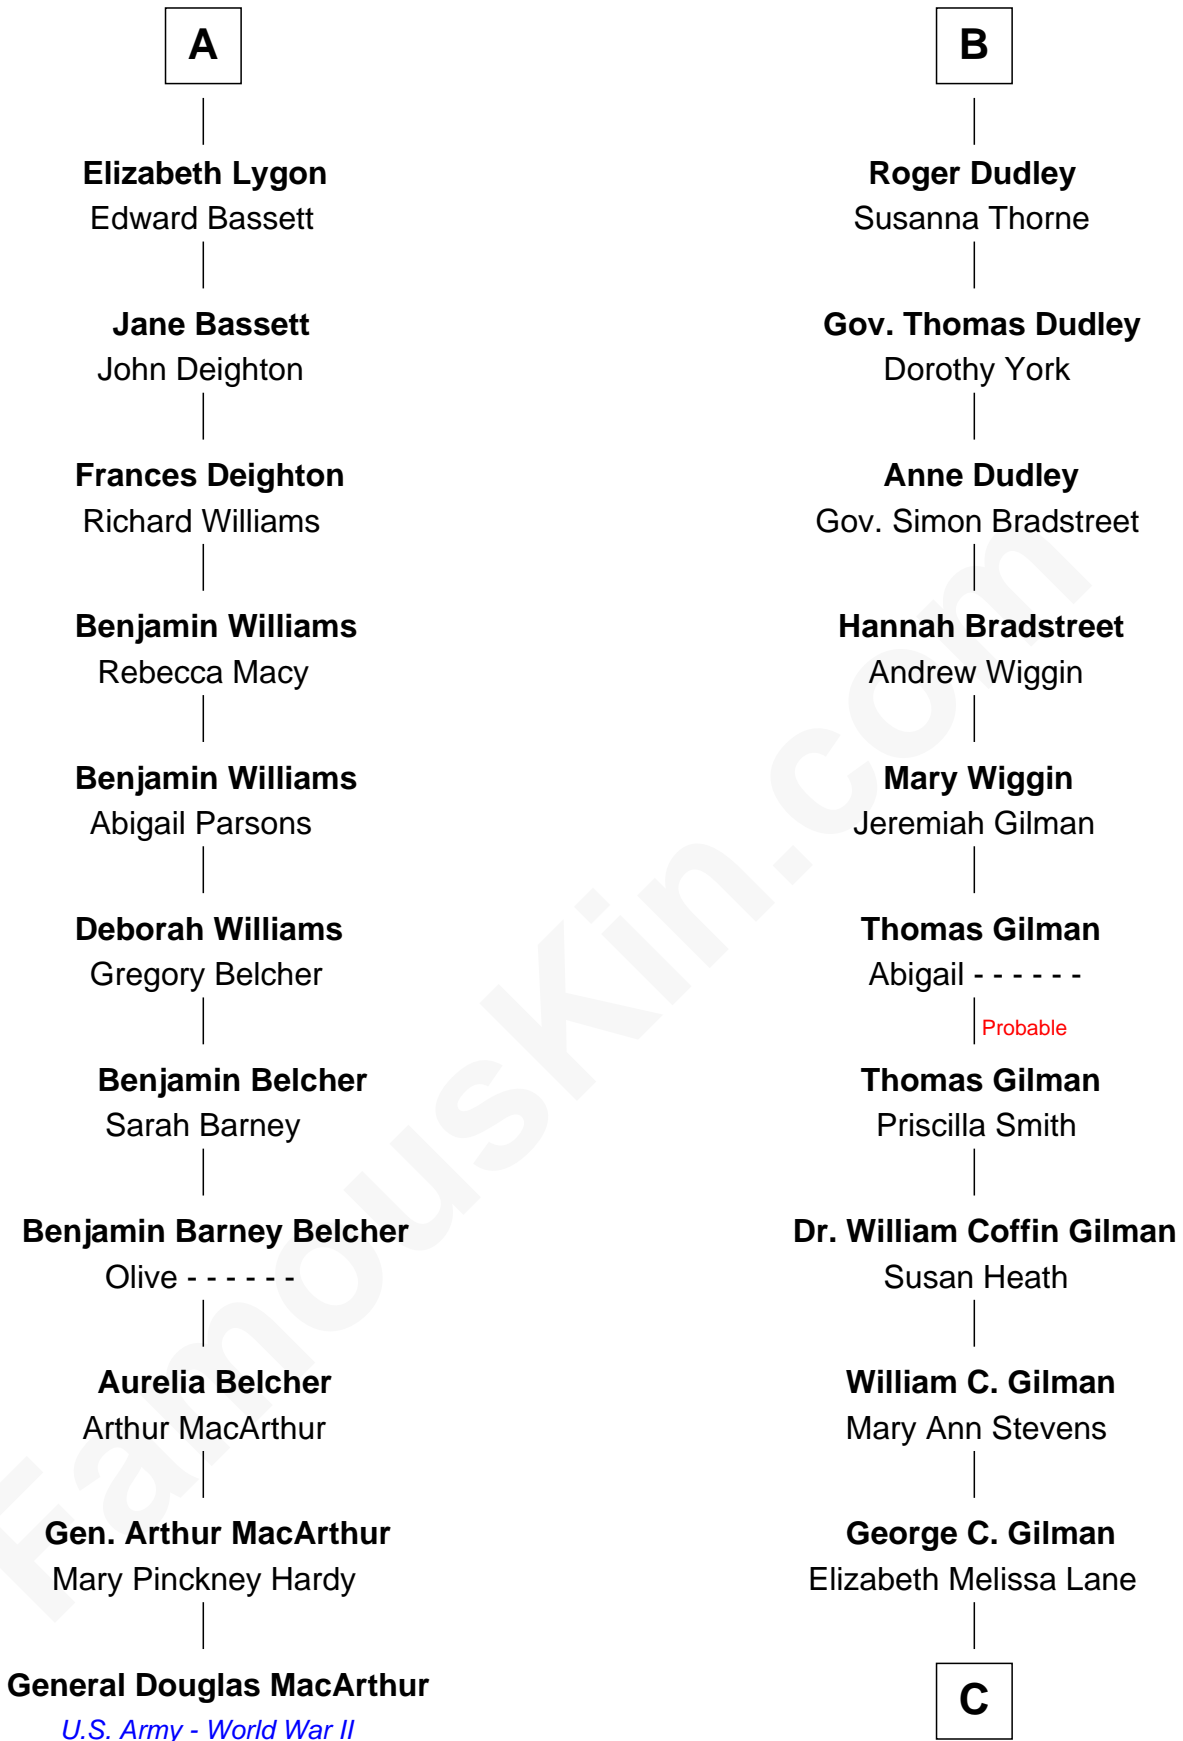

FamousKin.com
Relationship Chart of
General Douglas MacArthur
U.S. Army - World War II

17th cousin 2 times removed of

George Hamilton
TV and Movie Actor

C

Lillian C. Gilman

Harry Fuller Hamilton

George William Hamilton