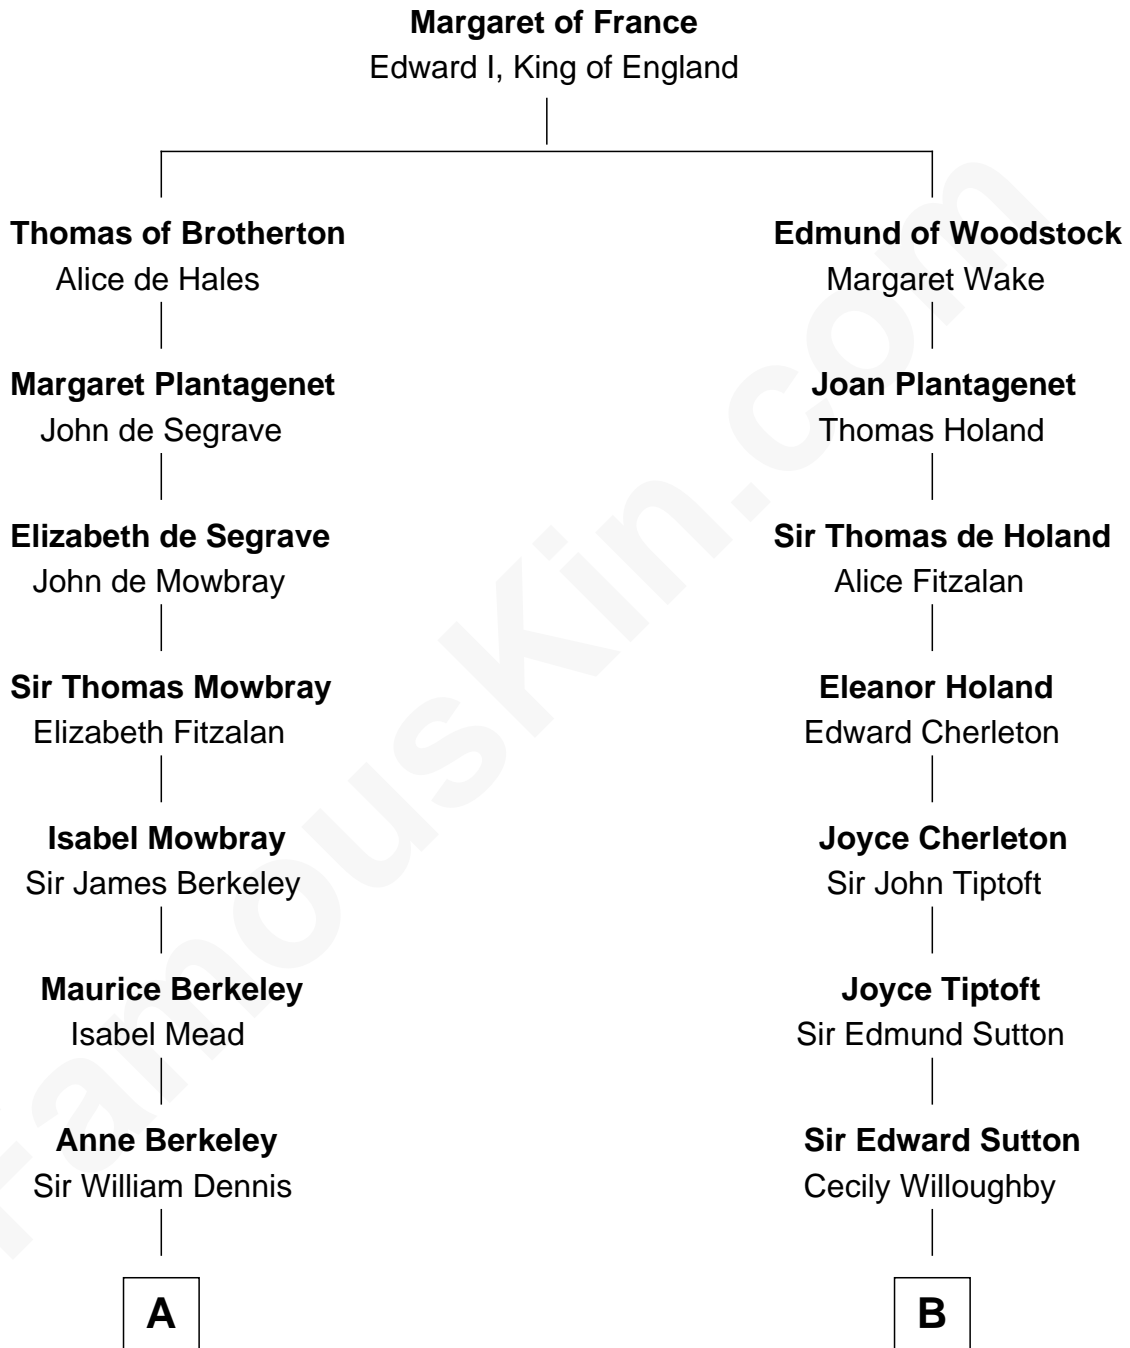

FamousKin.com
Relationship Chart of
General Douglas MacArthur
U.S. Army - World War II

19th cousin 2 times removed of

George Hamilton
TV and Movie Actor

C

Aurelia Belcher
Arthur MacArthur

Gen. Arthur MacArthur
Mary Pinckney Hardy

General Douglas MacArthur
U.S. Army - World War II

D

William C. Gilman
Mary Ann Stevens

George C. Gilman
Elizabeth Melissa Lane

Lillian C. Gilman
Harry Fuller Hamilton

George William Hamilton
Anne Lucille Stevens