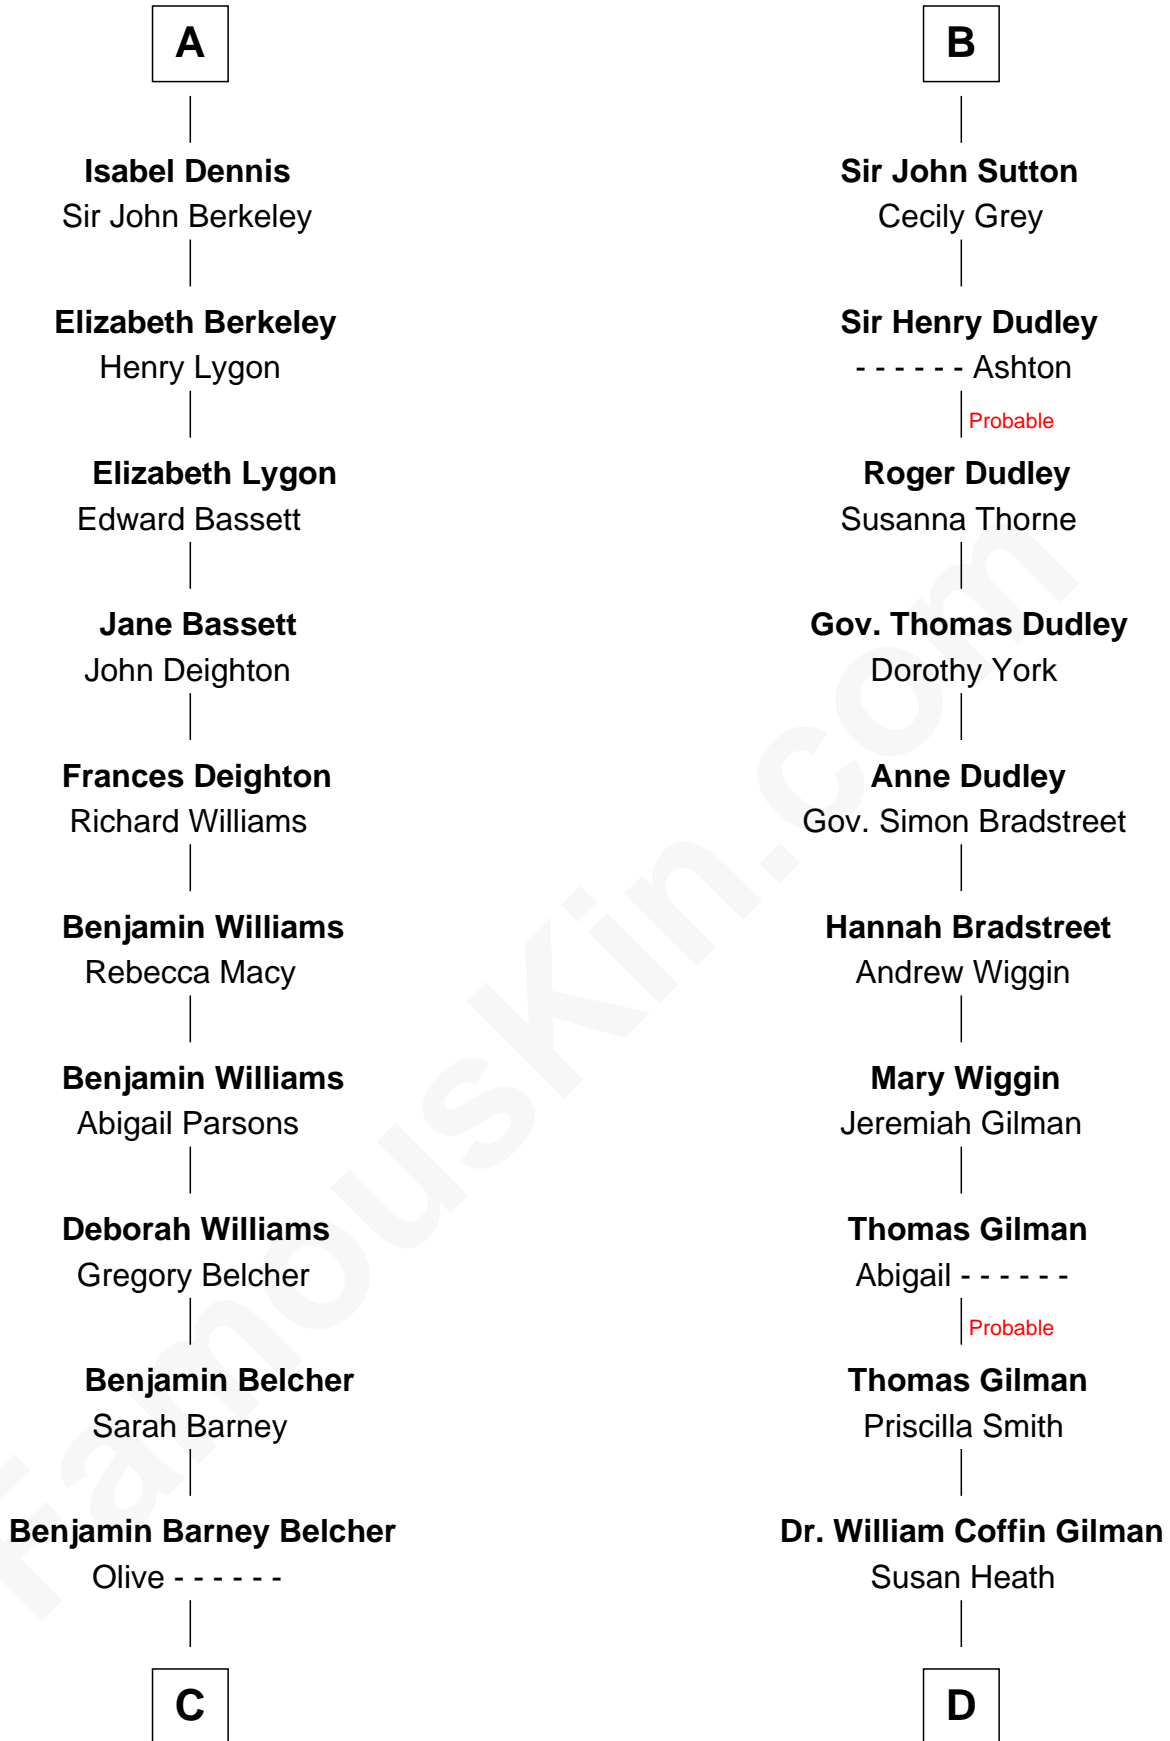

FamousKin.com
Relationship Chart of
General Douglas MacArthur
U.S. Army - World War II

19th cousin 2 times removed of

George Hamilton
TV and Movie Actor

C

Aurelia Belcher
Arthur MacArthur

Gen. Arthur MacArthur
Mary Pinckney Hardy

General Douglas MacArthur
U.S. Army - World War II

D

William C. Gilman
Mary Ann Stevens

George C. Gilman
Elizabeth Melissa Lane

Lillian C. Gilman
Harry Fuller Hamilton

George William Hamilton
Anne Lucille Stevens