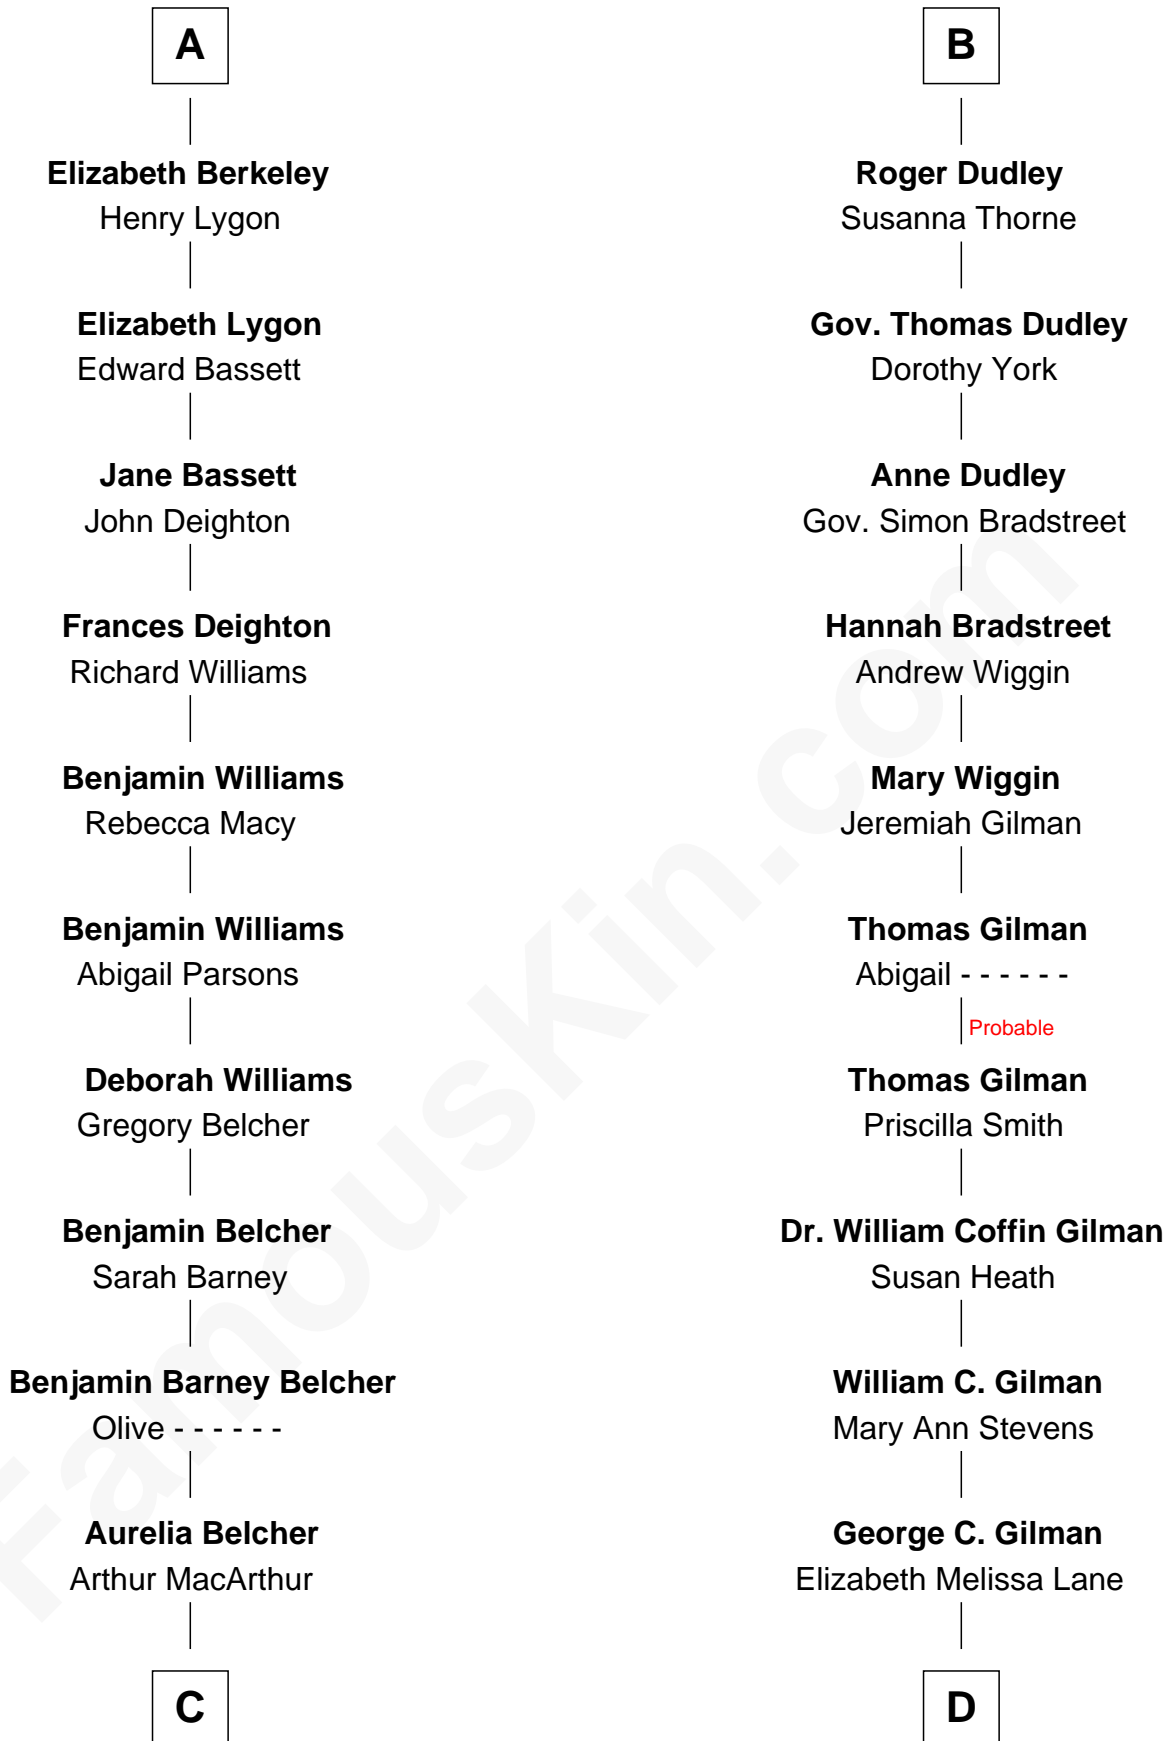

FamousKin.com
Relationship Chart of
General Douglas MacArthur

U.S. Army - World War II

18th cousin 1 time removed of

George Hamilton

TV and Movie Actor

Sir Maurice de Berkeley

Eve la Zouche

Maurice de Berkeley

Sir John Berkeley

Elizabeth Betteshorne

Elizabeth Berkeley

Sir John Sutton

Sir Edmund Sutton

Joyce Tiptoft

Sir Edward Sutton

Cecily Willoughby

Sir John Sutton

Cecily Grey

Sir Henry Dudley

- - - - - Ashton

Probable

B

C

Gen. Arthur MacArthur

Mary Pinckney Hardy

General Douglas MacArthur

U.S. Army - World War II

D

Lillian C. Gilman

Harry Fuller Hamilton

George William Hamilton

Anne Lucille Stevens