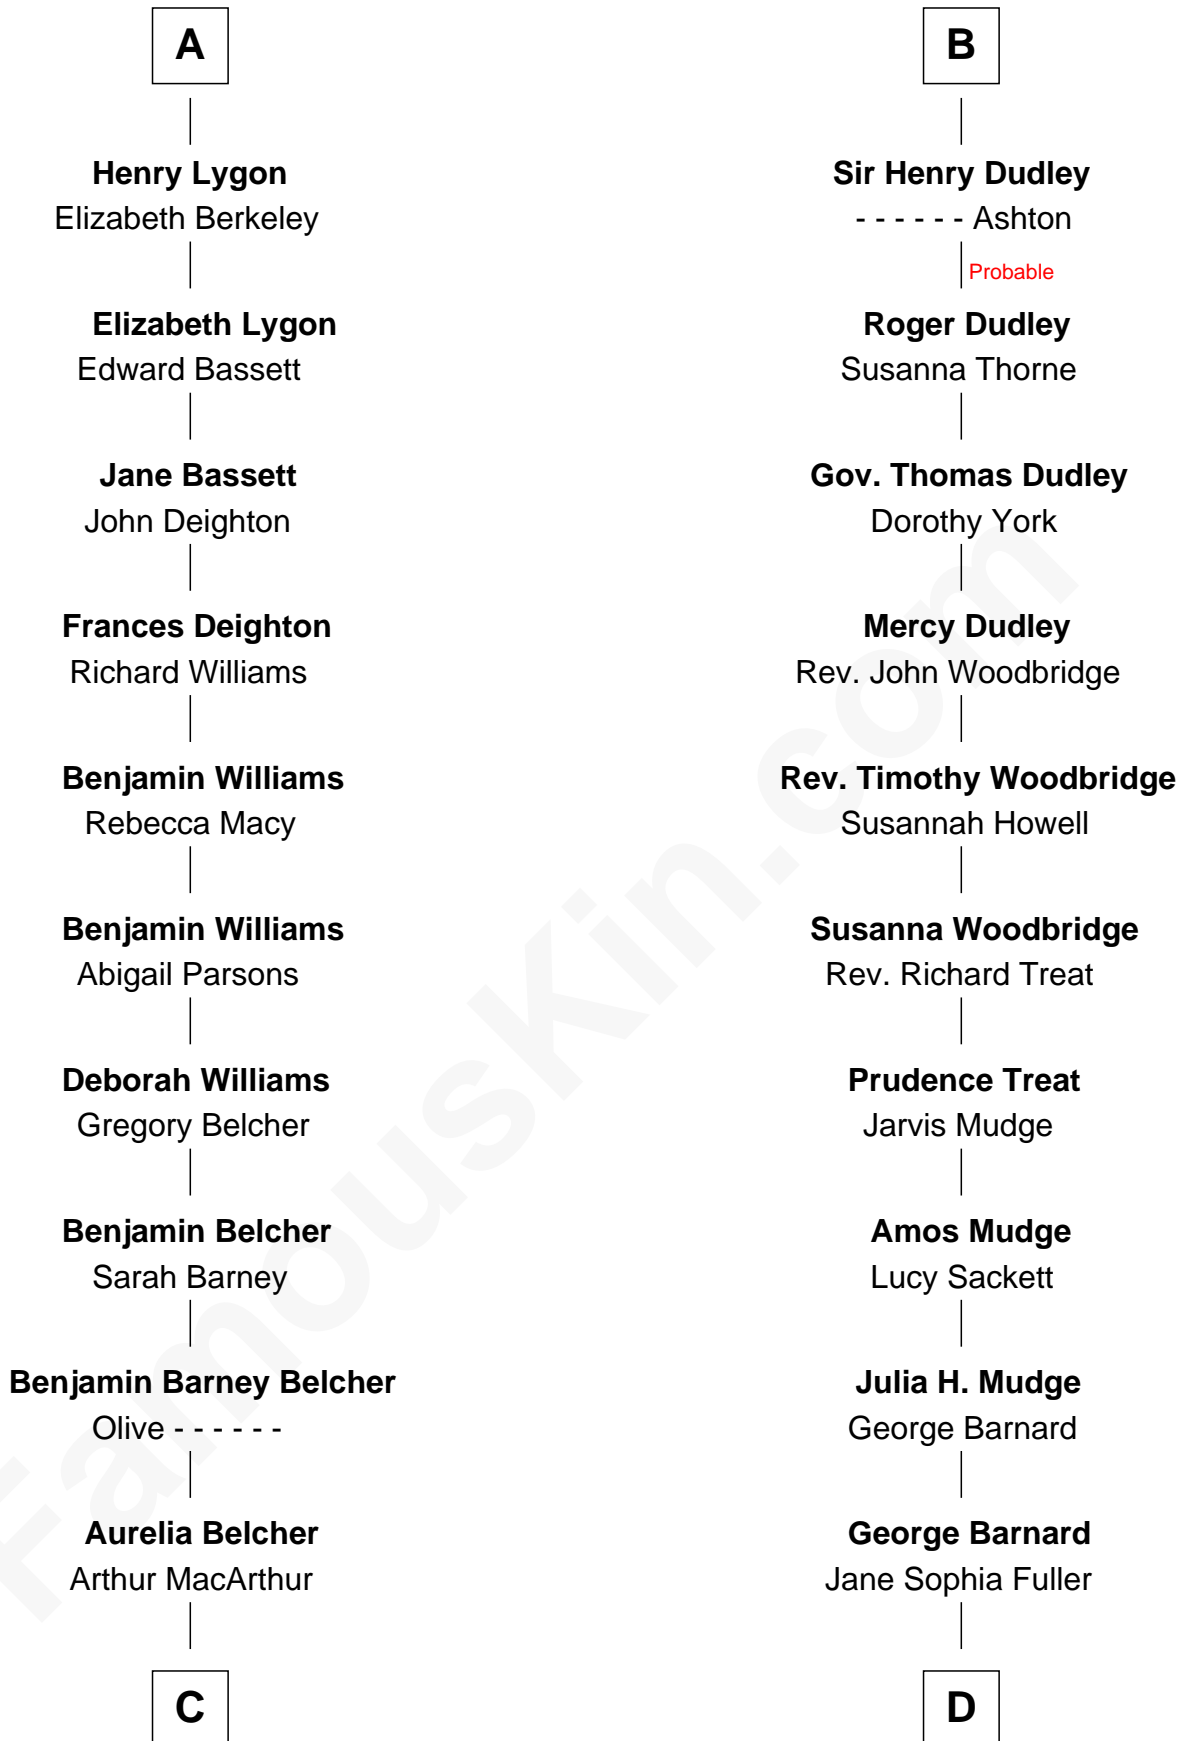

FamousKin.com
Relationship Chart of
General Douglas MacArthur

U.S. Army - World War II

18th cousin 1 time removed of

Dick Clark

Radio and TV Host

Ralph de Stafford

Margaret de Audley

C

Gen. Arthur MacArthur

Mary Pinckney Hardy

General Douglas MacArthur

U.S. Army - World War II

D

Charles Fuller Barnard

Anna May Aldridge

Julia Fuller Barnard