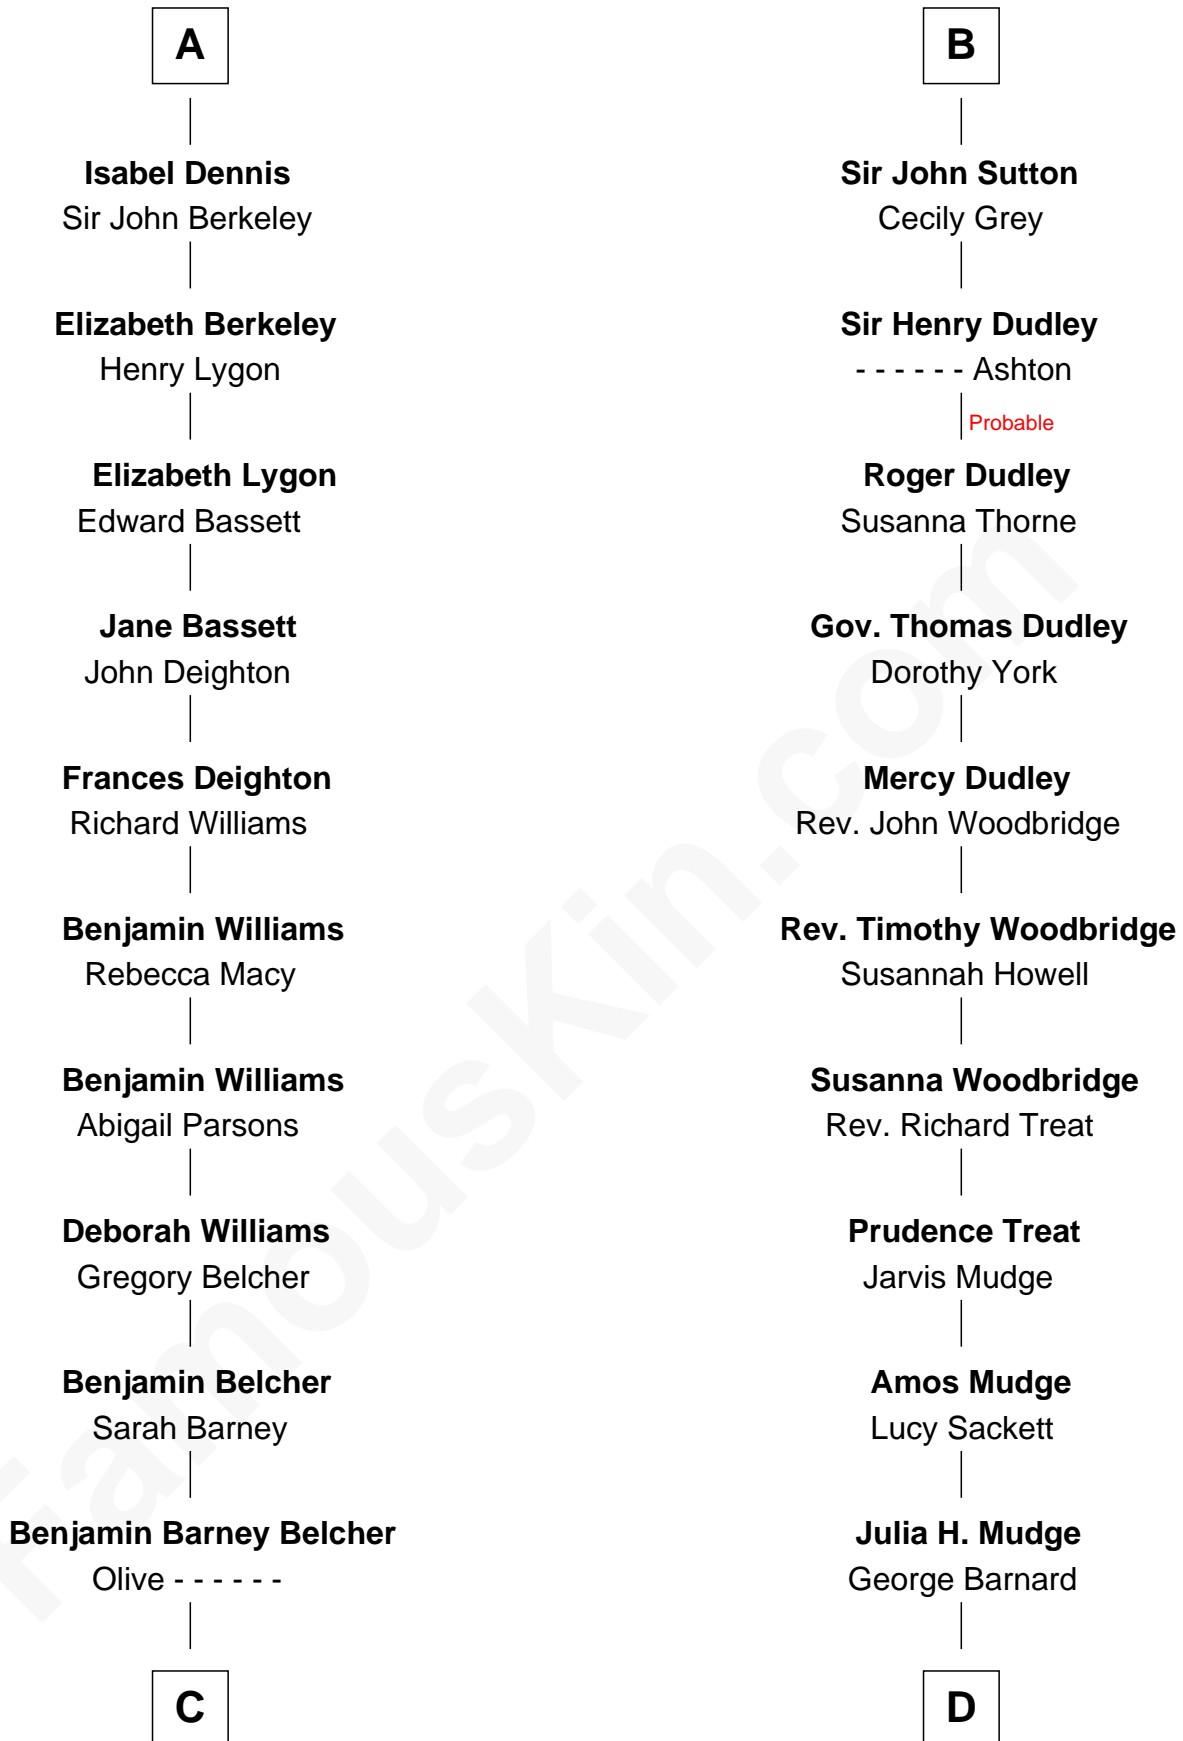

FamousKin.com
Relationship Chart of
General Douglas MacArthur

U.S. Army - World War II

19th cousin 1 time removed of

Dick Clark

Radio and TV Host

Margaret of France
 Edward I, King of England

C

Aurelia Belcher
Arthur MacArthur

Gen. Arthur MacArthur
Mary Pinckney Hardy

General Douglas MacArthur
U.S. Army - World War II

D

George Barnard
Jane Sophia Fuller

Charles Fuller Barnard
Anna May Aldridge

Julia Fuller Barnard
Richard Augustus Clark