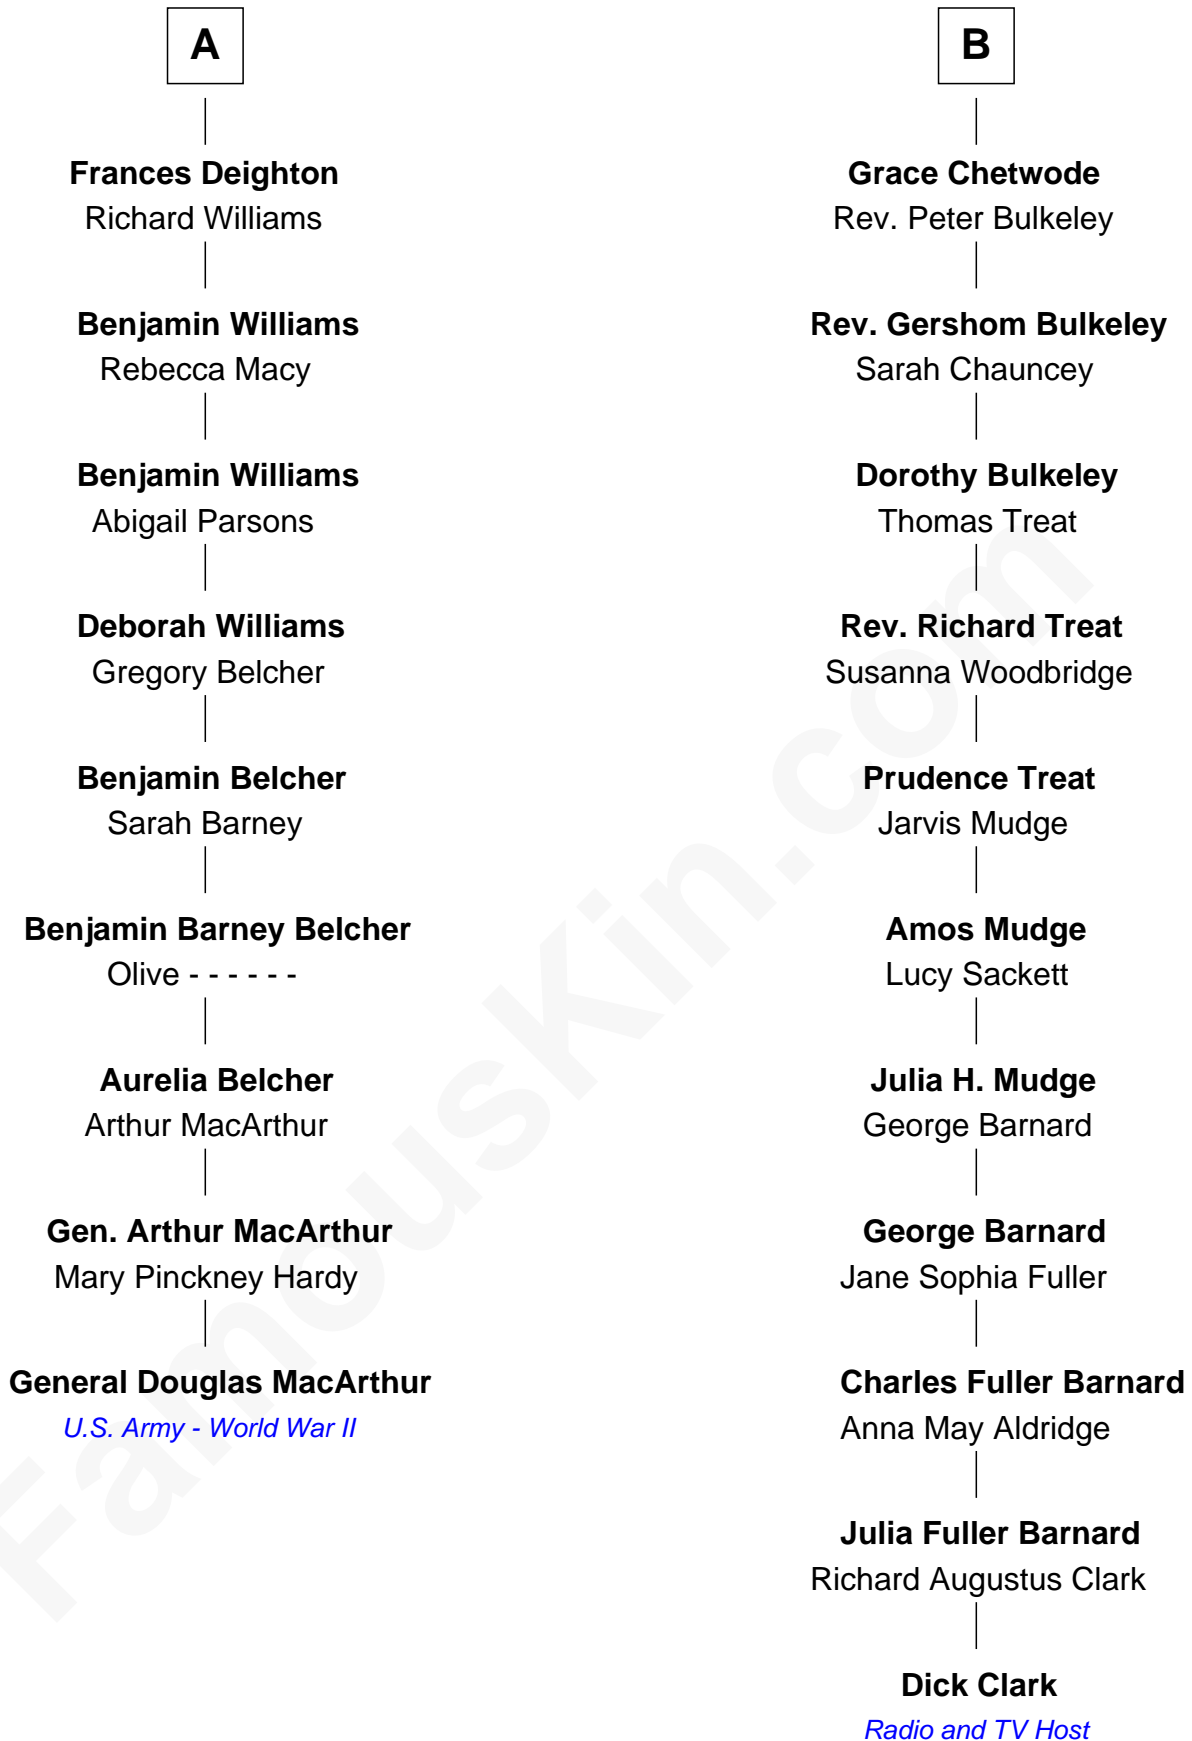

**FamousKin.com**  
**Relationship Chart of**  
**General Douglas MacArthur**  
*U.S. Army - World War II*

15th cousin 2 times removed of

**Dick Clark**  
*Radio and TV Host*

Dick Clark photo by [Alan Light](#) (CC BY 2.0)