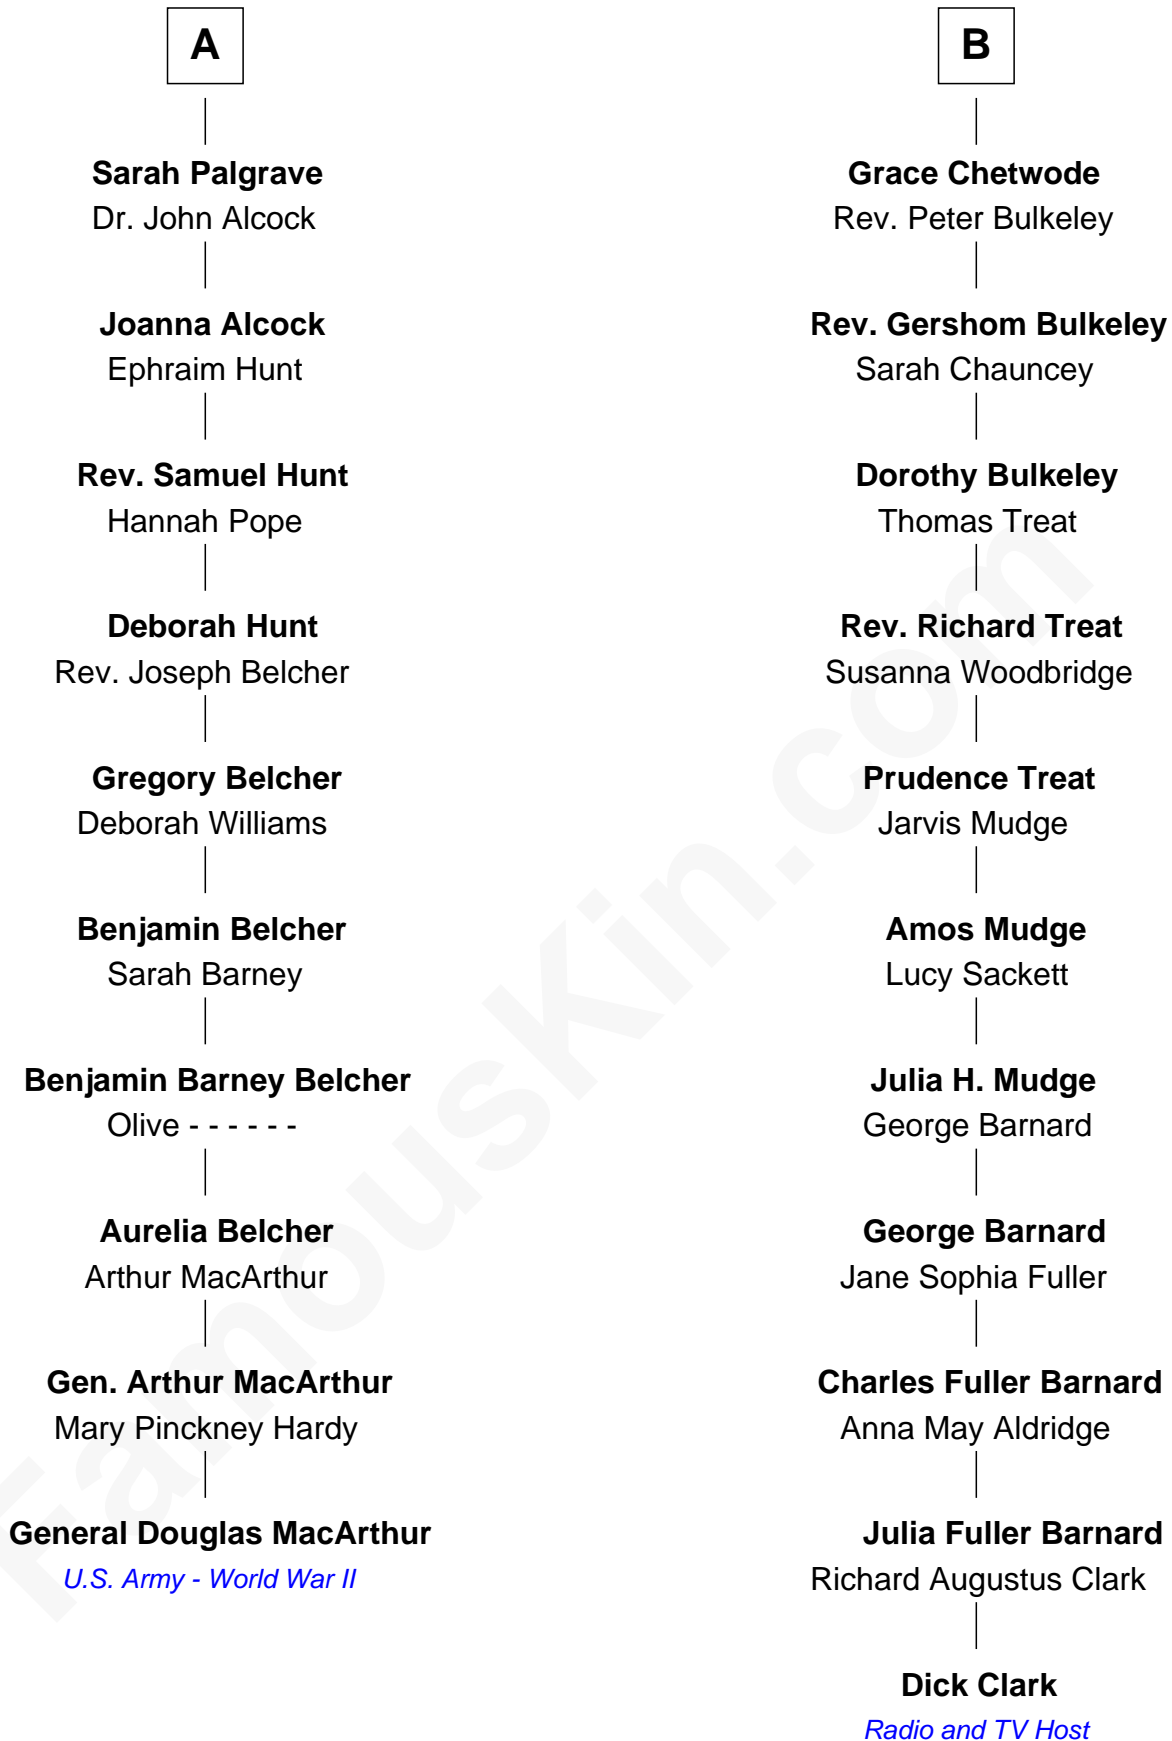

FamousKin.com

Relationship Chart of General Douglas MacArthur

U.S. Army - World War II

16th cousin 1 time removed of

Dick Clark

Radio and TV Host

Sir Robert Goushill

Elizabeth Fitzalan

Margaret Stanley

Sir William Troutbeck

Adam Troutbeck

Joan Molyneux

Margaret Troutbeck

Sir John Talbot

Anne Talbot

Thomas Needham

Robert Needham

Frances Aston

Dorothy Needham

Sir Richard Chetwode

B

Dick Clark photo by [Alan Light](#) (CC BY 2.0)