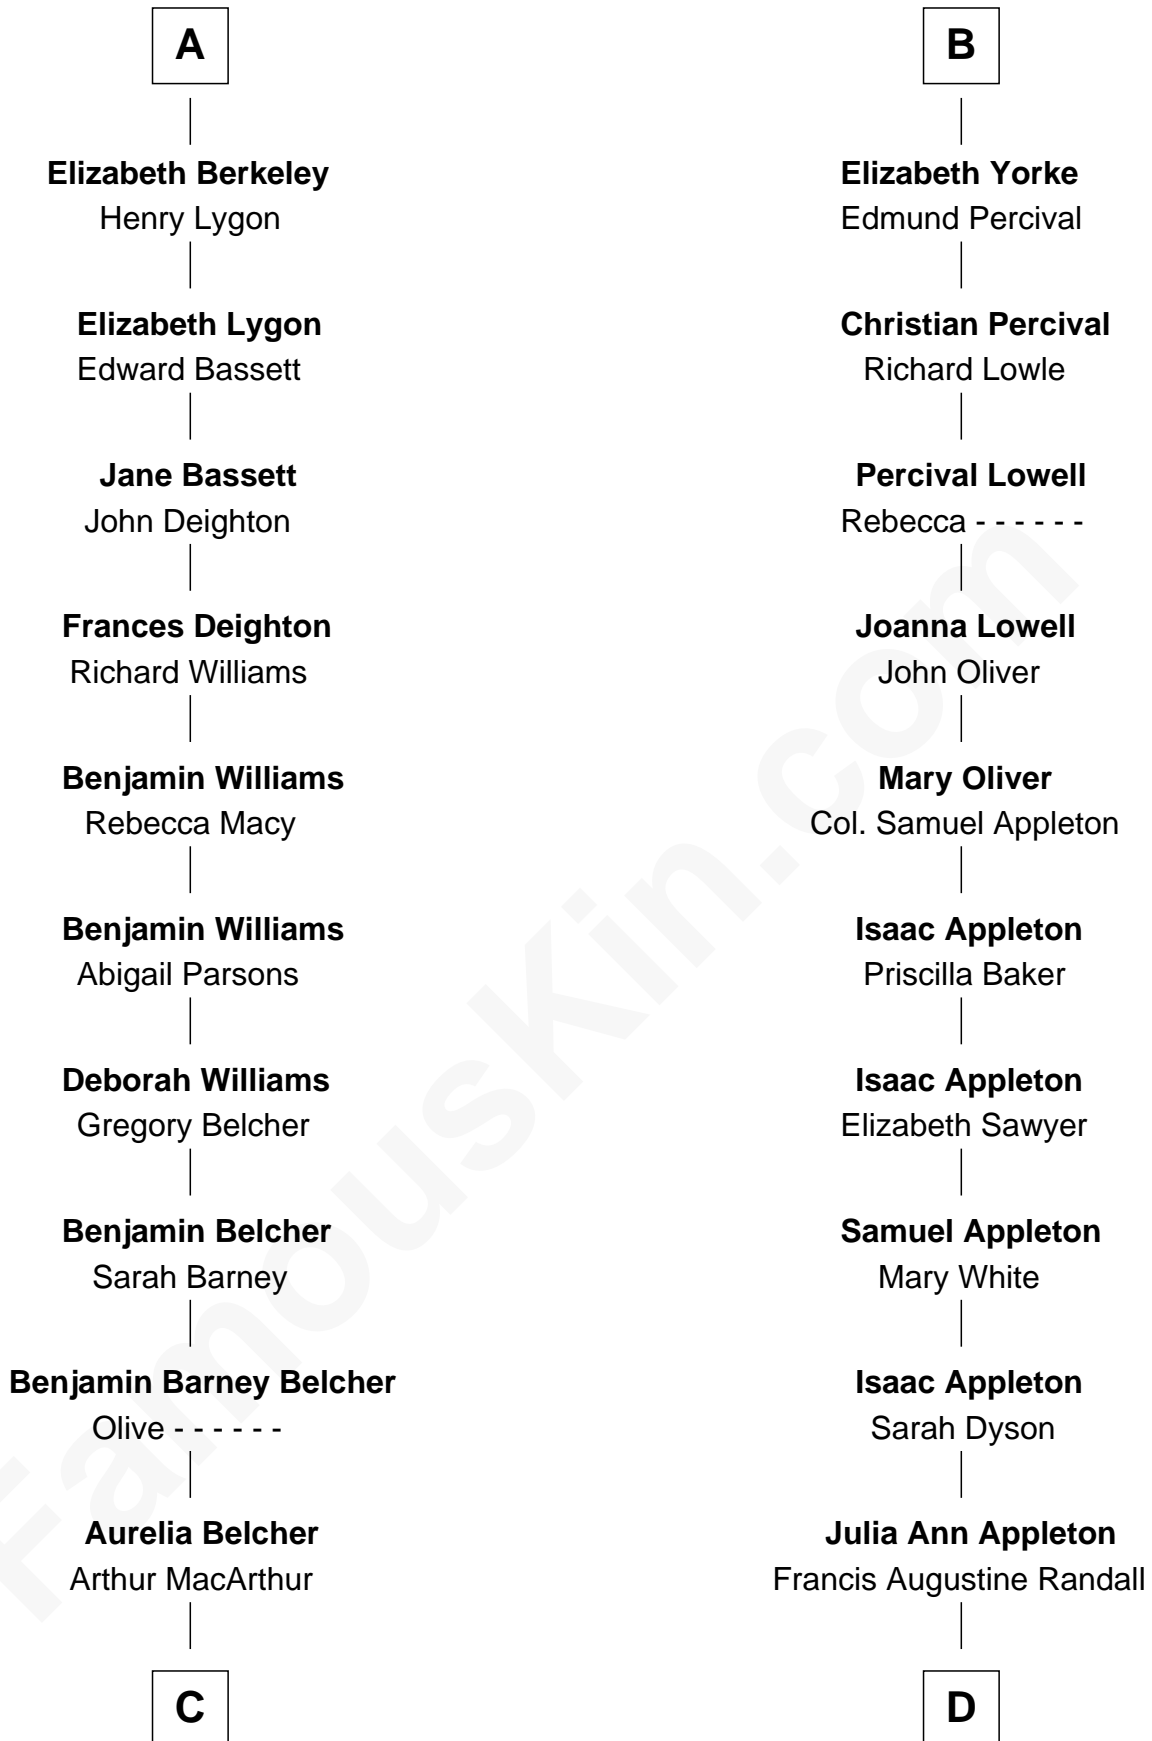

FamousKin.com
Relationship Chart of
General Douglas MacArthur
U.S. Army - World War II

18th cousin 3 times removed of

James Spader
TV and Movie Actor

Humphrey de Bohun
 Elizabeth Plantagenet

Sir William de Bohun
 Elizabeth de Badlesmere

Margaret de Bohun
 Sir Hugh de Courtnay

Elizabeth de Bohun
 Sir Richard Fitzalan

Elizabeth de Courtnay
 Sir Andrew Luttrell

Elizabeth Fitzalan
 Sir Thomas Mowbray

Sir Hugh Luttrell
 Catherine de Beaumont

Isabel Mowbray
 Sir James Berkeley

Sir John Luttrell
 Margaret Touchet

Maurice Berkeley
 Isabel Mead

Sir James Luttrell
 Elizabeth Courtnay

Anne Berkeley
 Sir William Dennis

Sir Hugh Luttrell
 Margaret Hill

Isabel Dennis
 Sir John Berkeley

Eleanor Luttrell
 Roger Yorke

A

B

C

Gen. Arthur MacArthur

Mary Pinckney Hardy

General Douglas MacArthur

U.S. Army - World War II

D