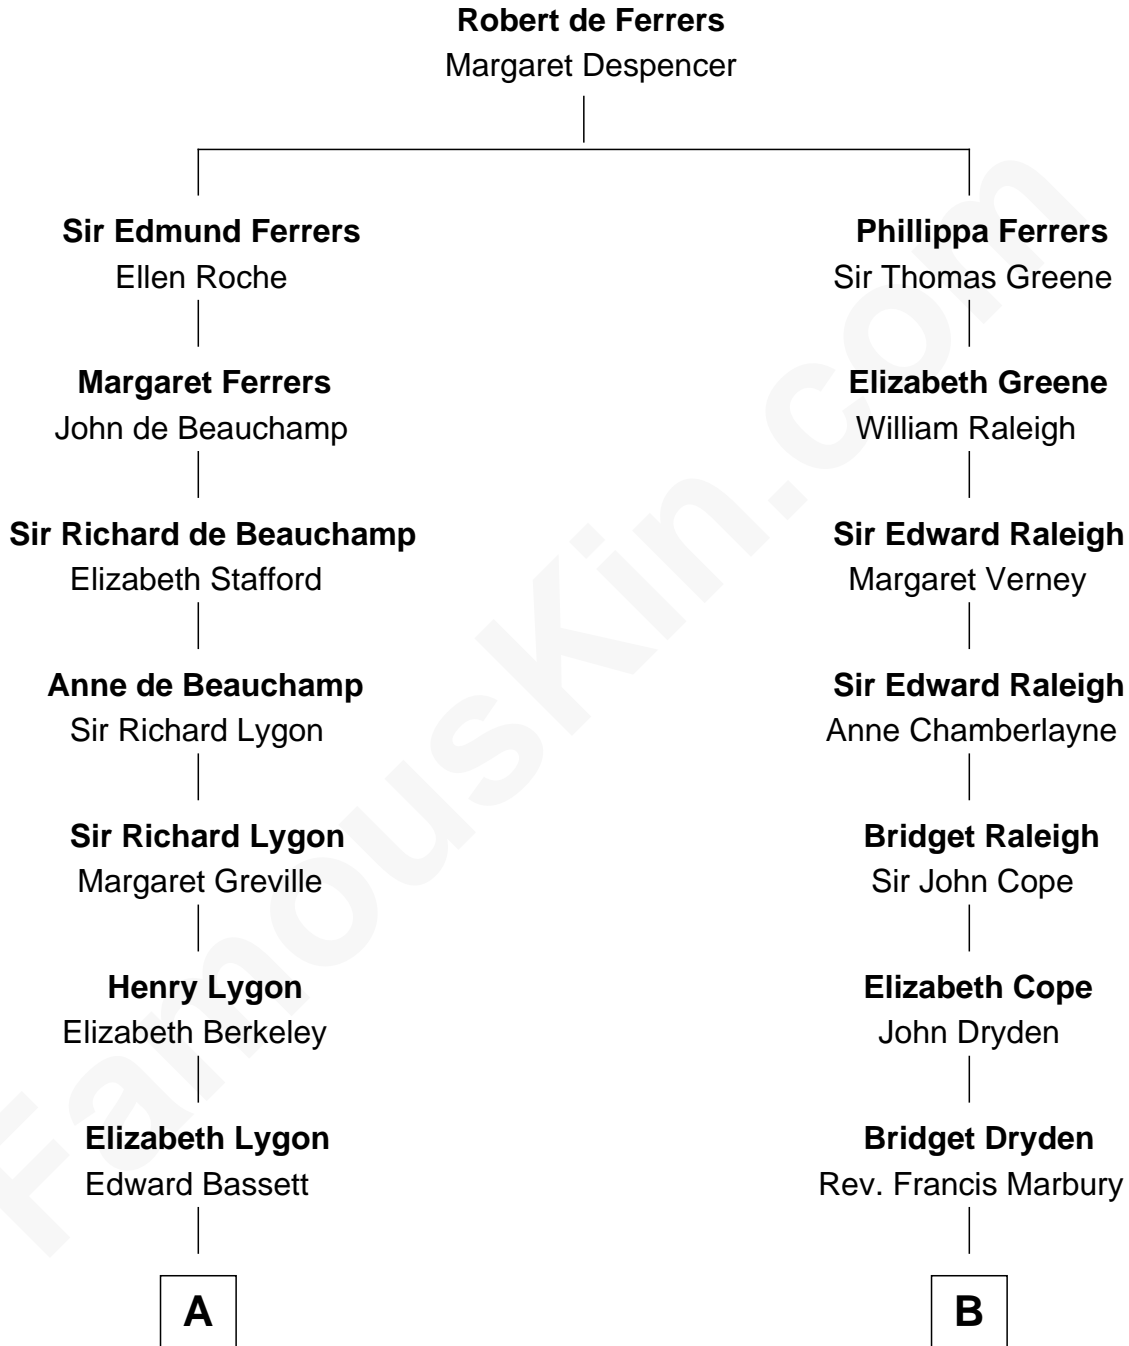

FamousKin.com
Relationship Chart of
General Douglas MacArthur
U.S. Army - World War II

16th cousin 4 times removed of

Elisabeth Shue
TV and Movie Actress

C

Alexander Hunter Gunn
Harriet Grace Brewster Willcox

Mary Brewster Gunn
Adoniram Judson Wells

Anne Brewster Wells
James William Shue

Elisabeth Shue
TV and Movie Actress