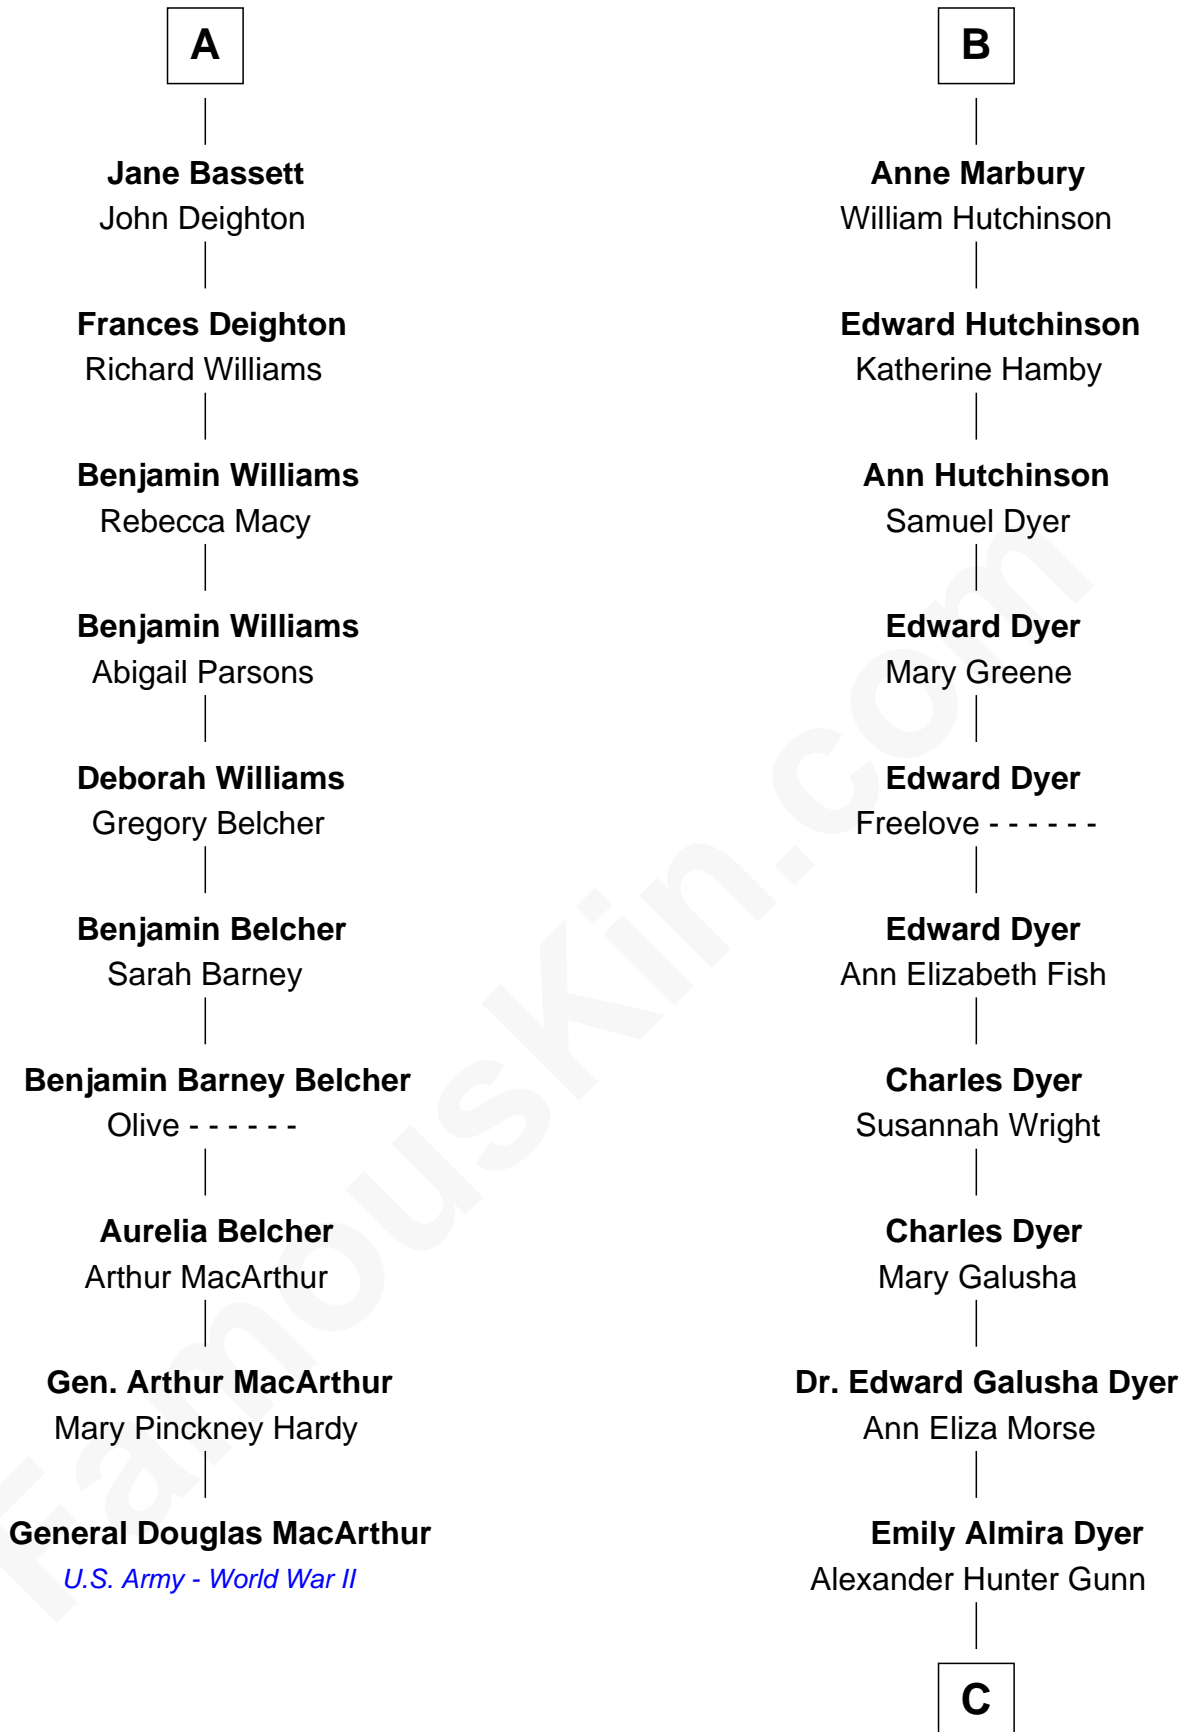

FamousKin.com
Relationship Chart of
General Douglas MacArthur
U.S. Army - World War II

16th cousin 4 times removed of

Elisabeth Shue
TV and Movie Actress

C

Alexander Hunter Gunn
Harriet Grace Brewster Willcox

Mary Brewster Gunn
Adoniram Judson Wells

Anne Brewster Wells
James William Shue

Elisabeth Shue
TV and Movie Actress