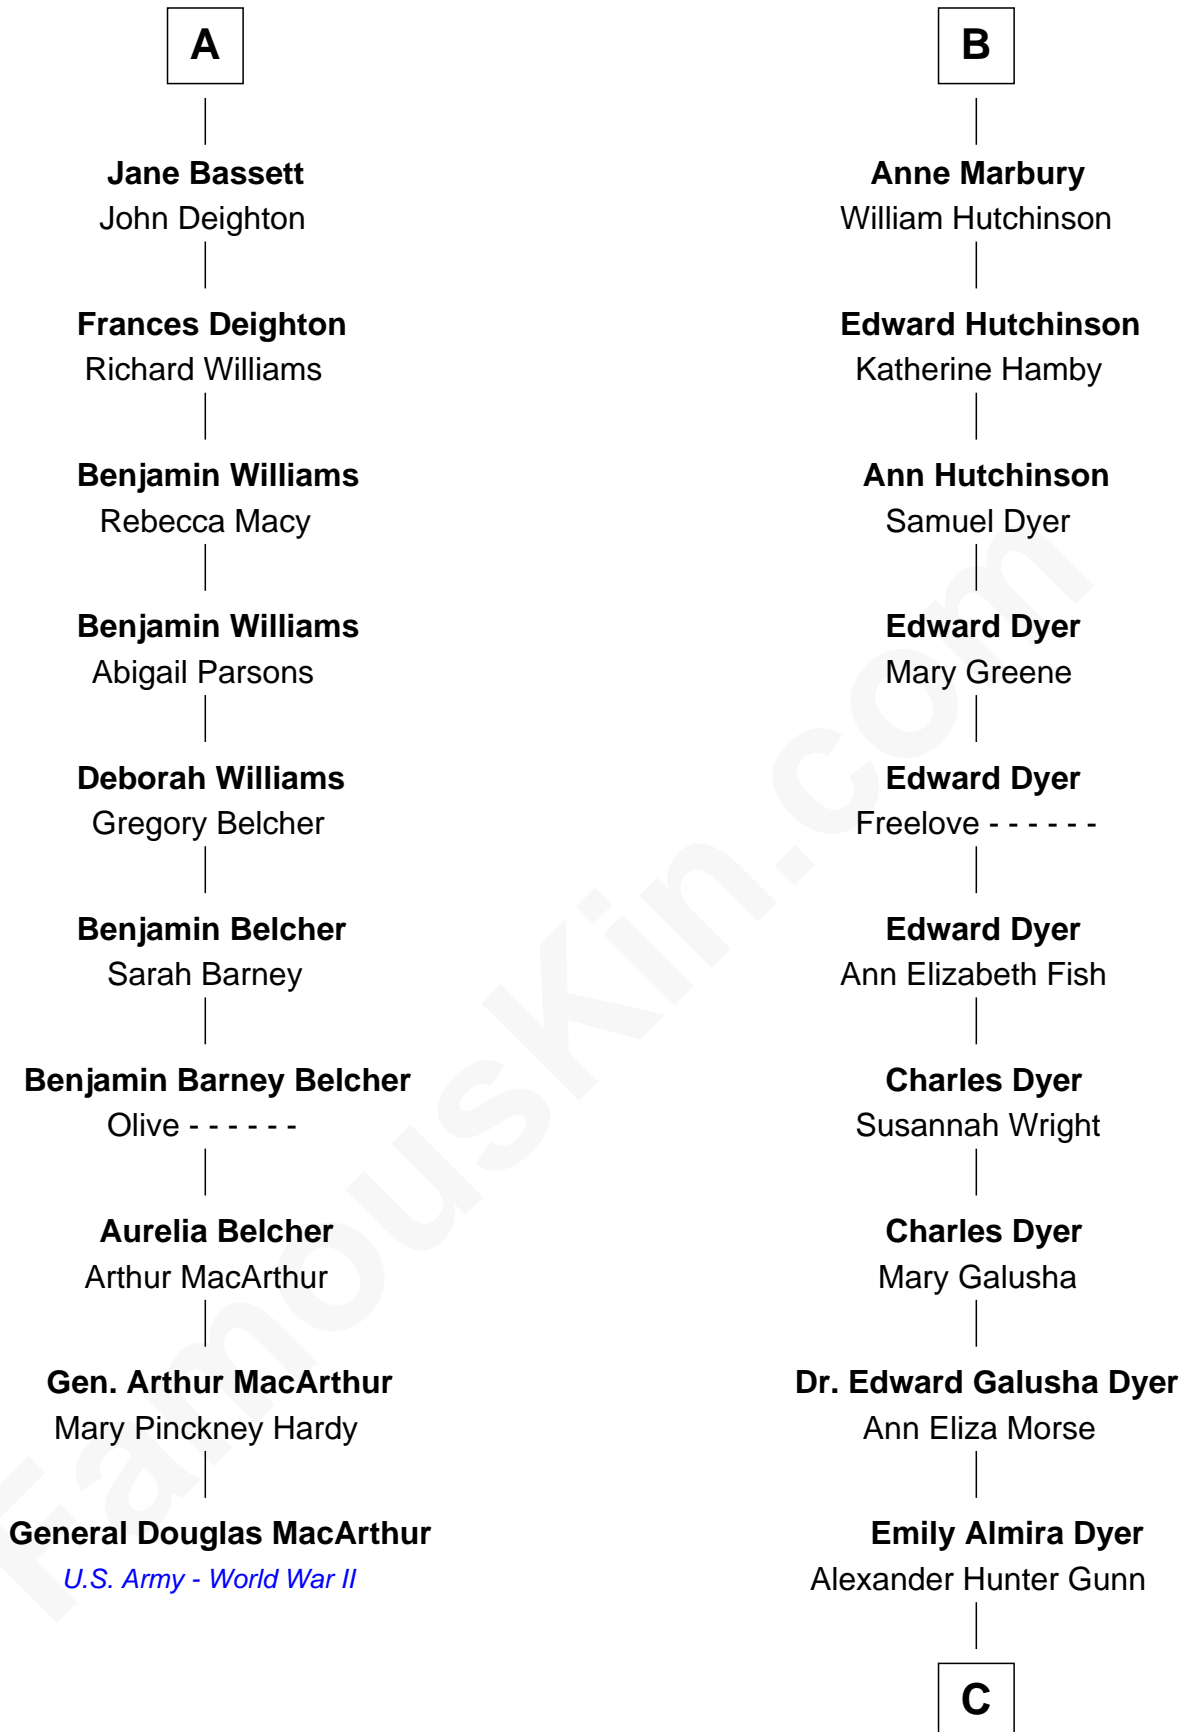

FamousKin.com
Relationship Chart of
General Douglas MacArthur
U.S. Army - World War II

16th cousin 4 times removed of

Andrew Shue
TV Actor

C

Alexander Hunter Gunn
Harriet Grace Brewster Willcox

Mary Brewster Gunn
Adoniram Judson Wells

Anne Brewster Wells
James William Shue

Andrew Shue
TV Actor