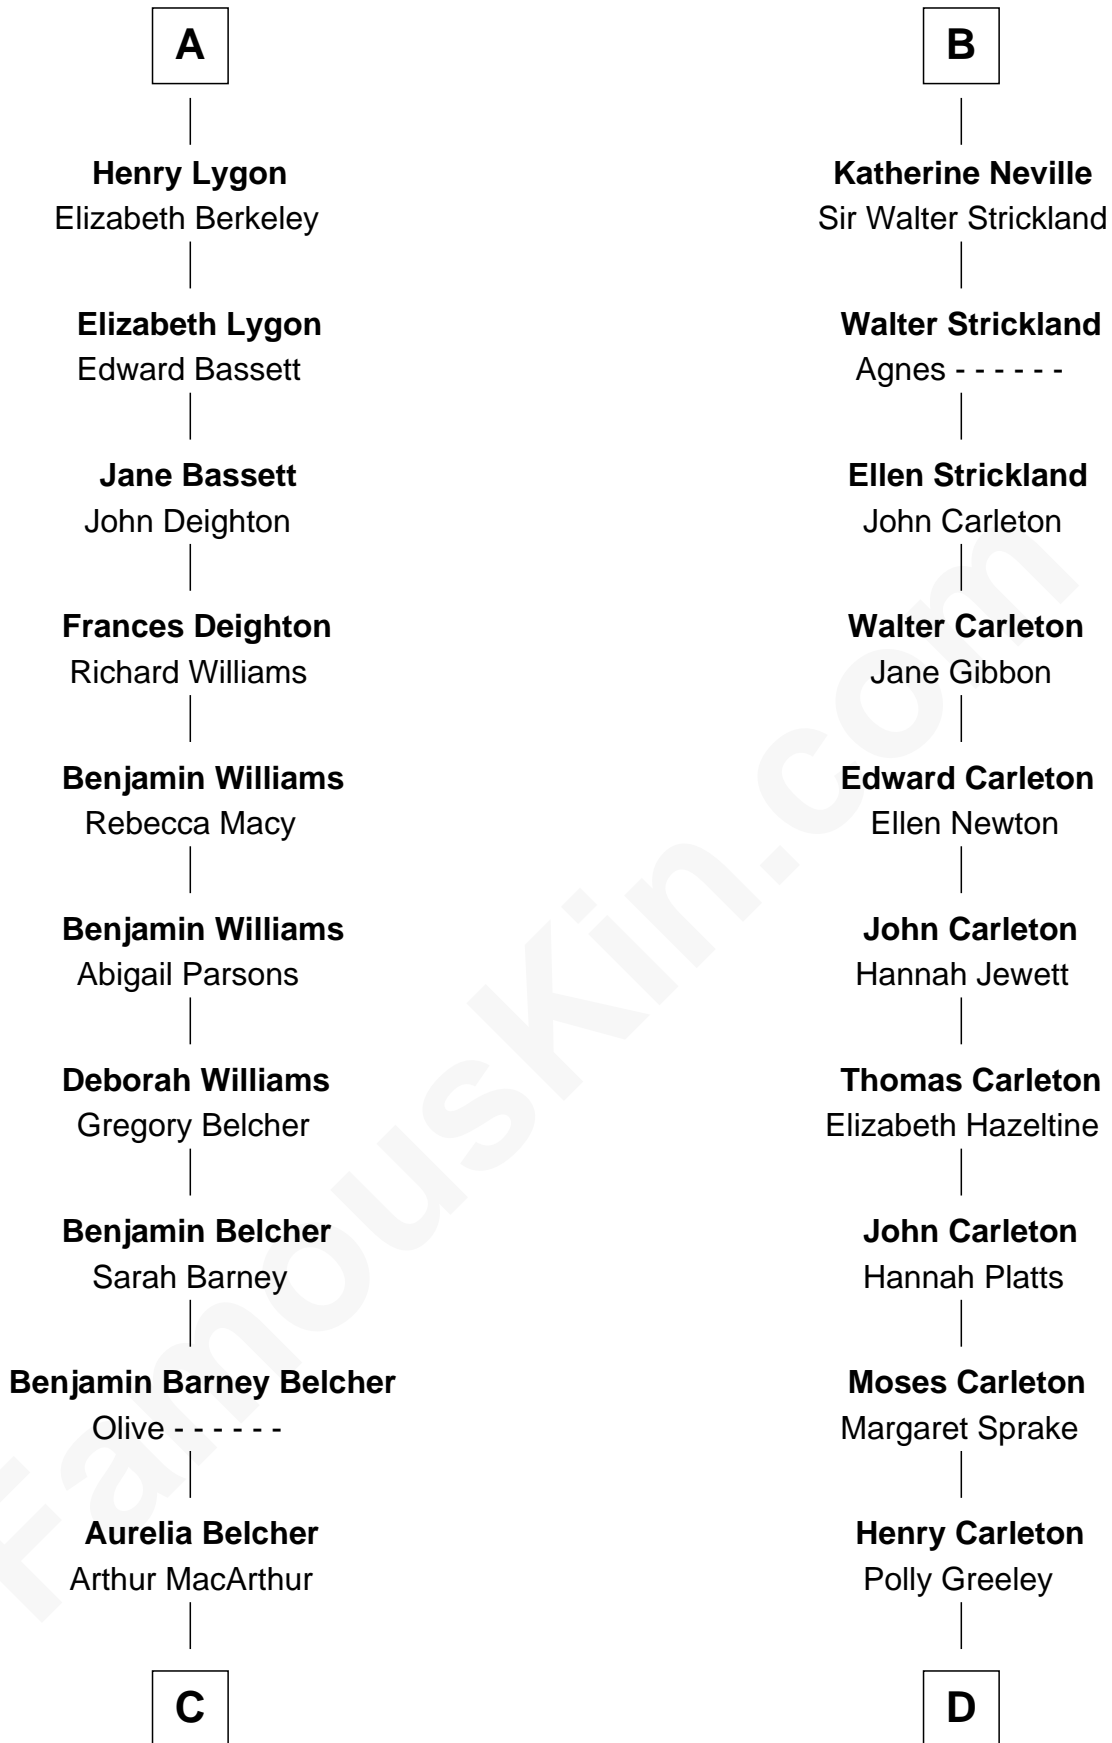

**FamousKin.com**  
**Relationship Chart of**  
**General Douglas MacArthur**

*U.S. Army - World War II*

**18th cousin of**

**Charles A. Pillsbury**

*Co-Founder of C.A. Pillsbury Co.*

**C**

**Gen. Arthur MacArthur**

Mary Pinckney Hardy

**General Douglas MacArthur**

*U.S. Army - World War II*

**D**

**Margaret Sprague Carleton**

George Alfred Pillsbury

**Charles A. Pillsbury**

*Co-Founder of C.A. Pillsbury Co.*