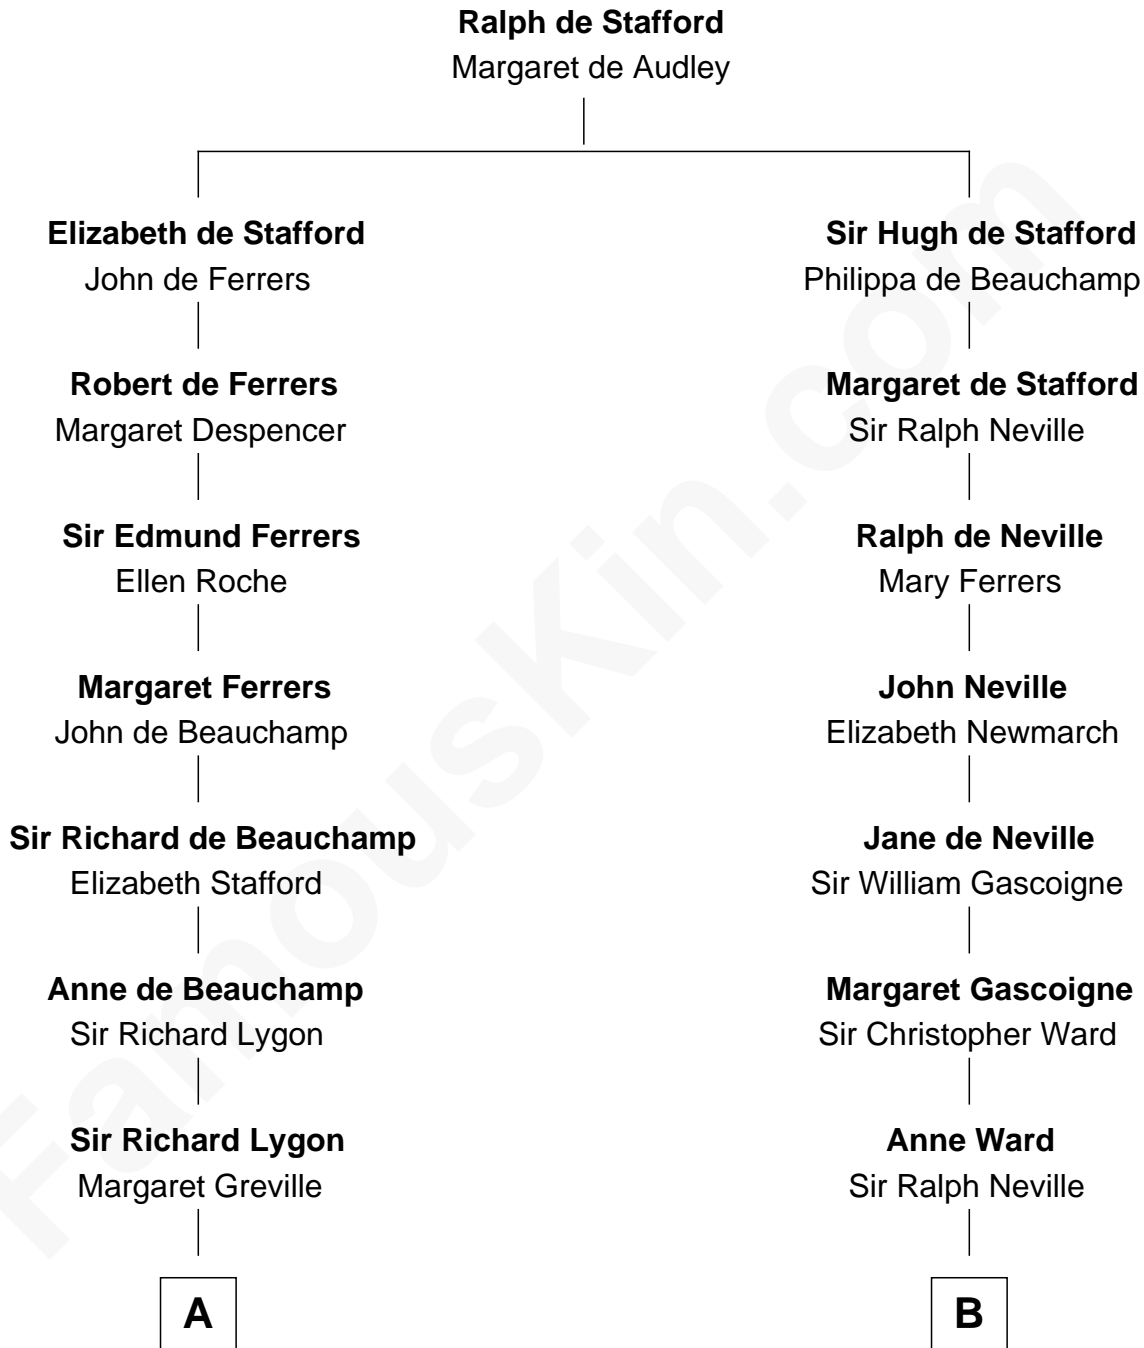

**FamousKin.com**  
**Relationship Chart of**  
**General Douglas MacArthur**

*U.S. Army - World War II*

**18th cousin of**

**Charles A. Pillsbury**

*Co-Founder of C.A. Pillsbury Co.*

**C**

**Gen. Arthur MacArthur**

Mary Pinckney Hardy

**General Douglas MacArthur**

*U.S. Army - World War II*

**D**

**Margaret Sprague Carleton**

George Alfred Pillsbury

**Charles A. Pillsbury**

*Co-Founder of C.A. Pillsbury Co.*

FamousKin.com