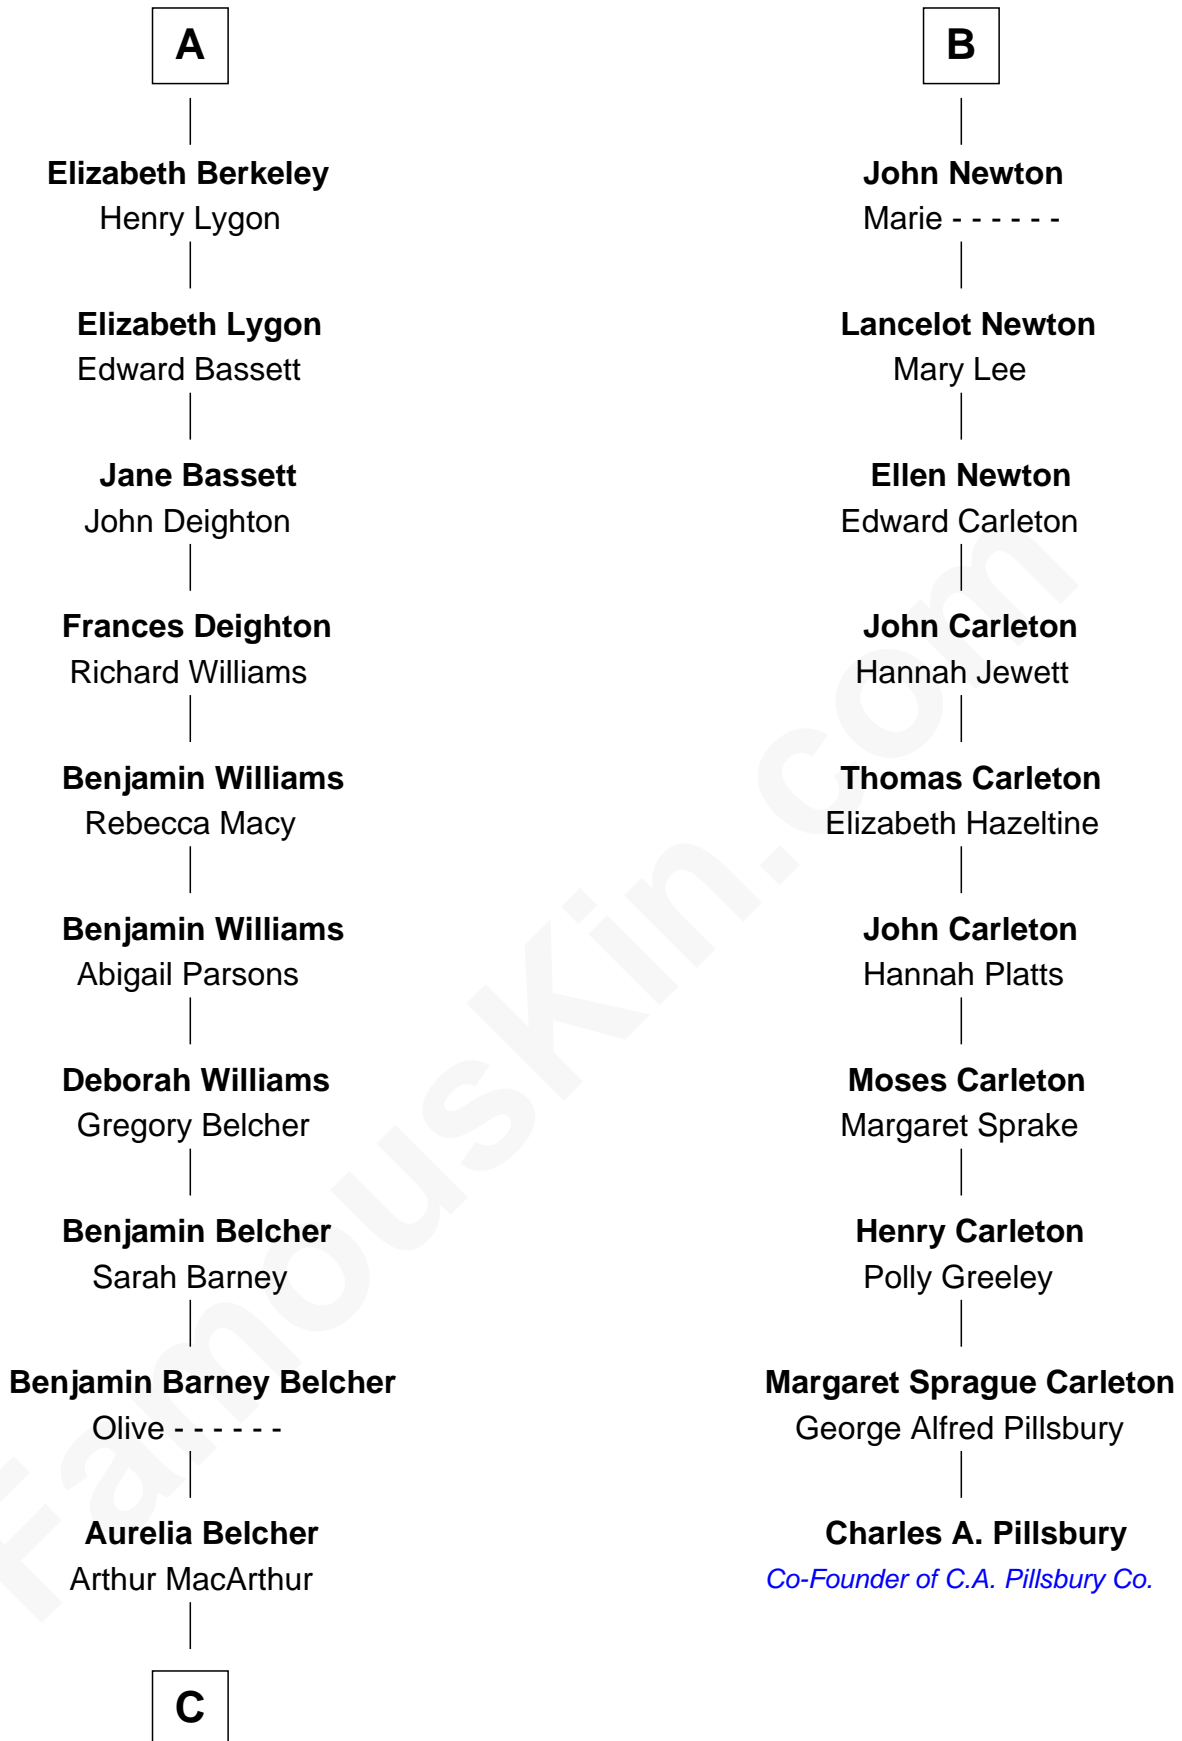

FamousKin.com

Relationship Chart of General Douglas MacArthur

U.S. Army - World War II

16th cousin 2 times removed of

Charles A. Pillsbury

Co-Founder of C.A. Pillsbury Co.

C

Gen. Arthur MacArthur
Mary Pinckney Hardy

General Douglas MacArthur
U.S. Army - World War II

FamousKin.com