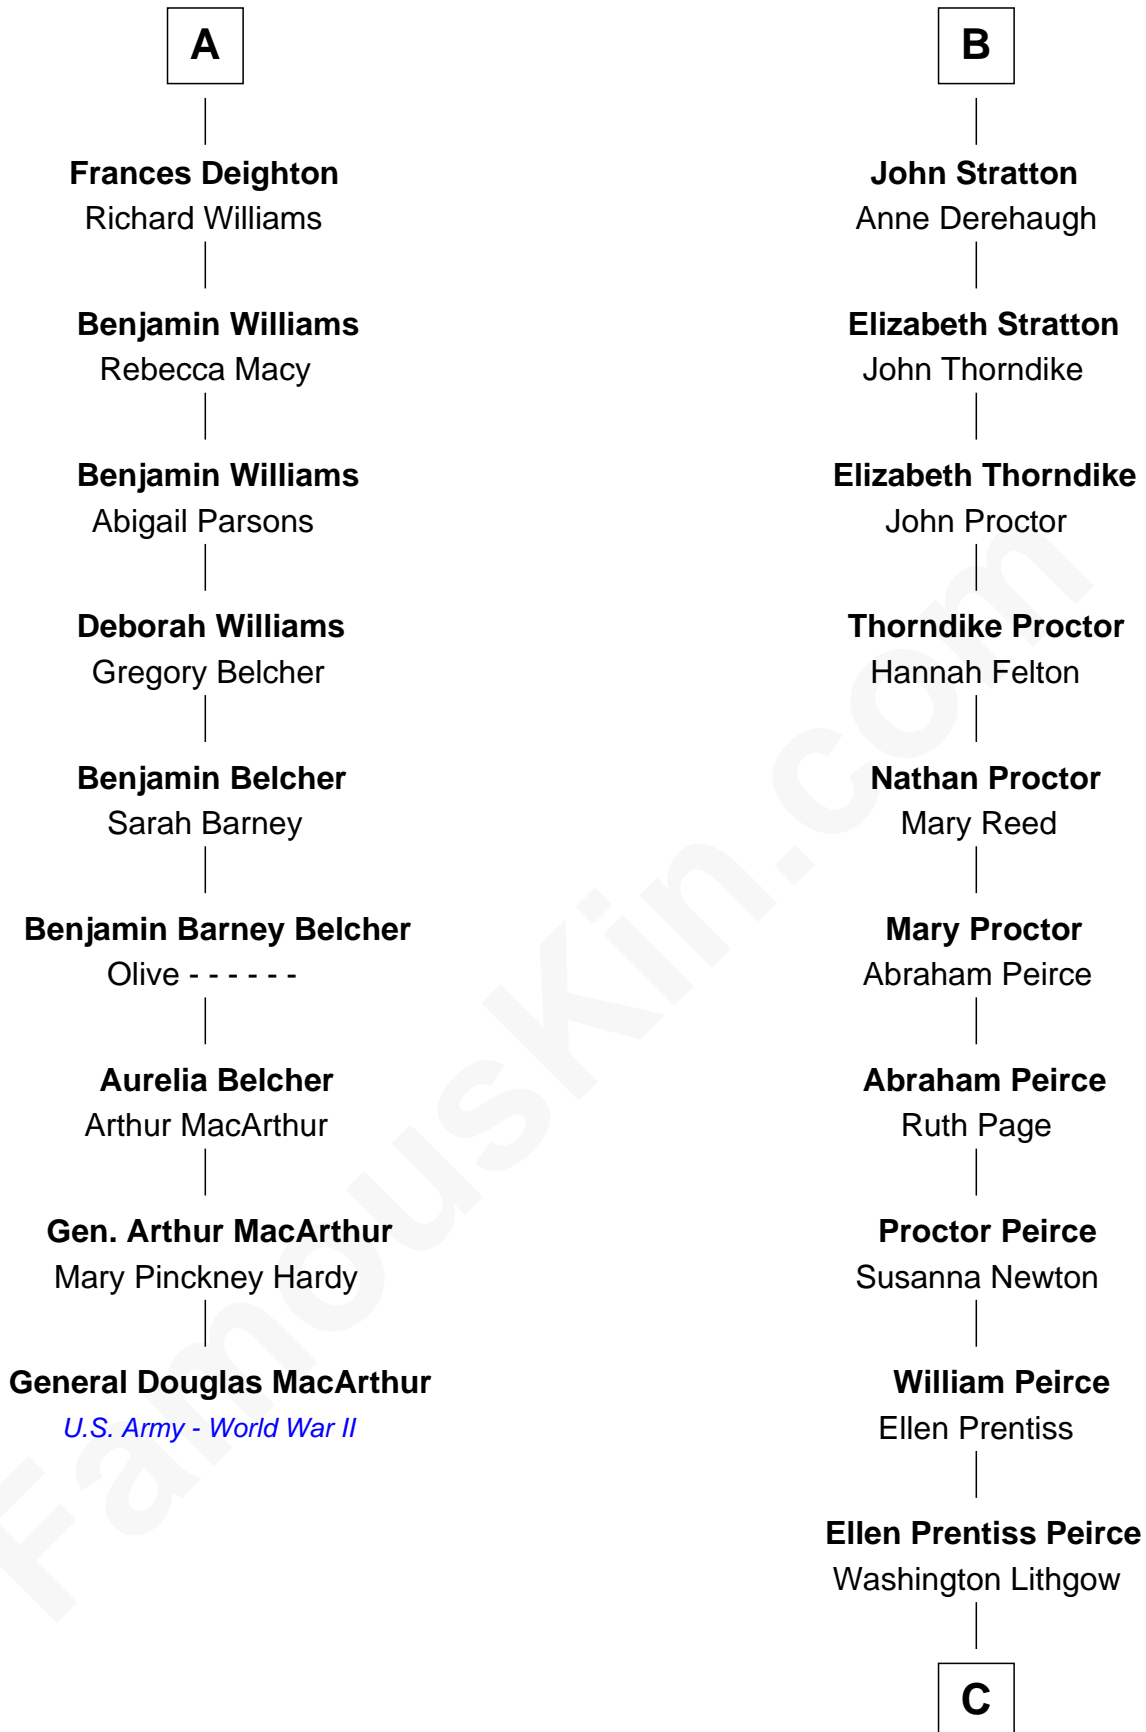

FamousKin.com
Relationship Chart of
General Douglas MacArthur
U.S. Army - World War II

15th cousin 4 times removed of

John Lithgow
Stage, TV, and Movie Actor

C

Arthur Washington Lithgow

Ina Berenice Robinson

Arthur Washington Lithgow

Sarah Jane Price

John Lithgow

Stage, TV, and Movie Actor

FamousKin.com