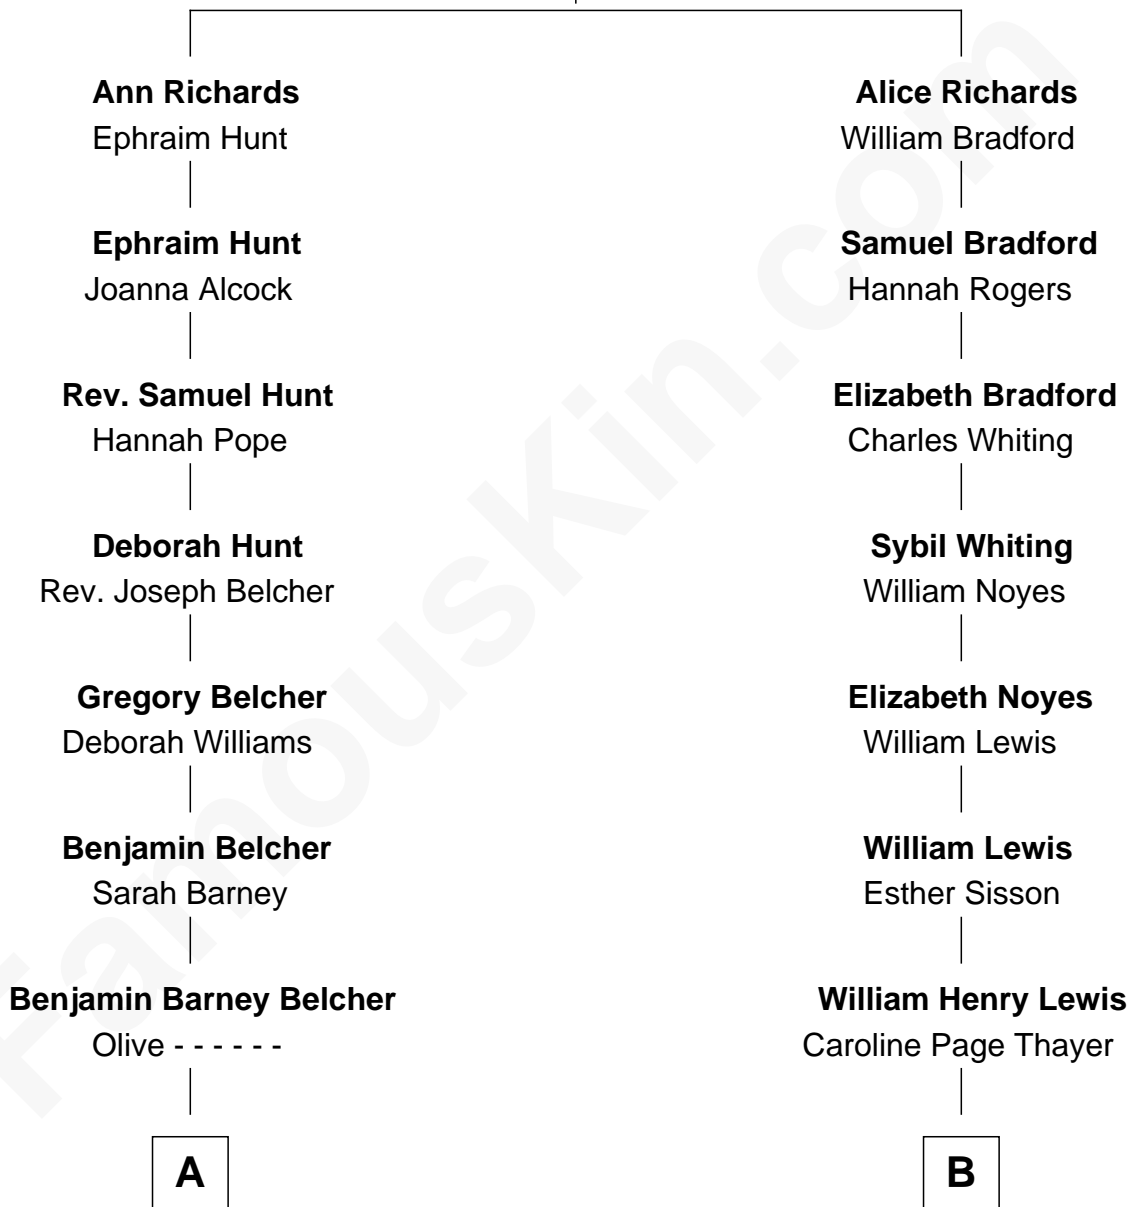

## Relationship Chart of General Douglas MacArthur

*U.S. Army - World War II*

9th cousin 1 time removed of

**David Hyde Pierce**

*Stage, TV, and Movie Actor*

**Thomas Richards**

Welthian - - - - -

**A**

**Aurelia Belcher**  
Arthur MacArthur

**Gen. Arthur MacArthur**  
Mary Pinckney Hardy

**General Douglas MacArthur**  
*U.S. Army - World War II*

**B**

**Mary Annie Lewis**  
George W. Hyde

**Helen E. Hyde**  
Arthur J. Pierce