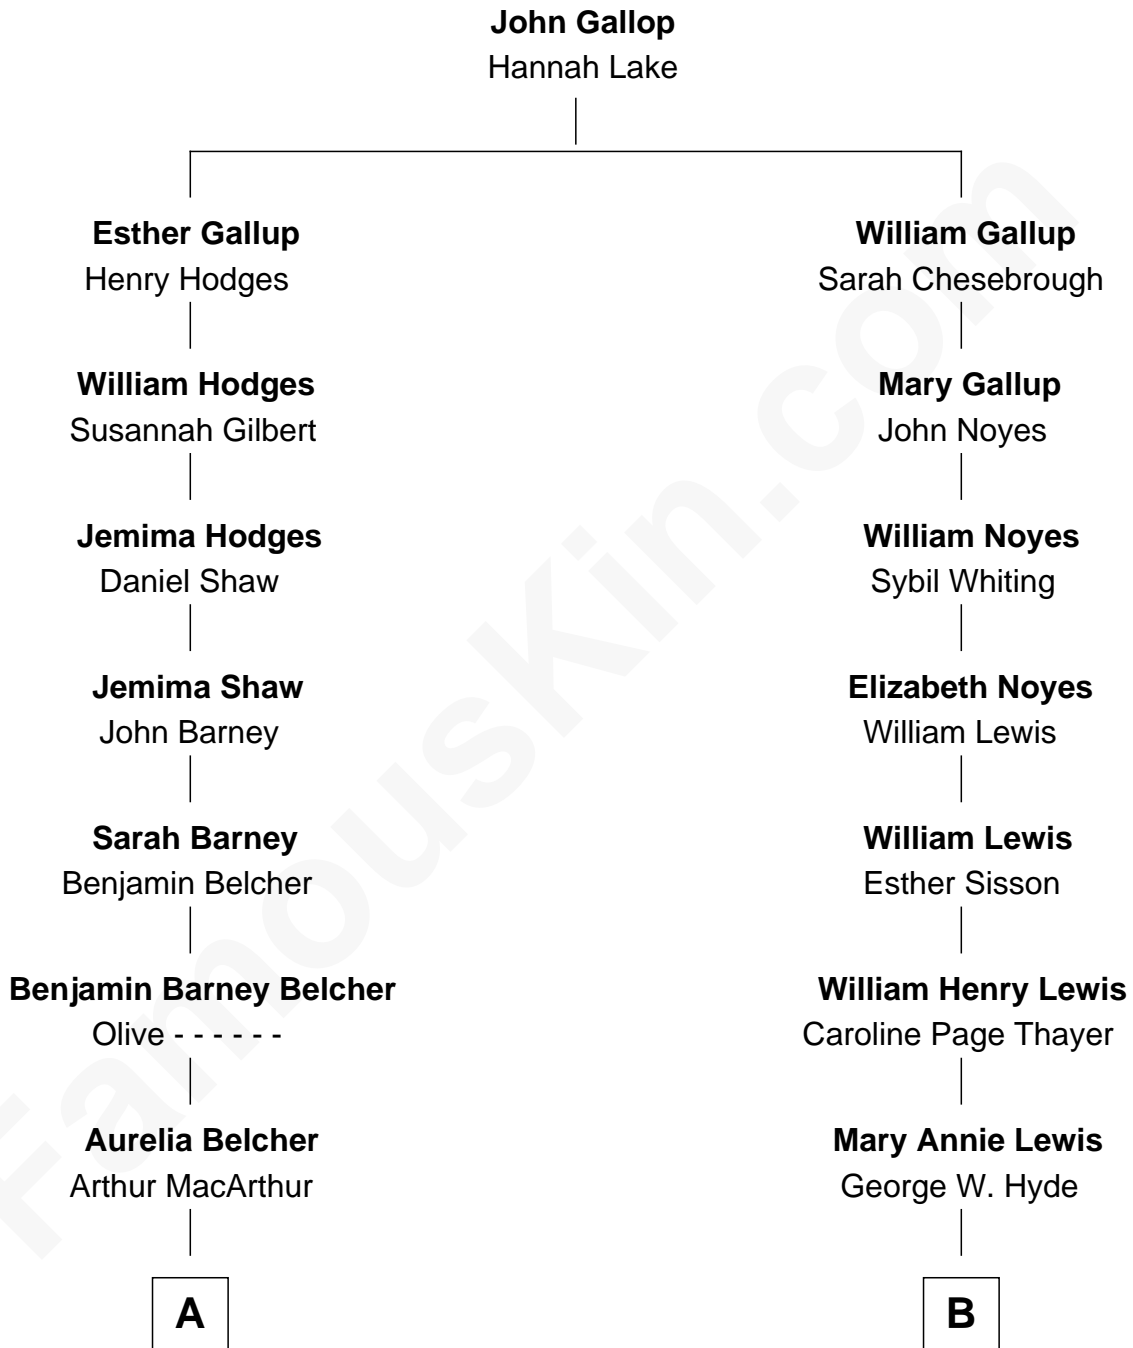

# FamousKin.com

## Relationship Chart of General Douglas MacArthur

*U.S. Army - World War II*

8th cousin 1 time removed of

**David Hyde Pierce**

*Stage, TV, and Movie Actor*

**A**

**Gen. Arthur MacArthur**

Mary Pinckney Hardy

**General Douglas MacArthur**

*U.S. Army - World War II*

**B**

**Helen E. Hyde**

Arthur J. Pierce

**George Hyde Pierce**

Laura Marie Hughes

**David Hyde Pierce**