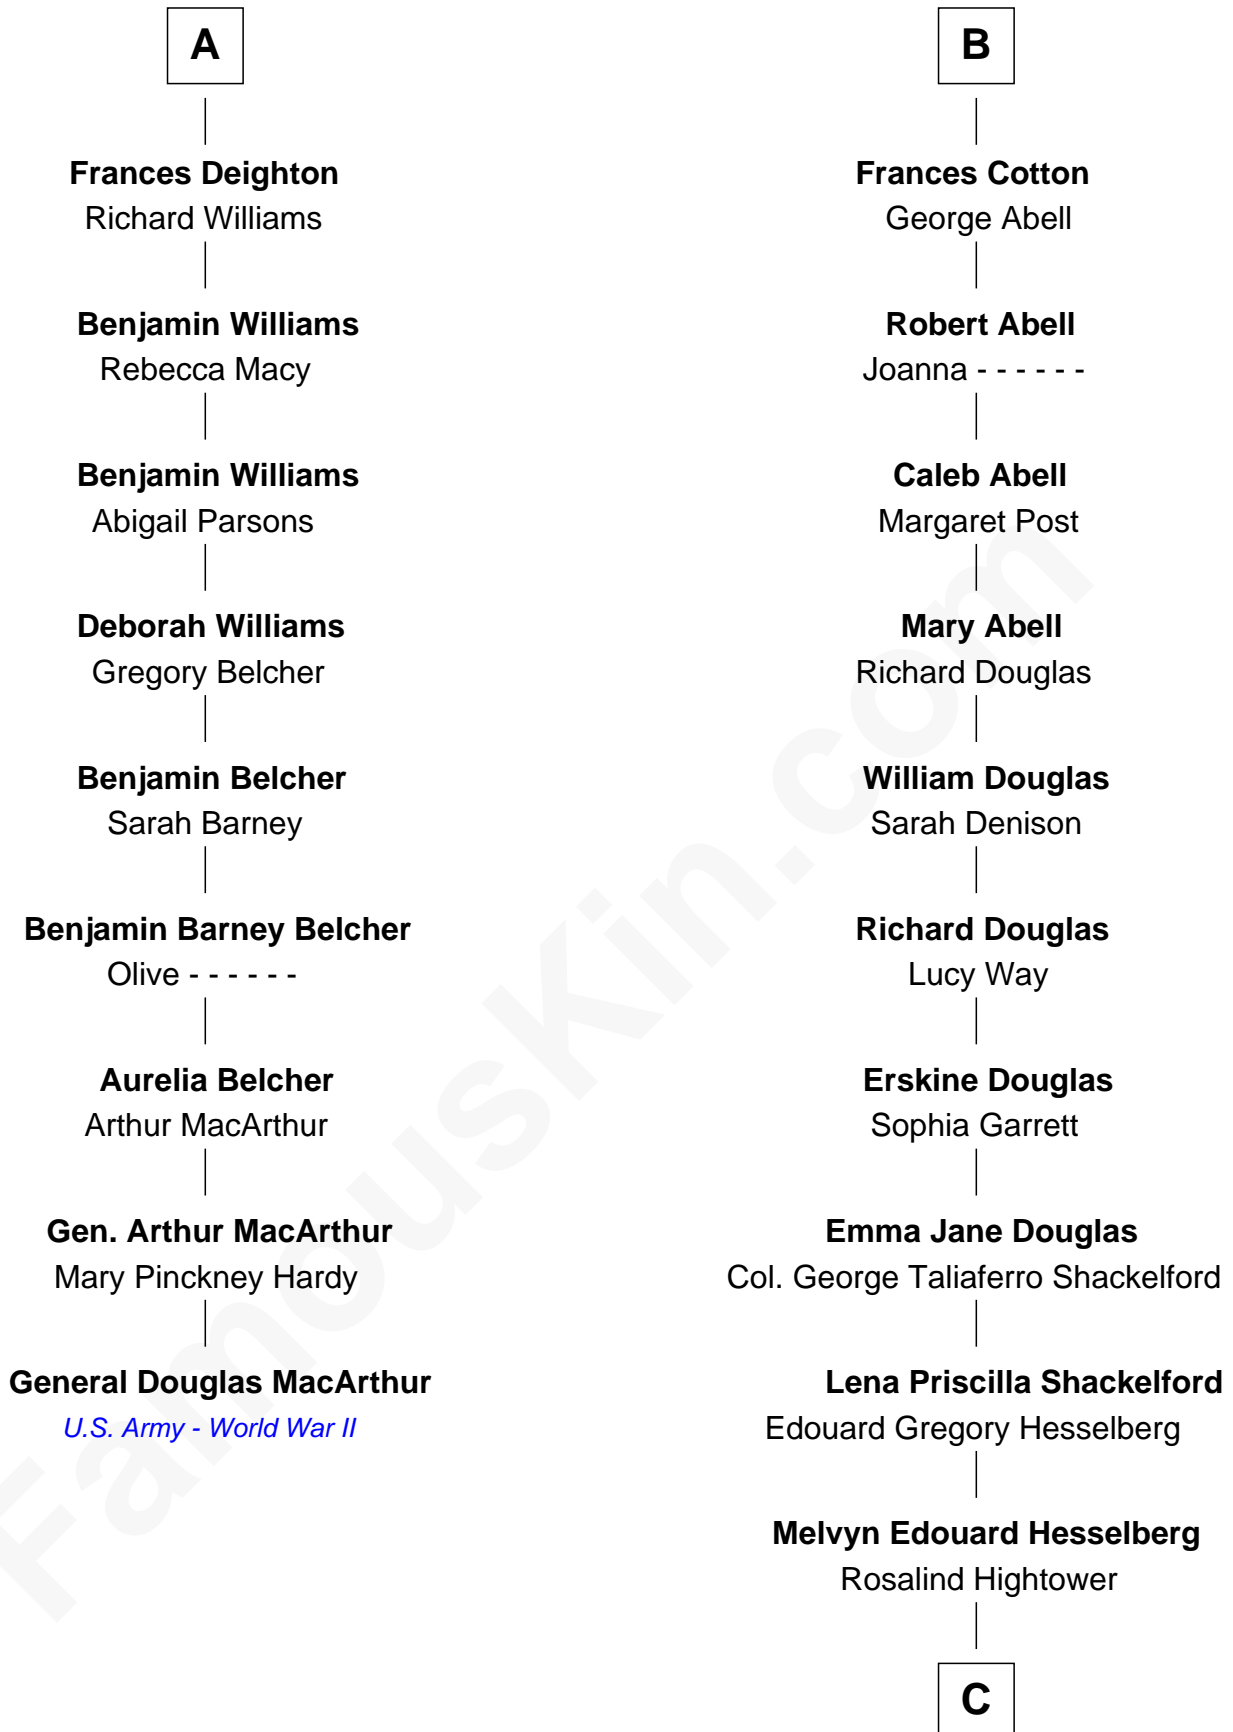

FamousKin.com
Relationship Chart of
General Douglas MacArthur
U.S. Army - World War II

15th cousin 3 times removed of

Illeana Douglas
TV and Movie Actress

Sir Edmund Ferrers
 Ellen Roche

C

Gregory Hesselberg

Joan Georgescu

Illeana Douglas

TV and Movie Actress

FamousKin.com