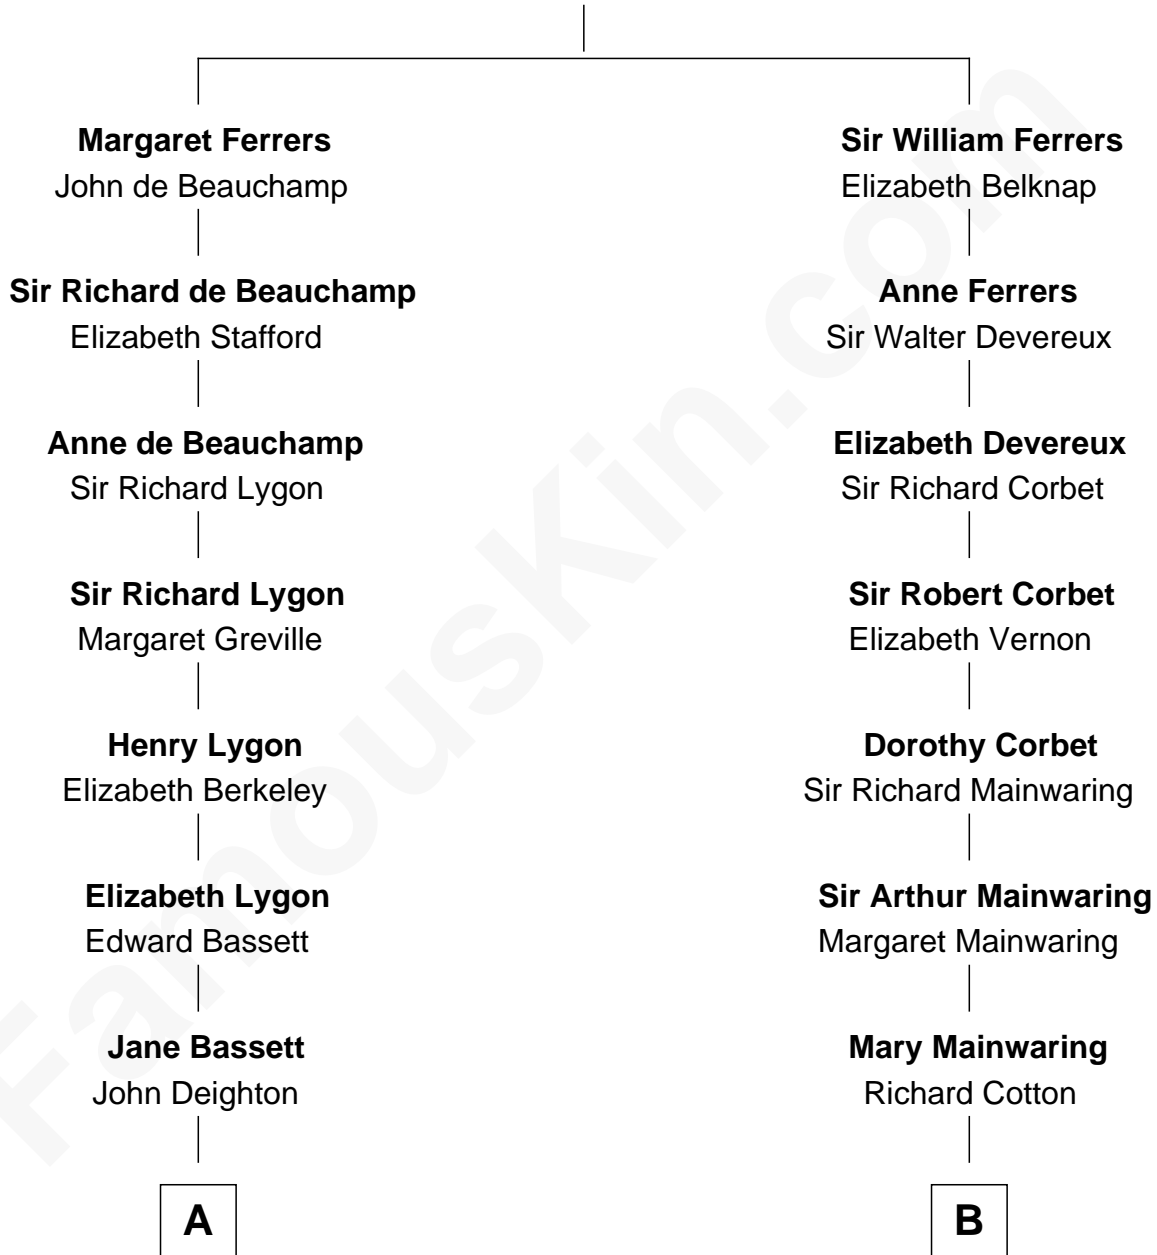

FamousKin.com
Relationship Chart of
General Douglas MacArthur
U.S. Army - World War II

15th cousin 3 times removed of

Illeana Douglas
TV and Movie Actress

Sir Edmund Ferrers
 Ellen Roche

C

Gregory Hesselberg

Joan Georgescu

Illeana Douglas

TV and Movie Actress

FamousKin.com