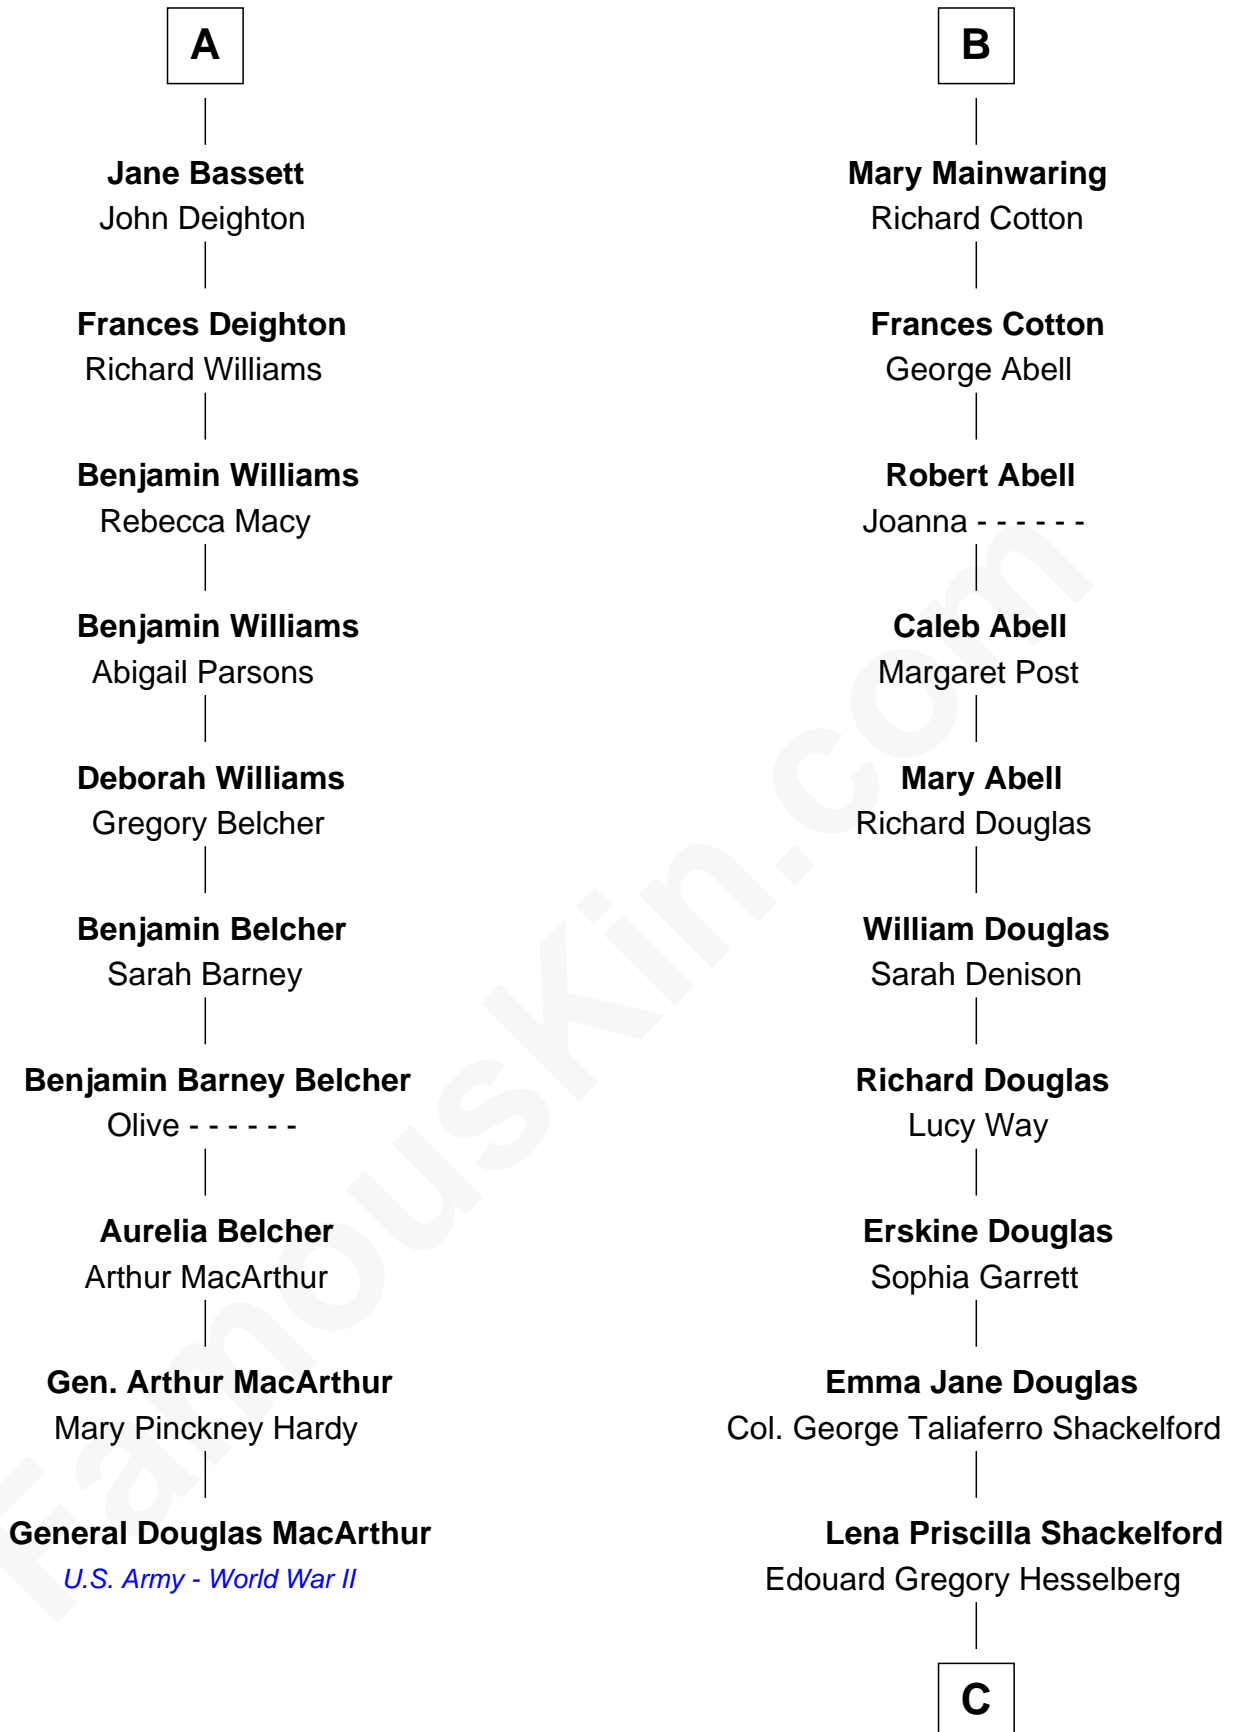

**FamousKin.com**  
**Relationship Chart of**  
**General Douglas MacArthur**  
*U.S. Army - World War II*

16th cousin 3 times removed of

**Illeana Douglas**  
*TV and Movie Actress*

**Sir Richard Fitzalan**  
 Elizabeth de Bohun

C

**Melvyn Edouard Hesselberg**

Rosalind Hightower

**Gregory Hesselberg**

Joan Georgescu

**Illeana Douglas**

*TV and Movie Actress*

FamousKin.com