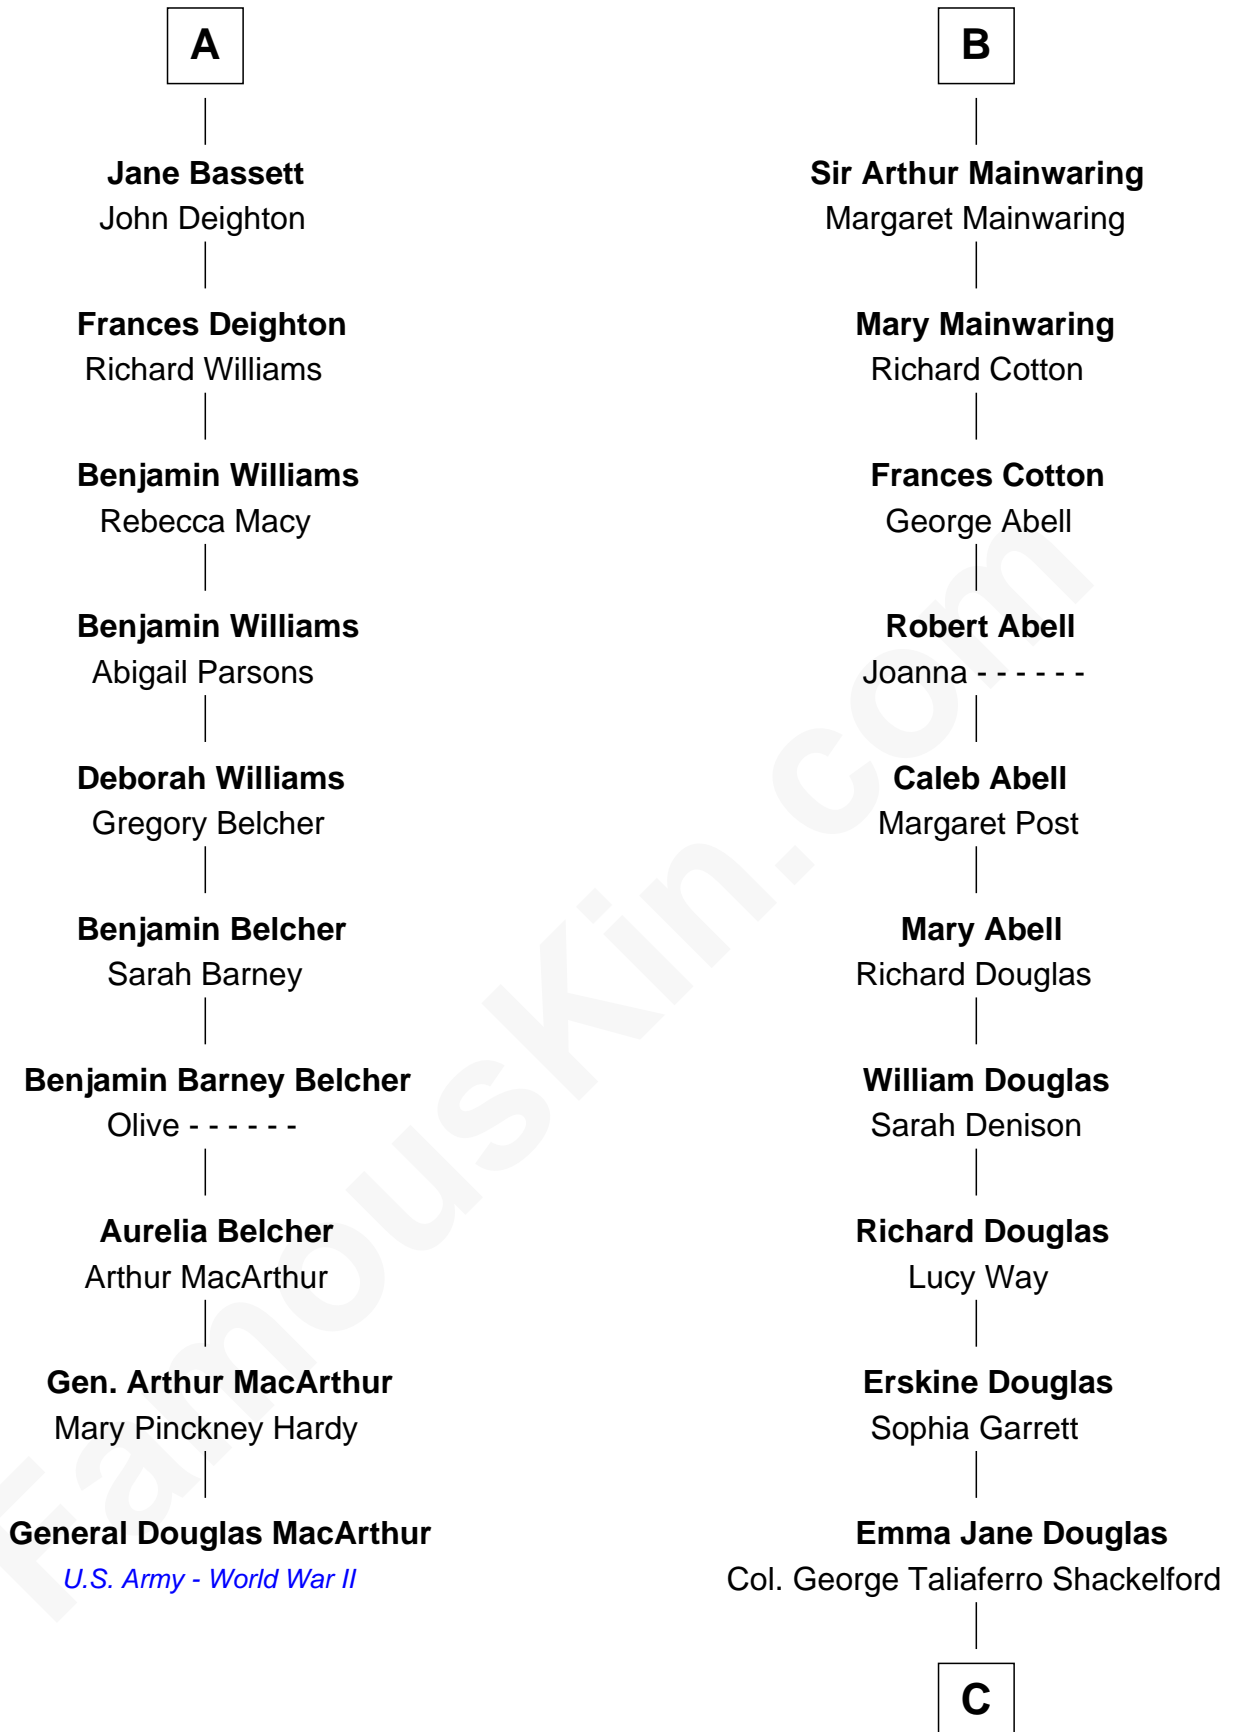

FamousKin.com
Relationship Chart of
General Douglas MacArthur
U.S. Army - World War II

16th cousin 2 times removed of

Melvyn Douglas
Movie Actor

C

Lena Priscilla Shackelford
Edouard Gregory Hesselberg

Melvyn Douglas
Movie Actor

FamousKin.com