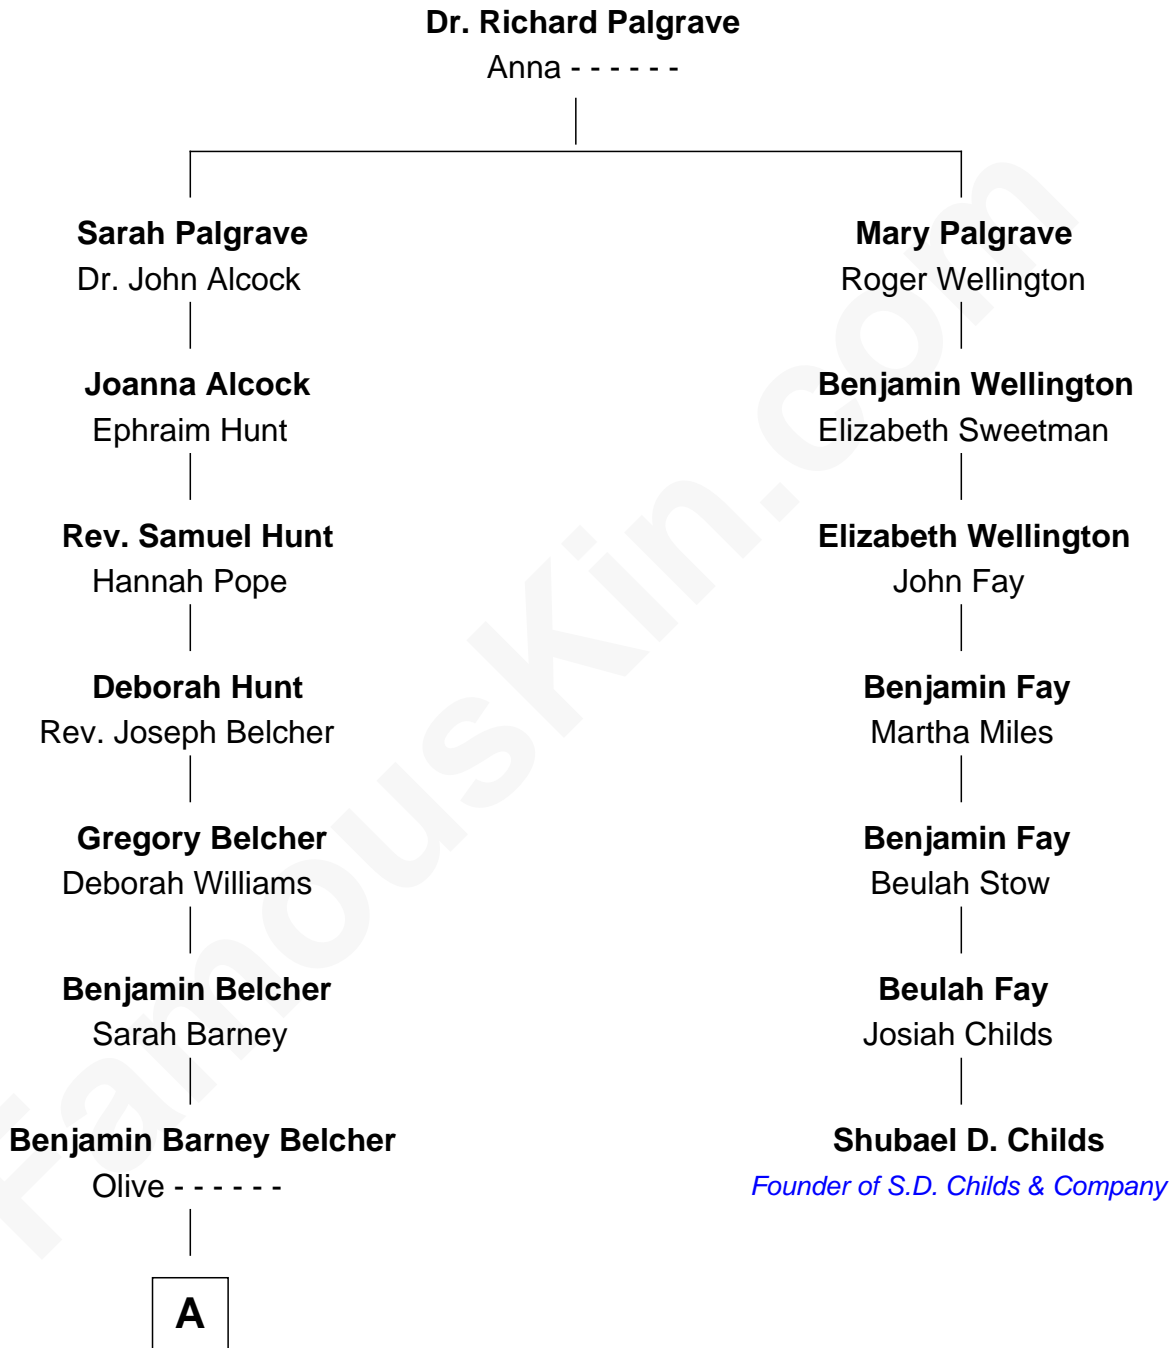

FamousKin.com
Relationship Chart of
General Douglas MacArthur
U.S. Army - World War II

6th cousin 3 times removed of

Shubael D. Childs
Founder of S.D. Childs & Company

A

—
Aurelia Belcher
Arthur MacArthur

—
Gen. Arthur MacArthur
Mary Pinckney Hardy

—
General Douglas MacArthur
U.S. Army - World War II

FamousKin.com