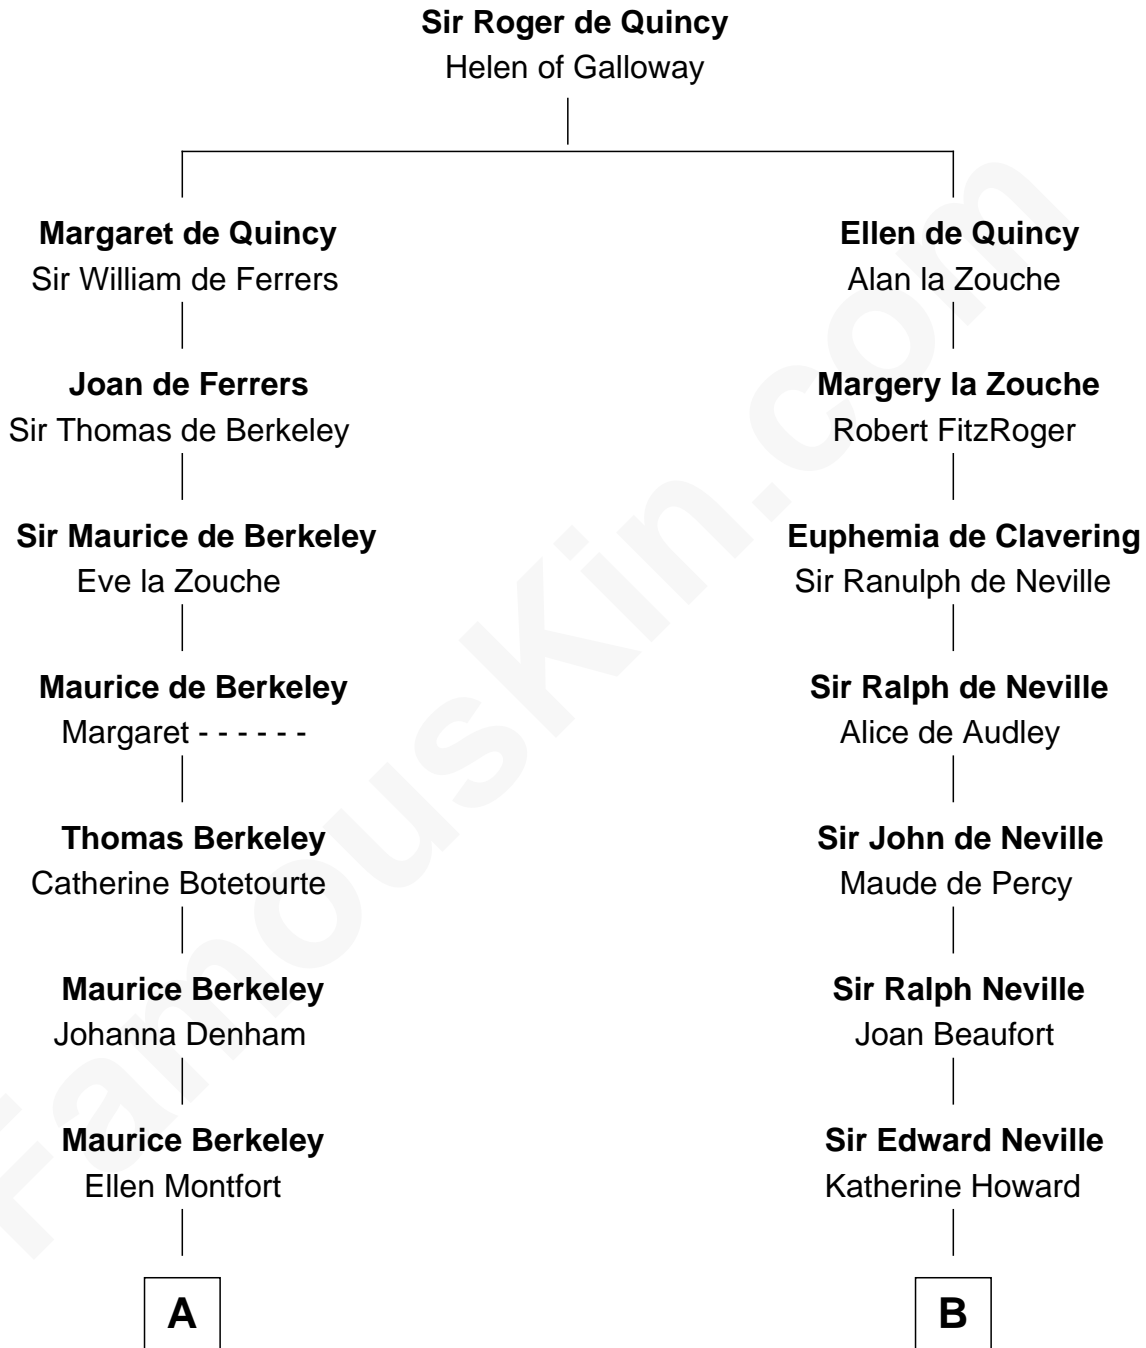

FamousKin.com
Relationship Chart of
General Douglas MacArthur
U.S. Army - World War II

17th cousin 4 times removed of

Thomas Jefferson

3rd U.S. President and Signer of the Declaration of Independence

FamousKin.com