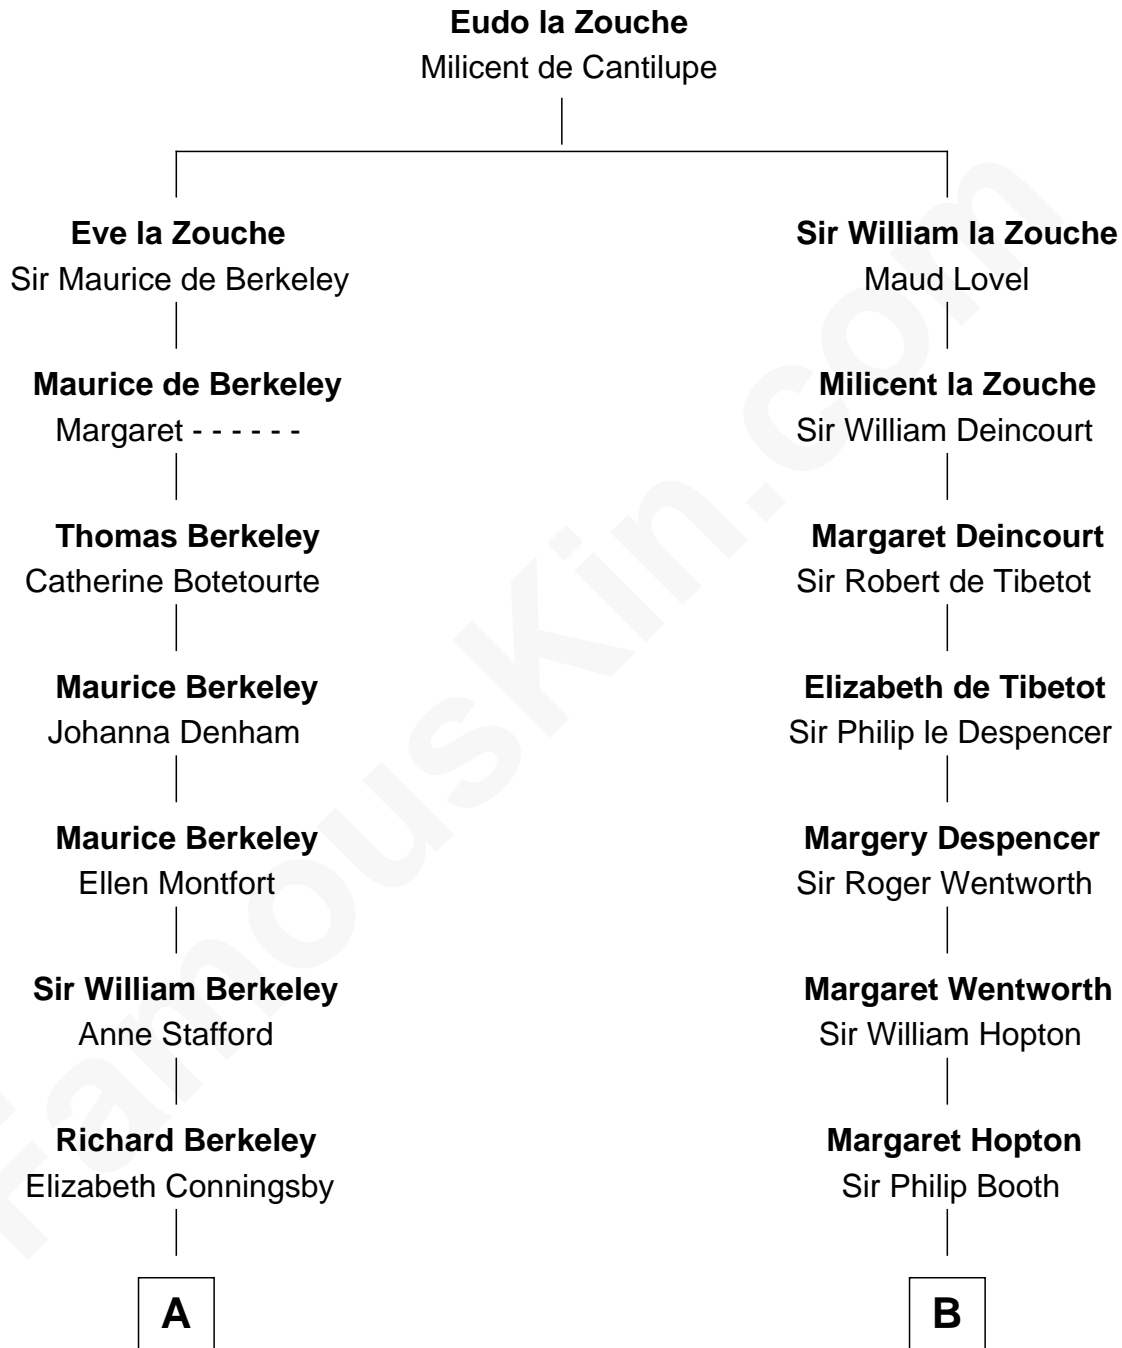

FamousKin.com
Relationship Chart of
General Douglas MacArthur
U.S. Army - World War II

16th cousin 3 times removed of

Thomas Jefferson

3rd U.S. President and Signer of the Declaration of Independence

C

—
Aurelia Belcher
Arthur MacArthur

—
Gen. Arthur MacArthur
Mary Pinckney Hardy

—
General Douglas MacArthur
U.S. Army - World War II

FamousKin.com