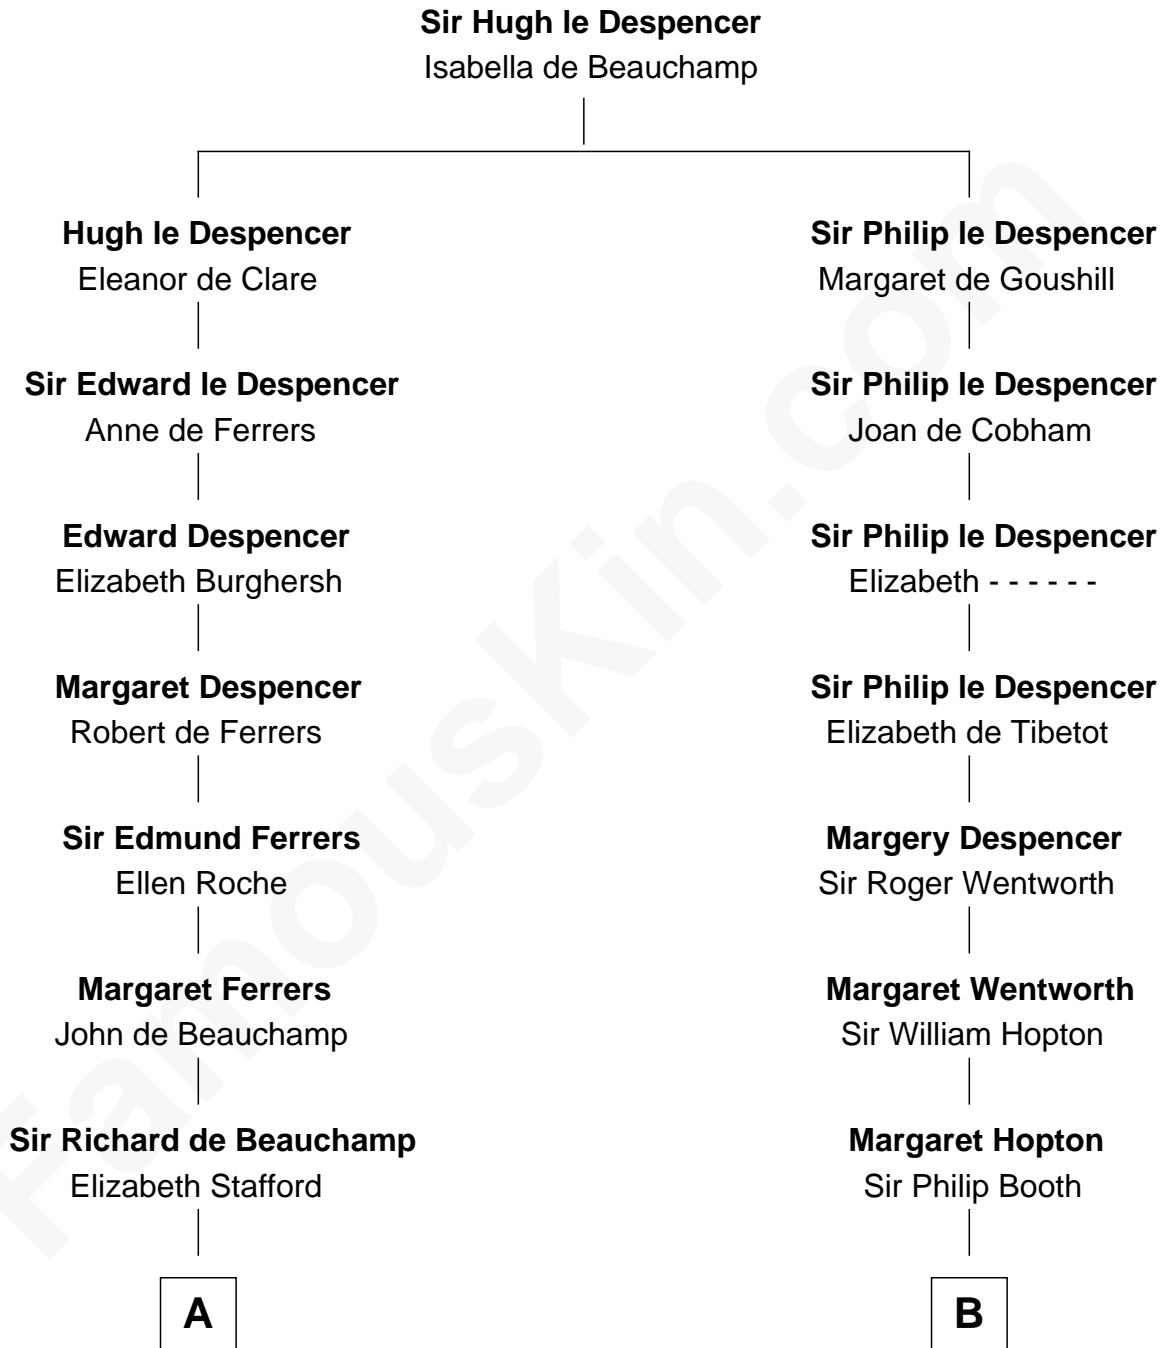

FamousKin.com
Relationship Chart of
General Douglas MacArthur
U.S. Army - World War II

16th cousin 4 times removed of

Thomas Jefferson

3rd U.S. President and Signer of the Declaration of Independence

FamousKin.com