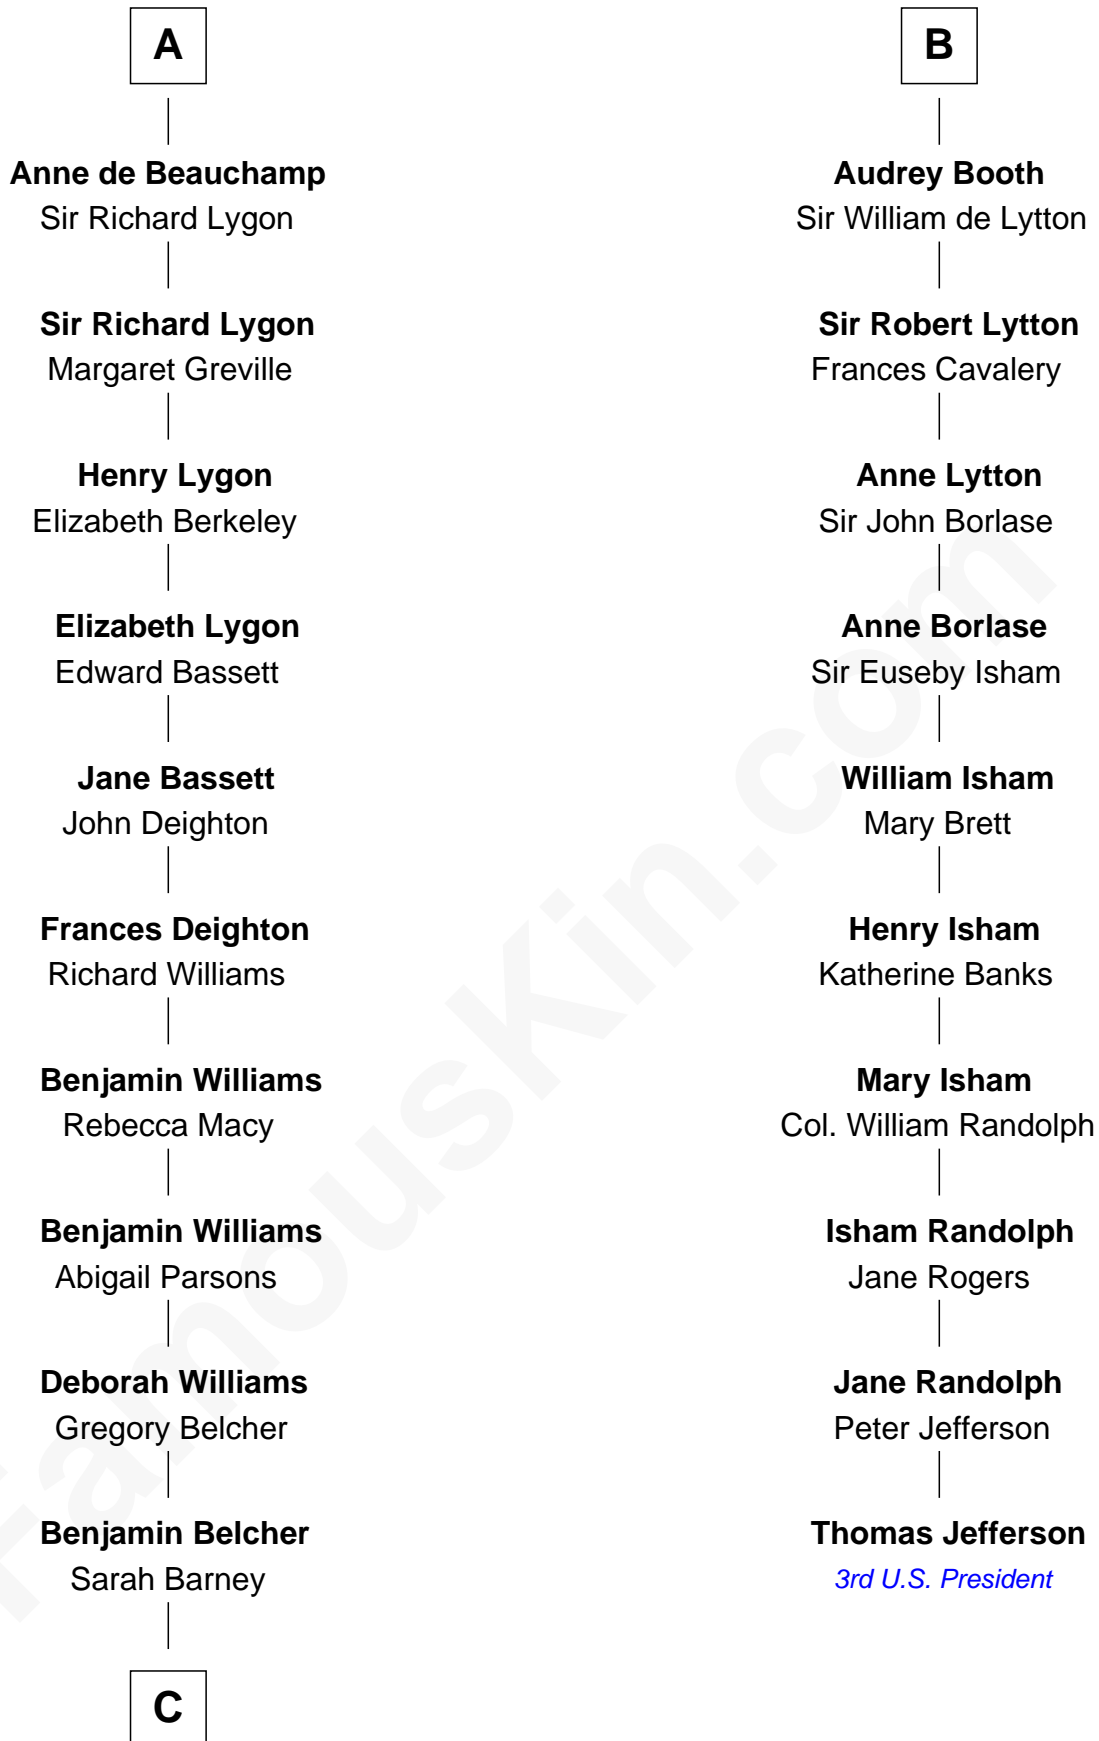

FamousKin.com
Relationship Chart of
General Douglas MacArthur
U.S. Army - World War II

16th cousin 4 times removed of

Thomas Jefferson

3rd U.S. President and Signer of the Declaration of Independence

FamousKin.com