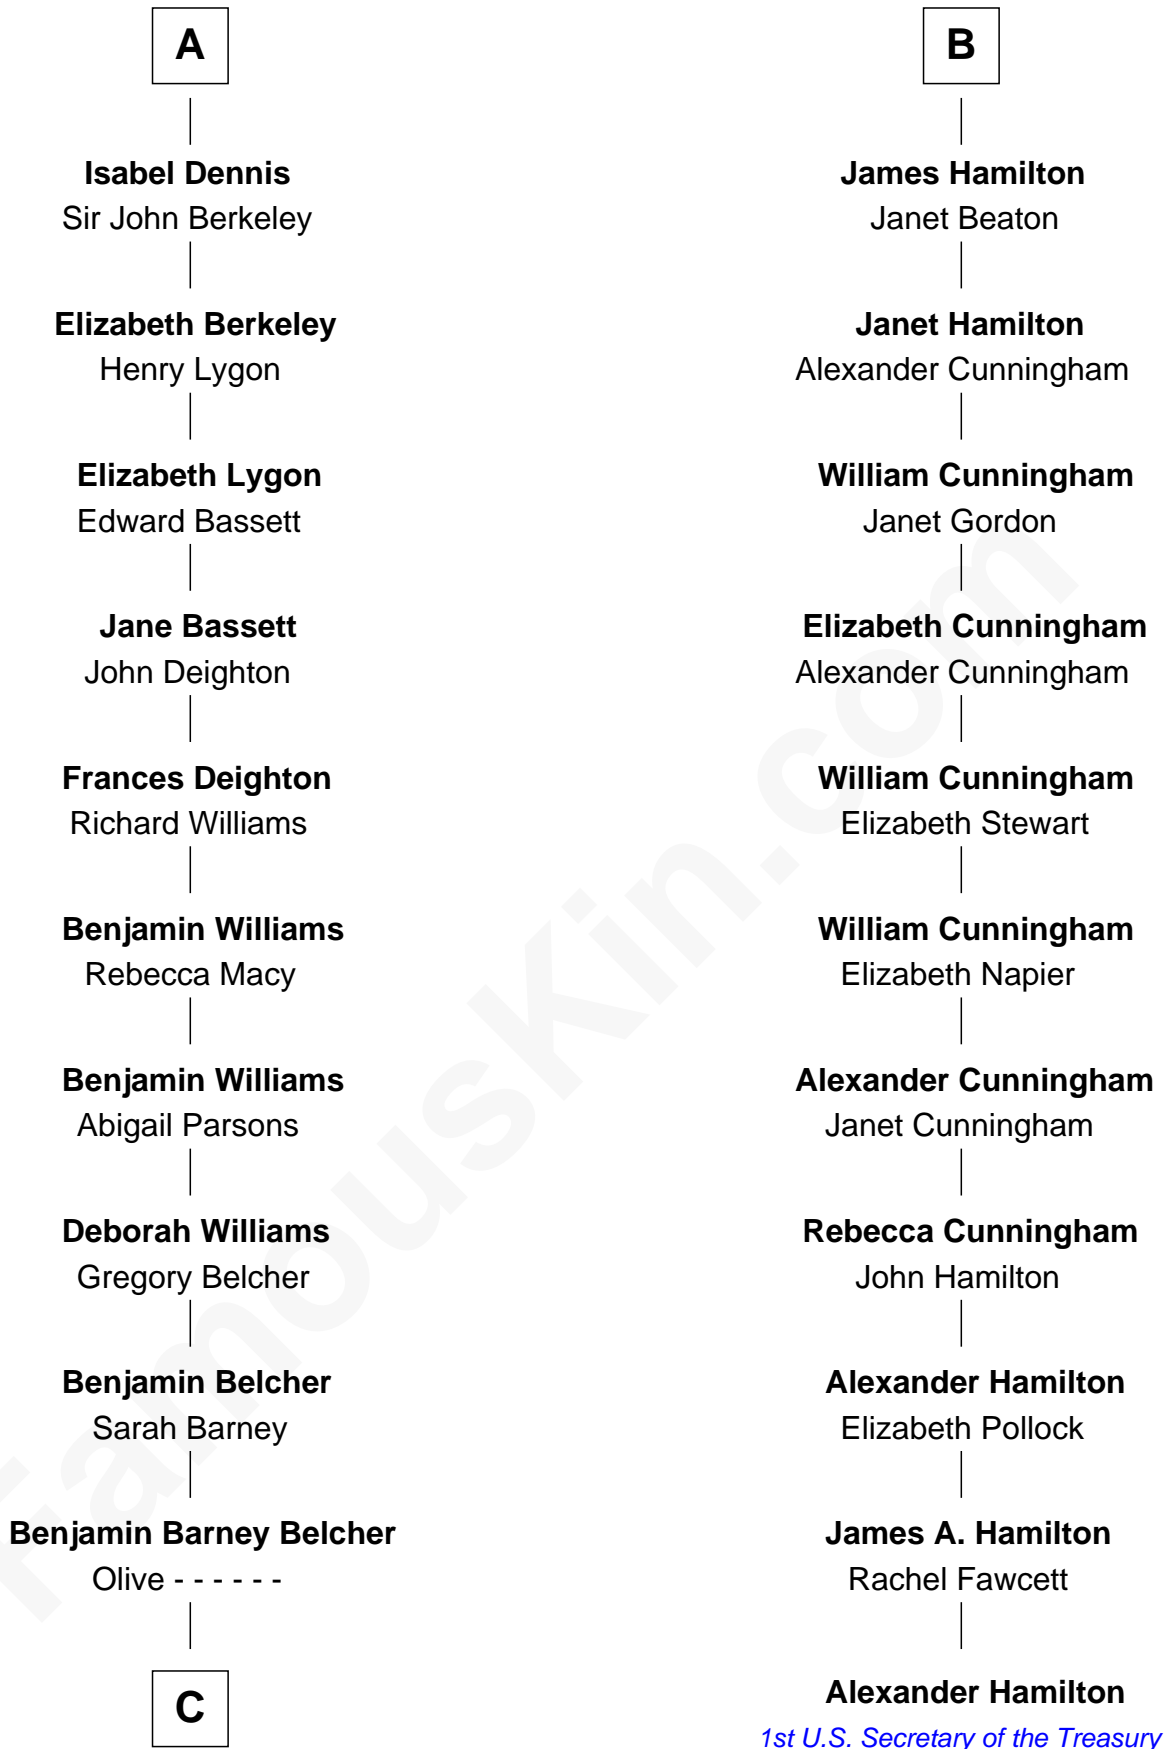

FamousKin.com
Relationship Chart of
General Douglas MacArthur
U.S. Army - World War II

17th cousin 2 times removed of

Alexander Hamilton
1st U.S. Secretary of the Treasury

C

—
Aurelia Belcher
Arthur MacArthur

—
Gen. Arthur MacArthur
Mary Pinckney Hardy

—
General Douglas MacArthur
U.S. Army - World War II

FamousKin.com