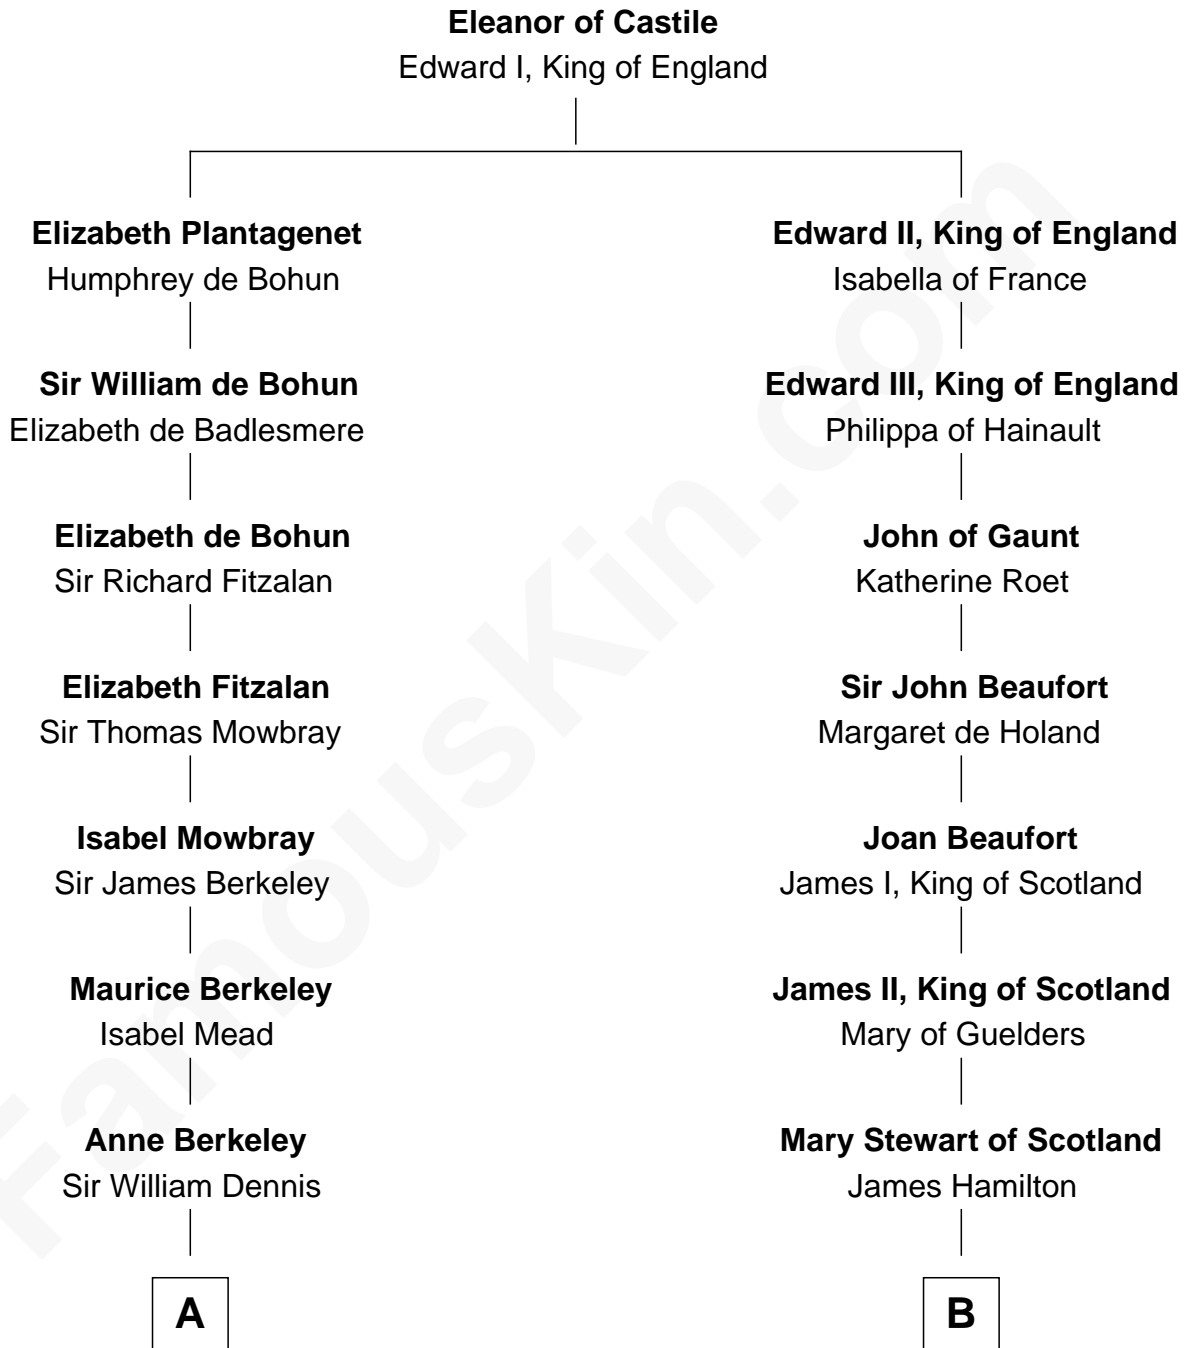

FamousKin.com
Relationship Chart of
General Douglas MacArthur
U.S. Army - World War II

17th cousin 2 times removed of

Alexander Hamilton
1st U.S. Secretary of the Treasury

C

—
Aurelia Belcher
Arthur MacArthur

—
Gen. Arthur MacArthur
Mary Pinckney Hardy

—
General Douglas MacArthur
U.S. Army - World War II

FamousKin.com