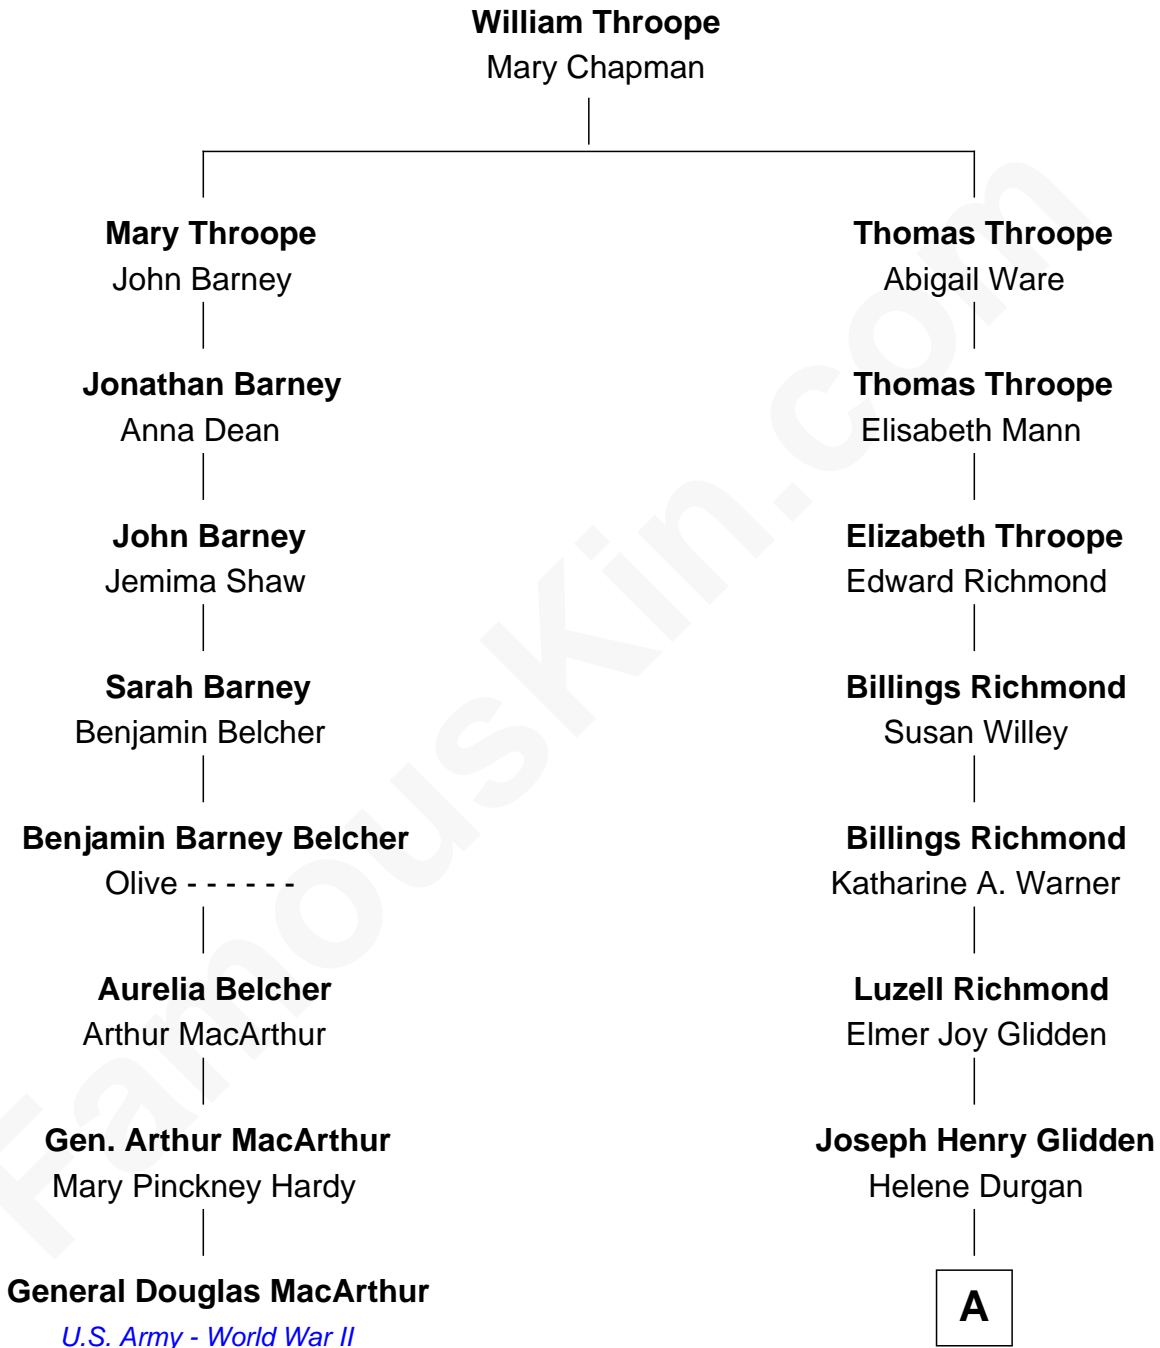

FamousKin.com
Relationship Chart of
General Douglas MacArthur
U.S. Army - World War II

7th cousin 2 times removed of

Zac Efron
Movie Actor

A

June Helene Glidden
Robert Harold Baskett

Starla June Baskett
David Leslie Efron

Zac Efron
Movie Actor