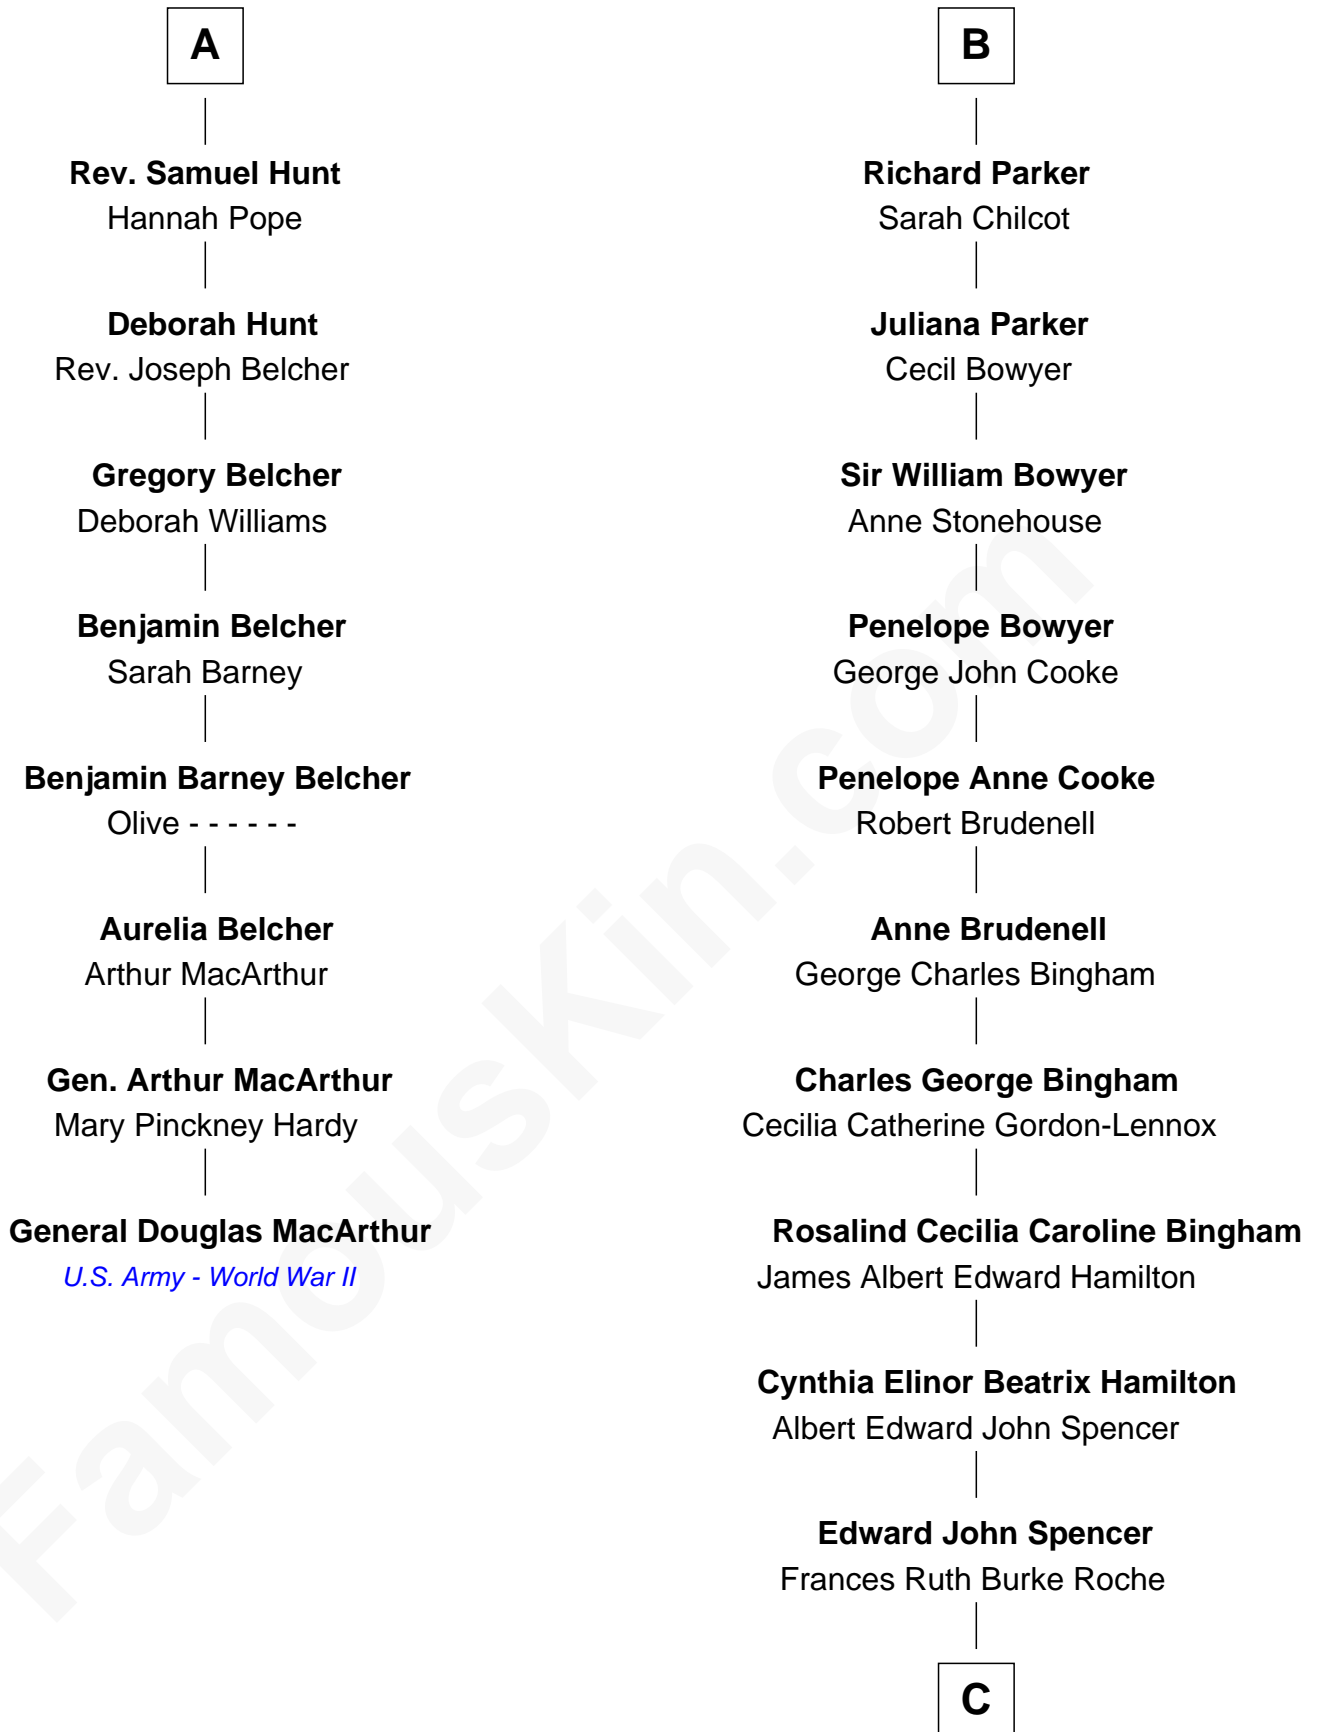

FamousKin.com
Relationship Chart of
General Douglas MacArthur
U.S. Army - World War II

14th cousin 4 times removed of

Prince William
Prince of Wales

Sir William Brandon
 Elizabeth Wingfield

C

Princess Diana Frances Spencer
Charles III, King of the United Kingdom

Prince William
Prince of Wales

FamousKin.com