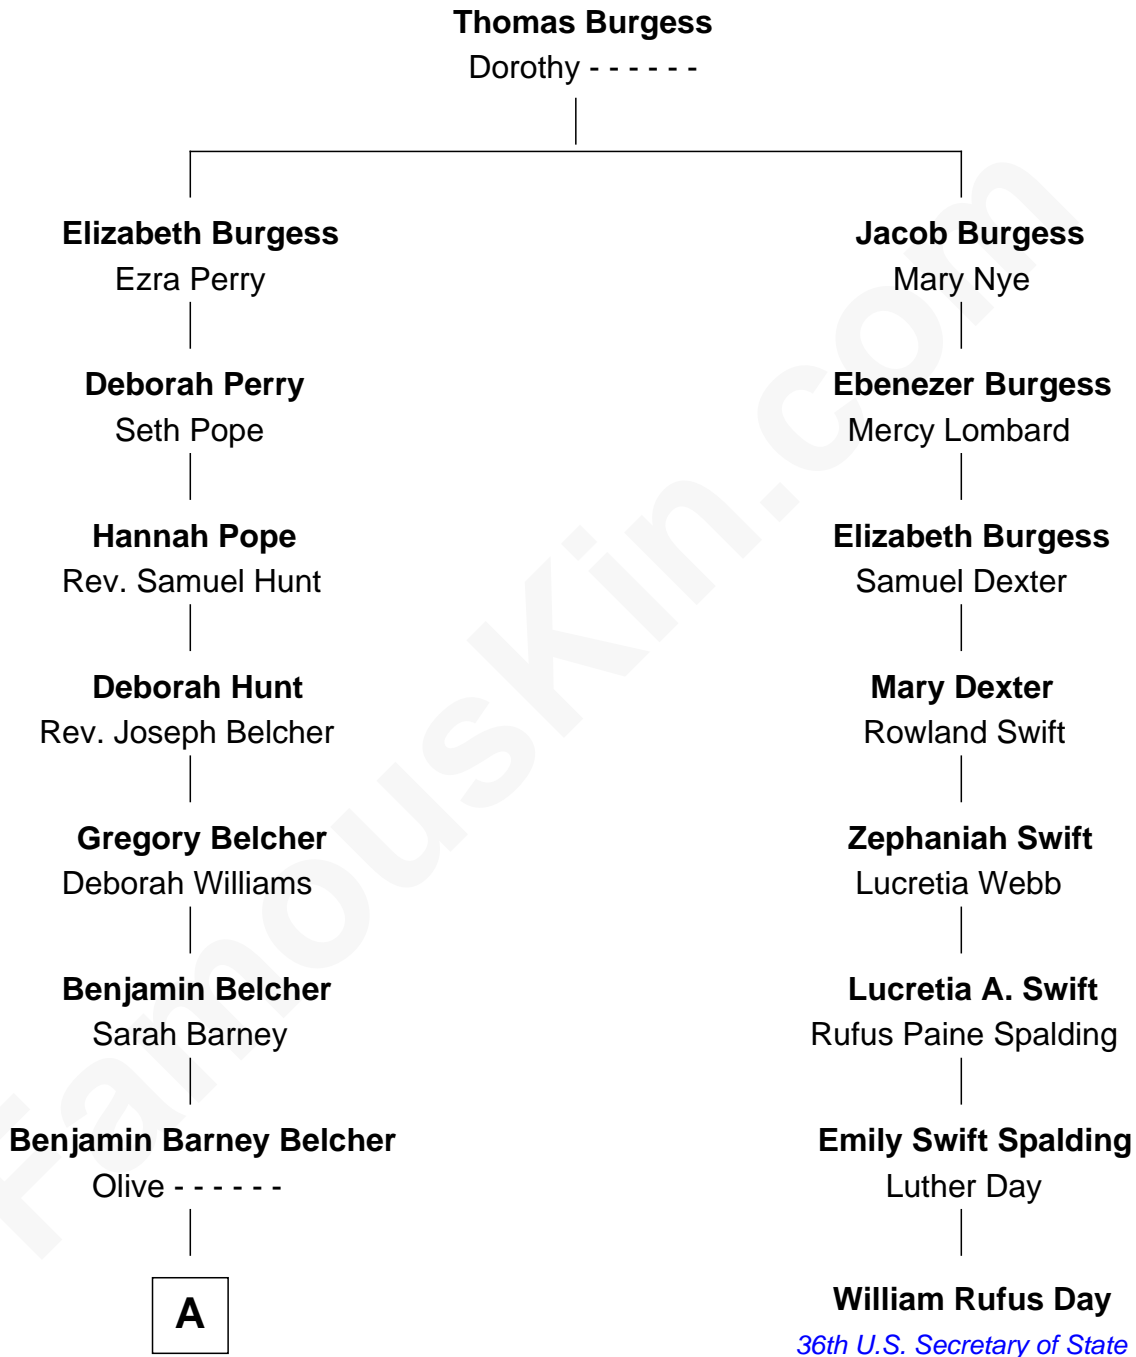

**FamousKin.com**  
**Relationship Chart of**  
**General Douglas MacArthur**  
*U.S. Army - World War II*

7th cousin 2 times removed of

**William Rufus Day**  
*36th U.S. Secretary of State*

**A**

—  
**Aurelia Belcher**  
Arthur MacArthur

—  
**Gen. Arthur MacArthur**  
Mary Pinckney Hardy

—  
**General Douglas MacArthur**  
*U.S. Army - World War II*

FamousKin.com