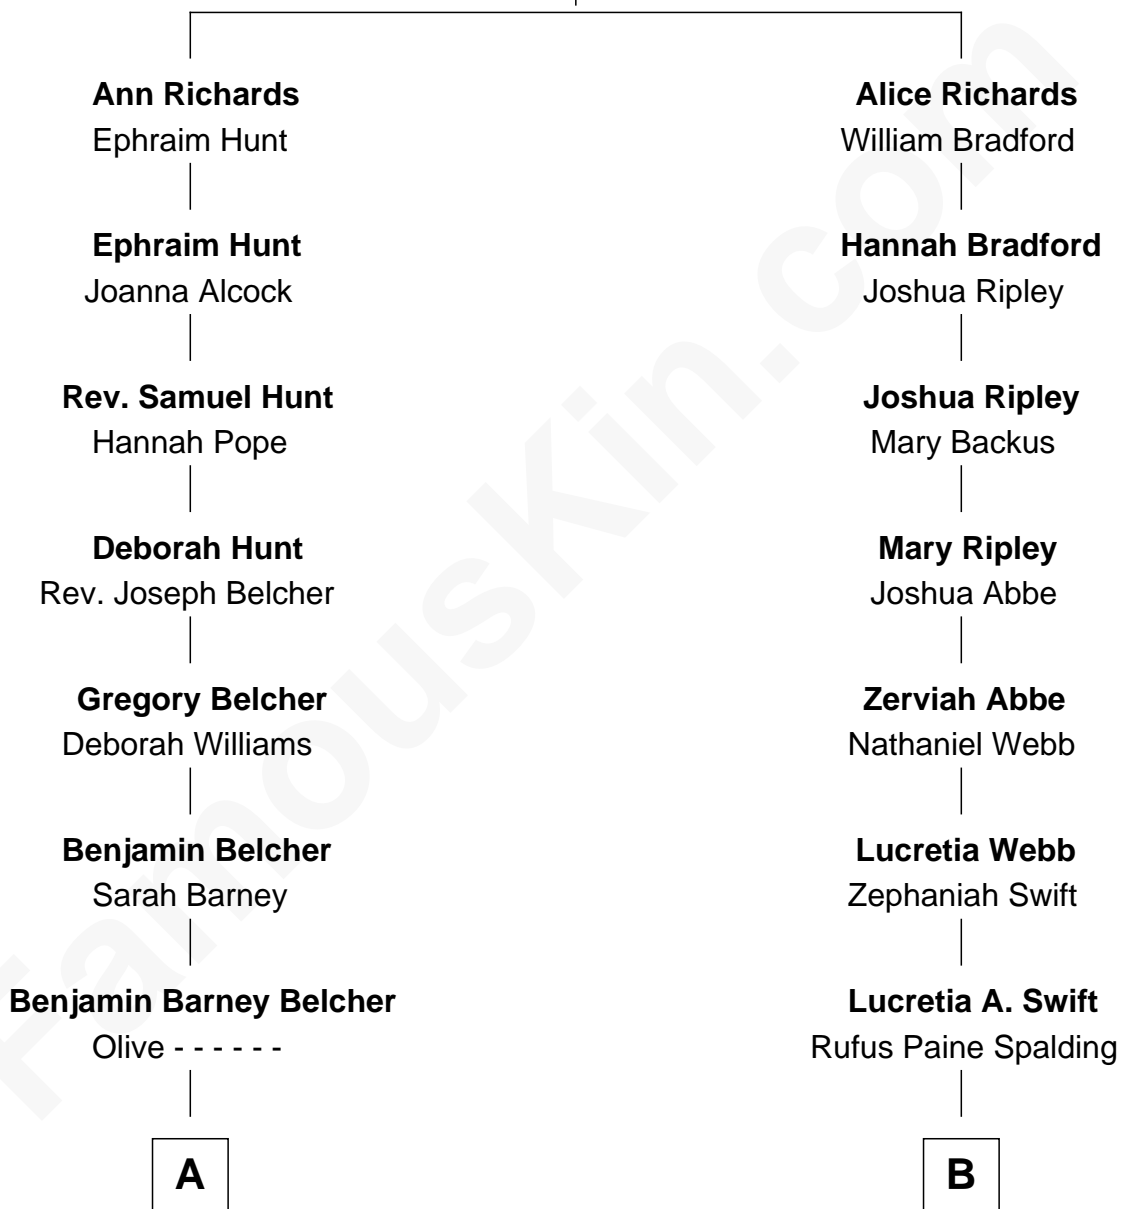

## Relationship Chart of General Douglas MacArthur

*U.S. Army - World War II*

8th cousin 1 time removed of

**William Rufus Day**

*36th U.S. Secretary of State*

**Thomas Richards**

Welthian - - - - -

**A**

**Aurelia Belcher**  
Arthur MacArthur

**Gen. Arthur MacArthur**  
Mary Pinckney Hardy

**General Douglas MacArthur**  
*U.S. Army - World War II*

**B**

**Emily Swift Spalding**  
Luther Day

**William Rufus Day**  
*36th U.S. Secretary of State*