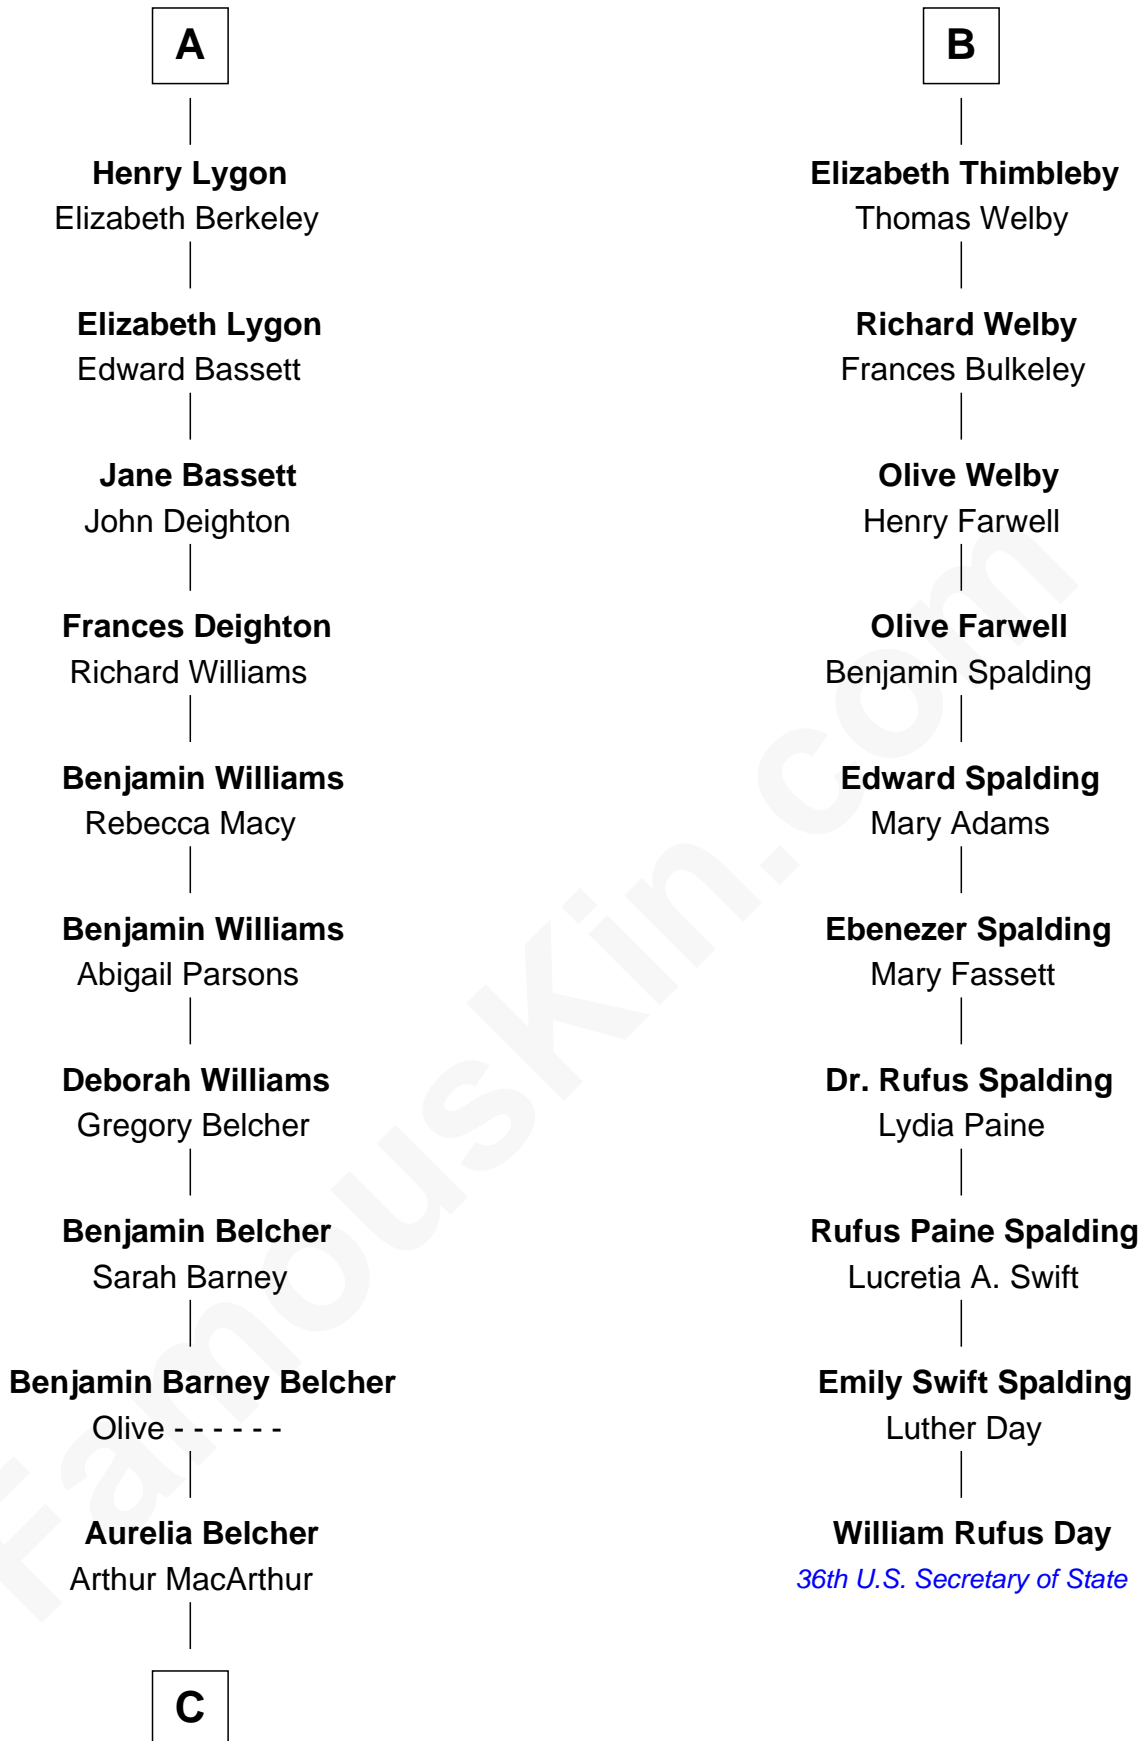

**FamousKin.com**  
**Relationship Chart of**  
**General Douglas MacArthur**

*U.S. Army - World War II*

**16th cousin 2 times removed of**

**William Rufus Day**

*36th U.S. Secretary of State*

C

Gen. Arthur MacArthur  
Mary Pinckney Hardy

General Douglas MacArthur  
*U.S. Army - World War II*

FamousKin.com