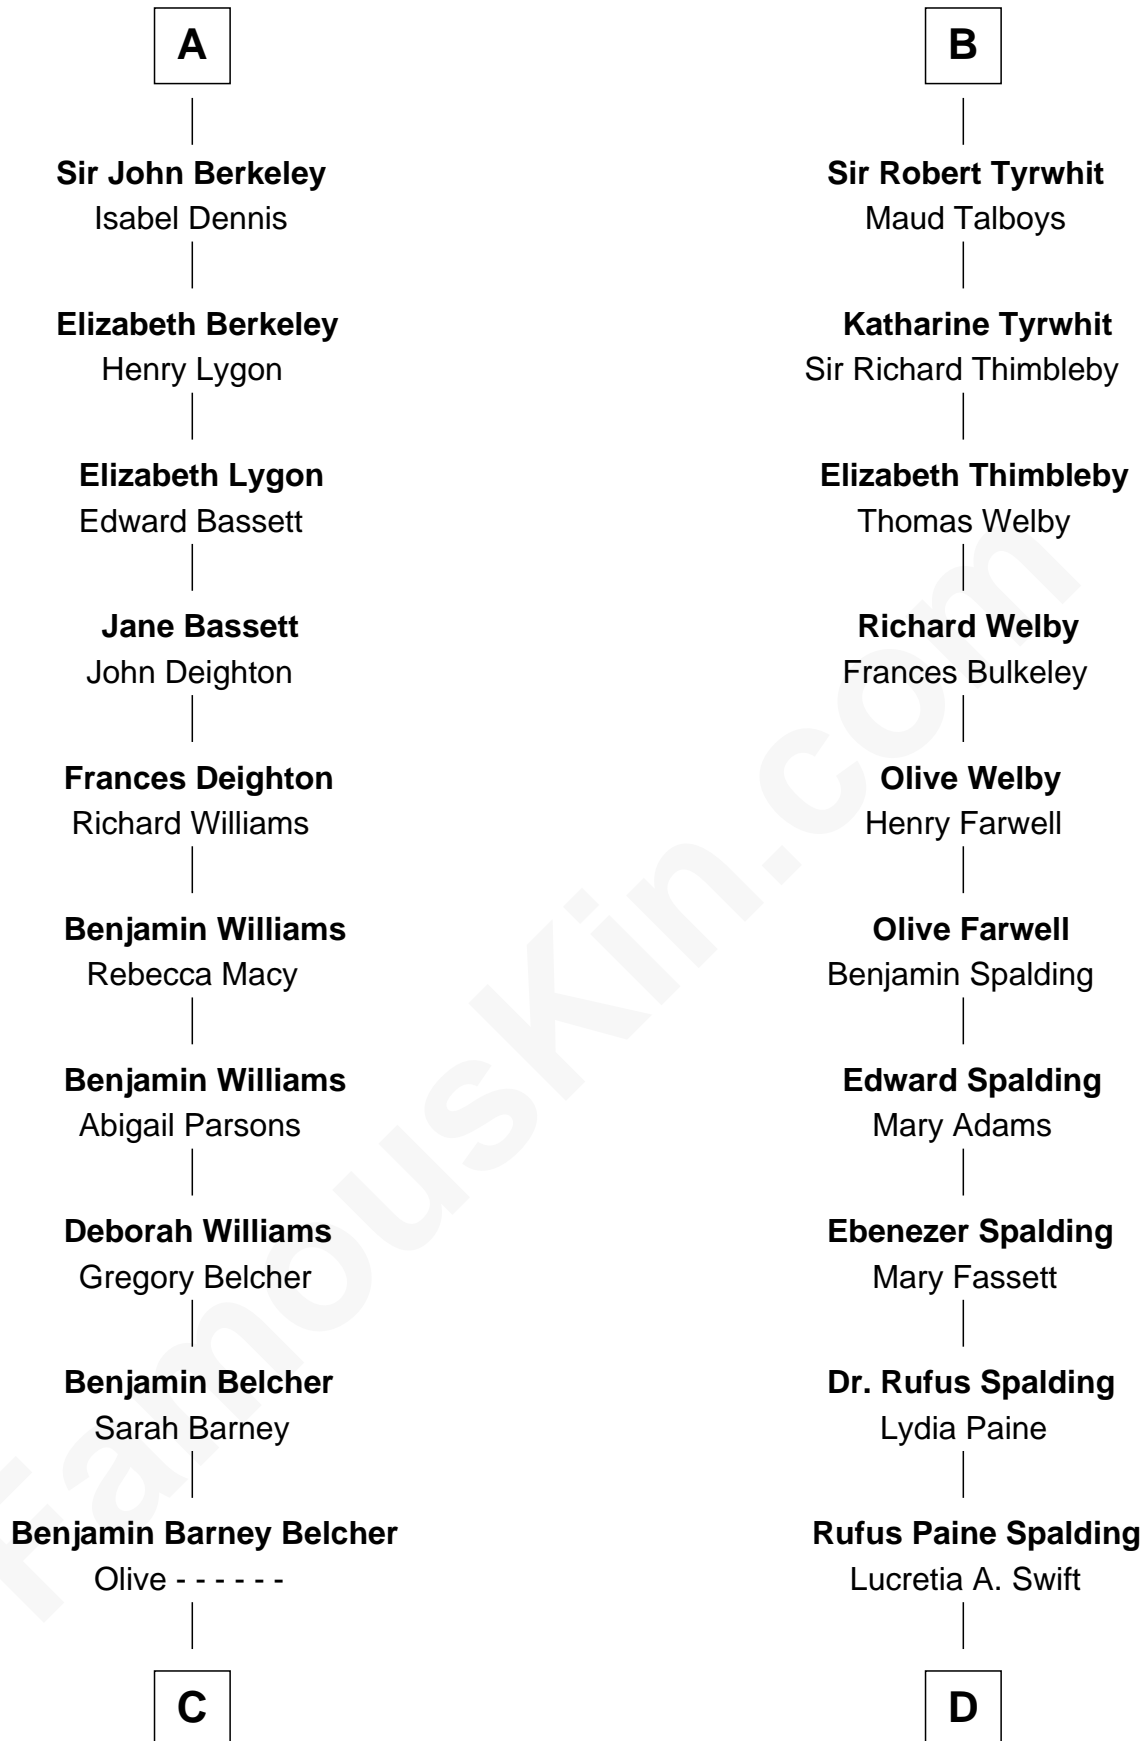

FamousKin.com
Relationship Chart of
General Douglas MacArthur

U.S. Army - World War II

18th cousin 1 time removed of

William Rufus Day

36th U.S. Secretary of State

Eudo la Zouche
 Milicent de Cantilupe

Eve la Zouche
 Sir Maurice de Berkeley

Maurice de Berkeley
 Margaret - - - - -

Thomas Berkeley
 Catherine Botetourte

Maurice Berkeley
 Johanna Denham

Maurice Berkeley
 Ellen Montfort

Sir William Berkeley
 Anne Stafford

Richard Berkeley
 Elizabeth Conningsby

A

Sir William la Zouche
 Maud Lovel

Milicent la Zouche
 Sir William Deincourt

Margaret Deincourt
 Sir Robert de Tibetot

Elizabeth de Tibetot
 Sir Philip le Despencer

Margery Despencer
 Sir Roger Wentworth

Agnes Wentworth
 Sir Robert Constable

Anne Constable
 William Tyrwhit

B

C

Aurelia Belcher
Arthur MacArthur

Gen. Arthur MacArthur
Mary Pinckney Hardy

General Douglas MacArthur
U.S. Army - World War II

D

Emily Swift Spalding
Luther Day