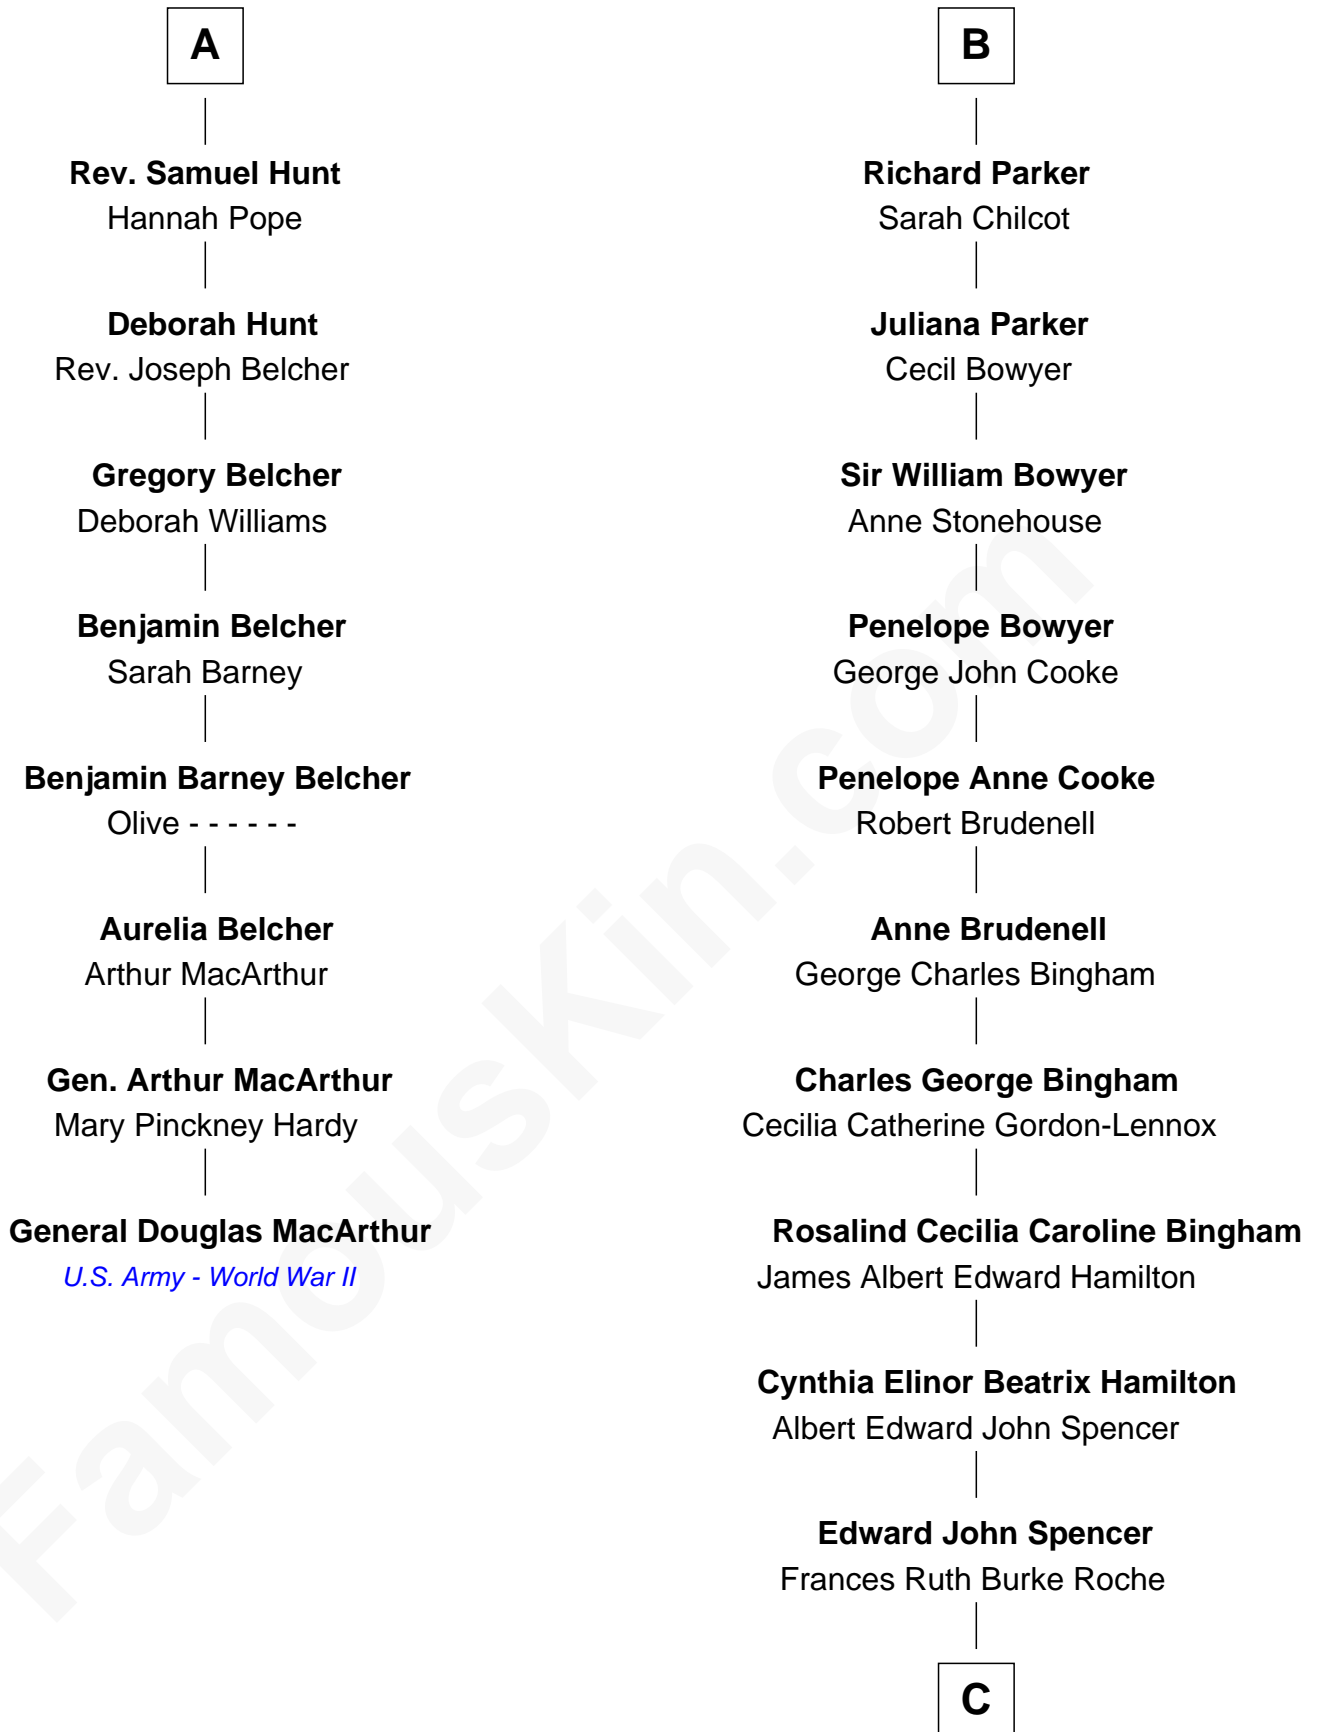

FamousKin.com
Relationship Chart of
General Douglas MacArthur
U.S. Army - World War II

14th cousin 4 times removed of

Prince Harry
Duke of Sussex

Sir William Brandon
 Elizabeth Wingfield

C

Princess Diana Frances Spencer
Charles III, King of the United Kingdom

Prince Harry
Duke of Sussex

FamousKin.com