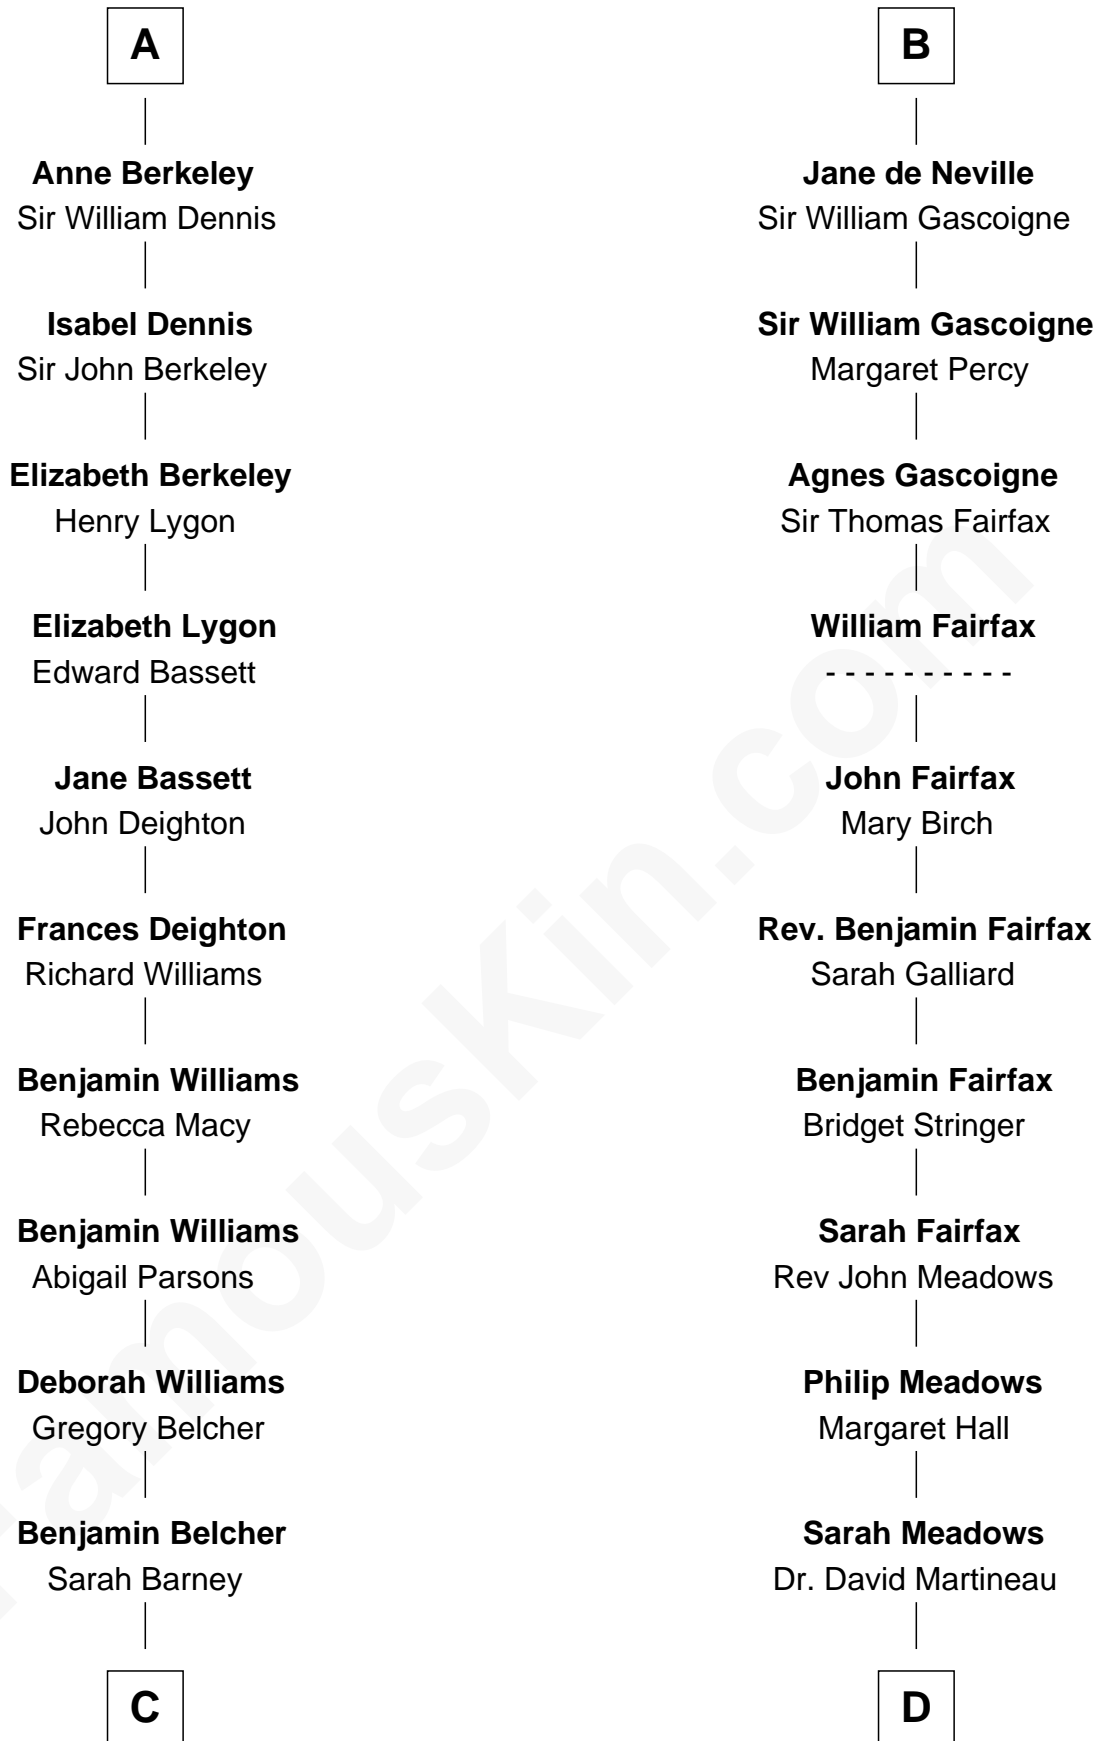

FamousKin.com
Relationship Chart of
General Douglas MacArthur
U.S. Army - World War II

18th cousin 2 times removed of

Harriet Martineau
Author of The Hour and the Man

Sir Humphrey de Bohun
 Eleanor de Braiose

FamousKin.com