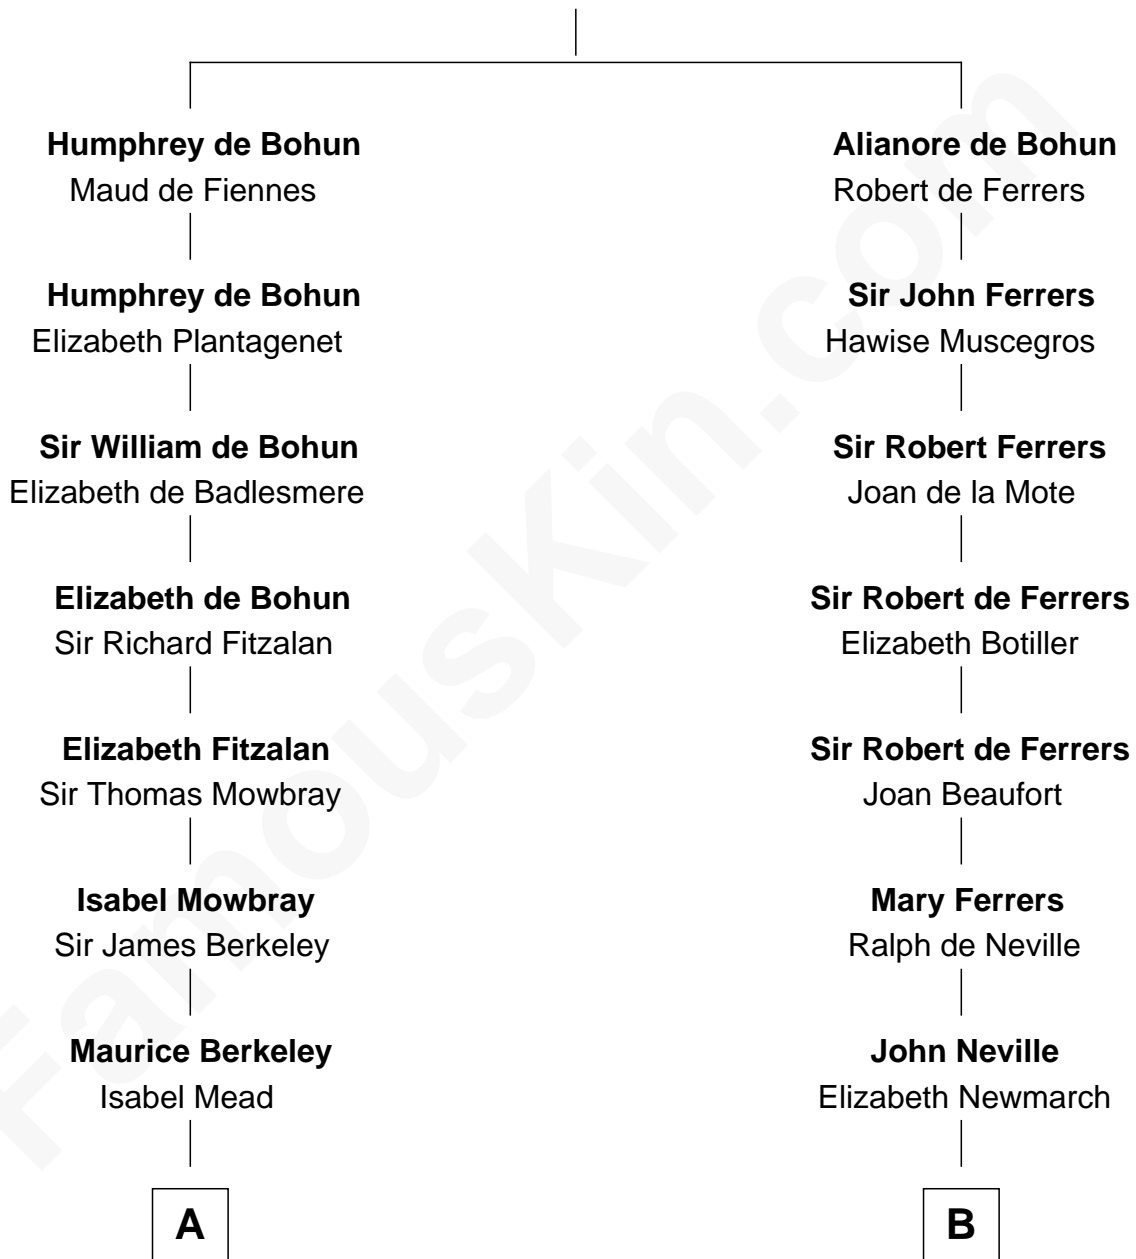

FamousKin.com
Relationship Chart of
General Douglas MacArthur
U.S. Army - World War II

18th cousin 2 times removed of

Harriet Martineau
Author of The Hour and the Man

Sir Humphrey de Bohun
 Eleanor de Braiose

FamousKin.com