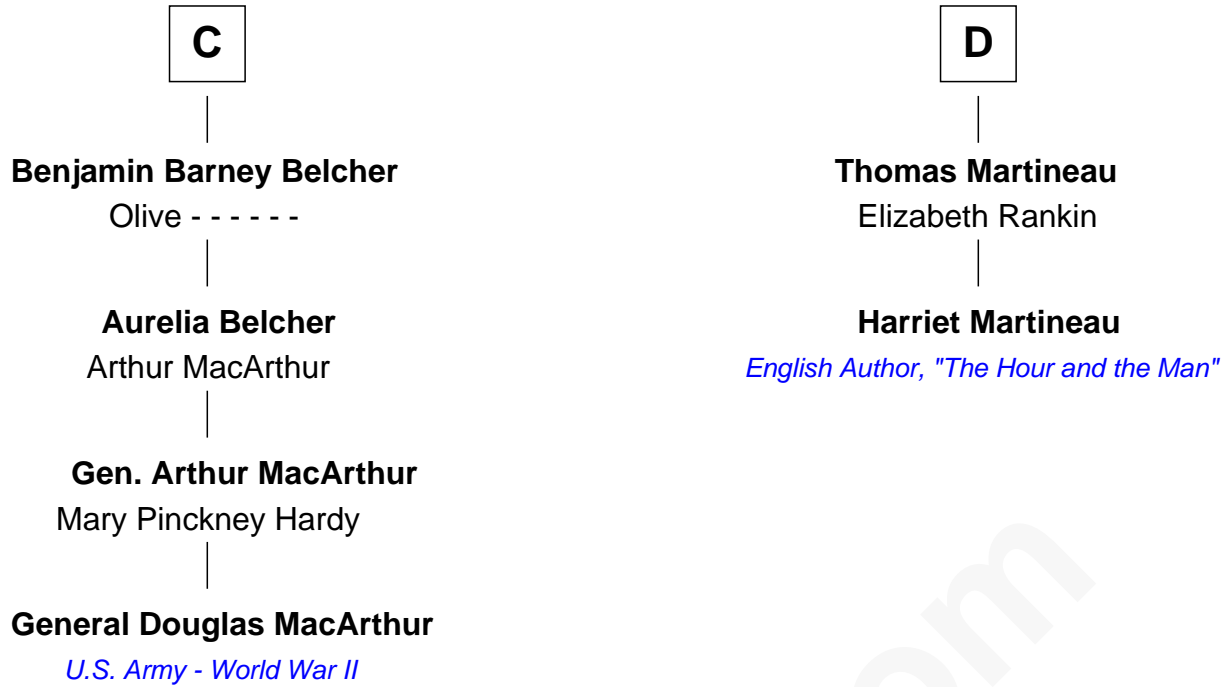

FamousKin.com
Relationship Chart of
General Douglas MacArthur
U.S. Army - World War II

18th cousin 2 times removed of

Harriet Martineau
Author of The Hour and the Man

Sir Humphrey de Bohun
 Eleanor de Braiose

FamousKin.com