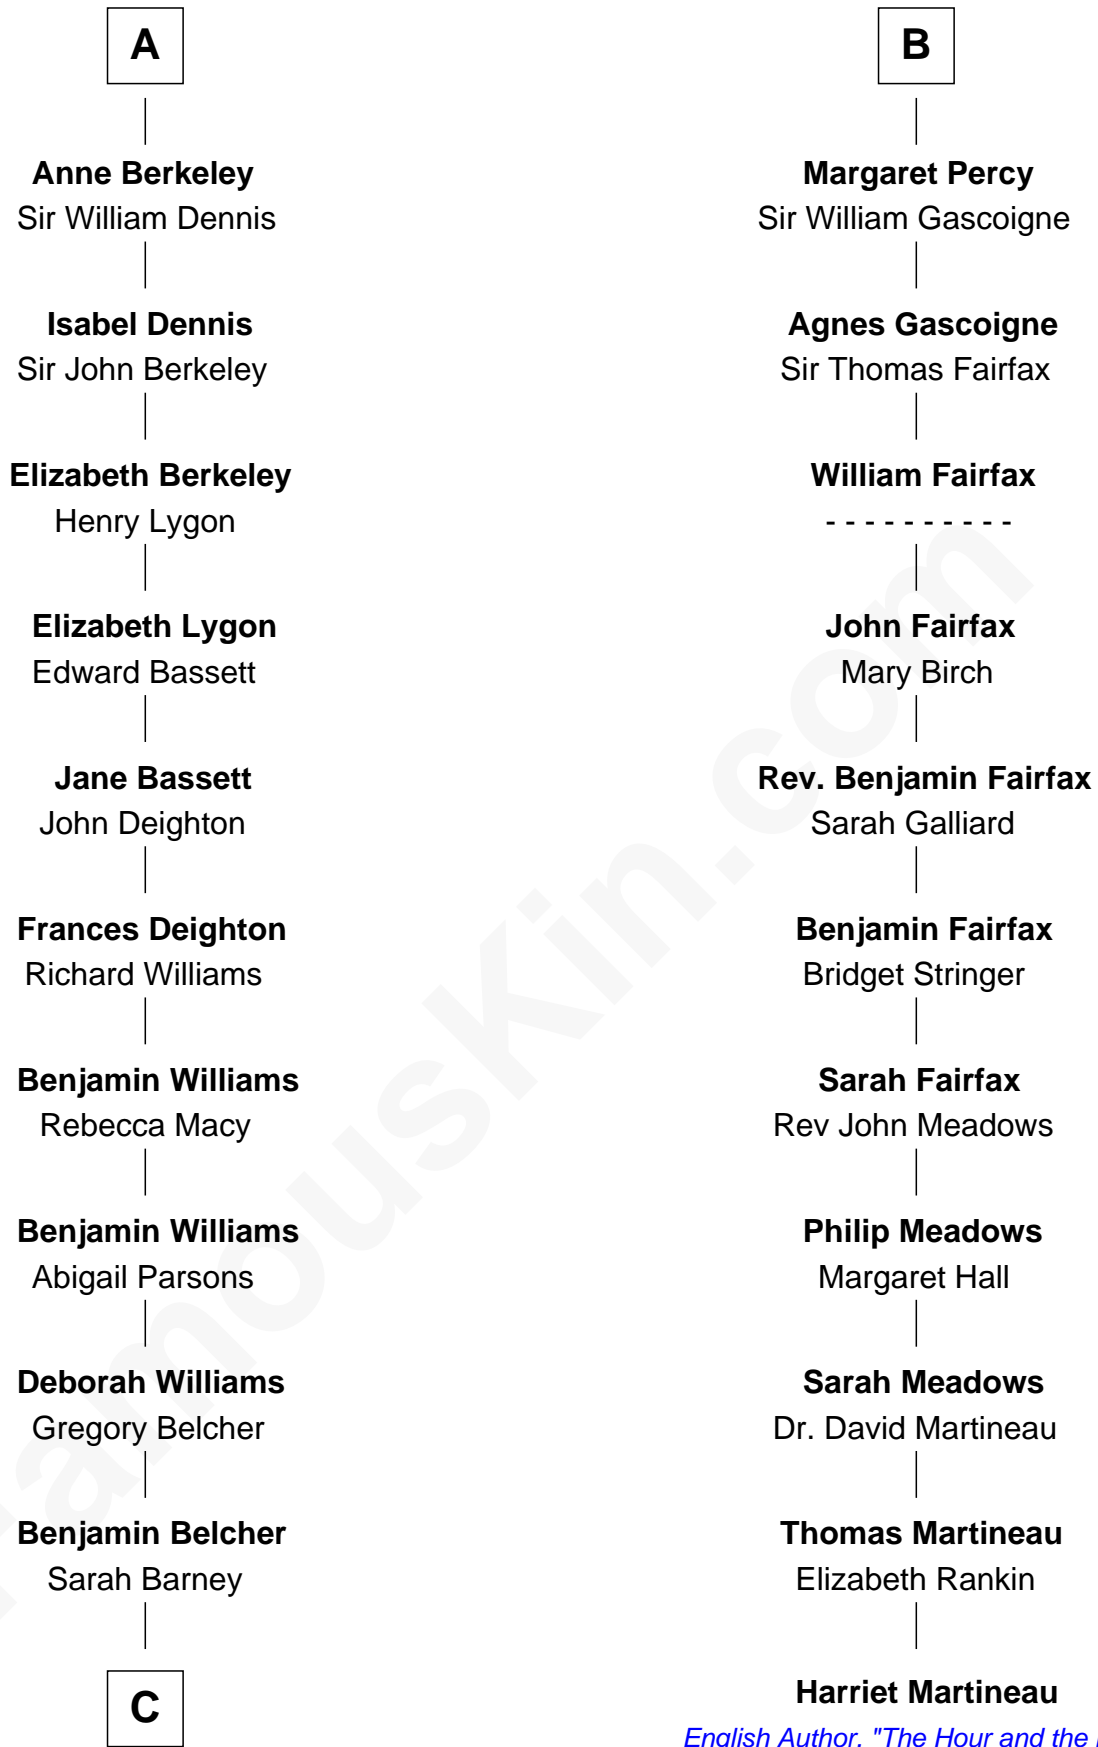

FamousKin.com
Relationship Chart of
General Douglas MacArthur
U.S. Army - World War II

17th cousin 3 times removed of

Harriet Martineau
Author of The Hour and the Man

Ferdinand III, King of Castile
 Joanna of Ponthieu

Eleanor of Castile
 Edward I, King of England

Elizabeth Plantagenet
 Humphrey de Bohun

Sir William de Bohun
 Elizabeth de Badlesmere

Elizabeth de Bohun
 Sir Richard Fitzalan

Elizabeth Fitzalan
 Sir Thomas Mowbray

Isabel Mowbray
 Sir James Berkeley

Maurice Berkeley
 Isabel Mead

A

Eleanor of Castile
 Edward I, King of England

Edward II, King of England
 Isabella of France

Edward III, King of England
 Philippa of Hainault

John of Gaunt
 Katherine Roet

Joan Beaufort
 Sir Ralph Neville

Eleanor Neville
 Sir Henry Percy

Sir Henry Percy
 Eleanor Poynings

B

FamousKin.com