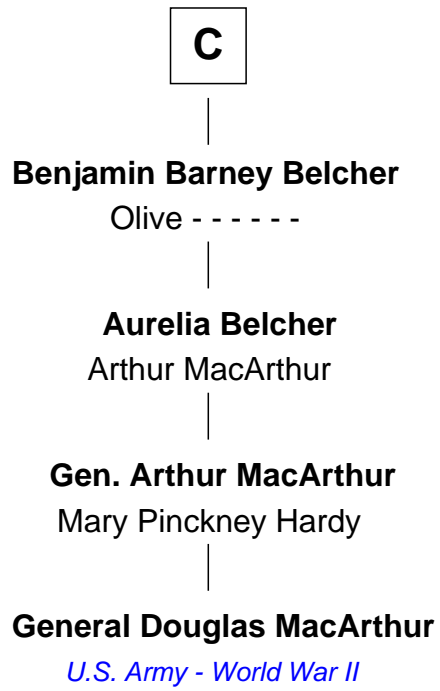

FamousKin.com
Relationship Chart of
General Douglas MacArthur
U.S. Army - World War II

17th cousin 3 times removed of

Harriet Martineau
Author of The Hour and the Man

Ferdinand III, King of Castile
 Joanna of Ponthieu

Eleanor of Castile
 Edward I, King of England

Elizabeth Plantagenet
 Humphrey de Bohun

Sir William de Bohun
 Elizabeth de Badlesmere

Elizabeth de Bohun
 Sir Richard Fitzalan

Elizabeth Fitzalan
 Sir Thomas Mowbray

Isabel Mowbray
 Sir James Berkeley

Maurice Berkeley
 Isabel Mead

A

Eleanor of Castile
 Edward I, King of England

Edward II, King of England
 Isabella of France

Edward III, King of England
 Philippa of Hainault

John of Gaunt
 Katherine Roet

Joan Beaufort
 Sir Ralph Neville

Eleanor Neville
 Sir Henry Percy

Sir Henry Percy
 Eleanor Poynings

B

FamousKin.com