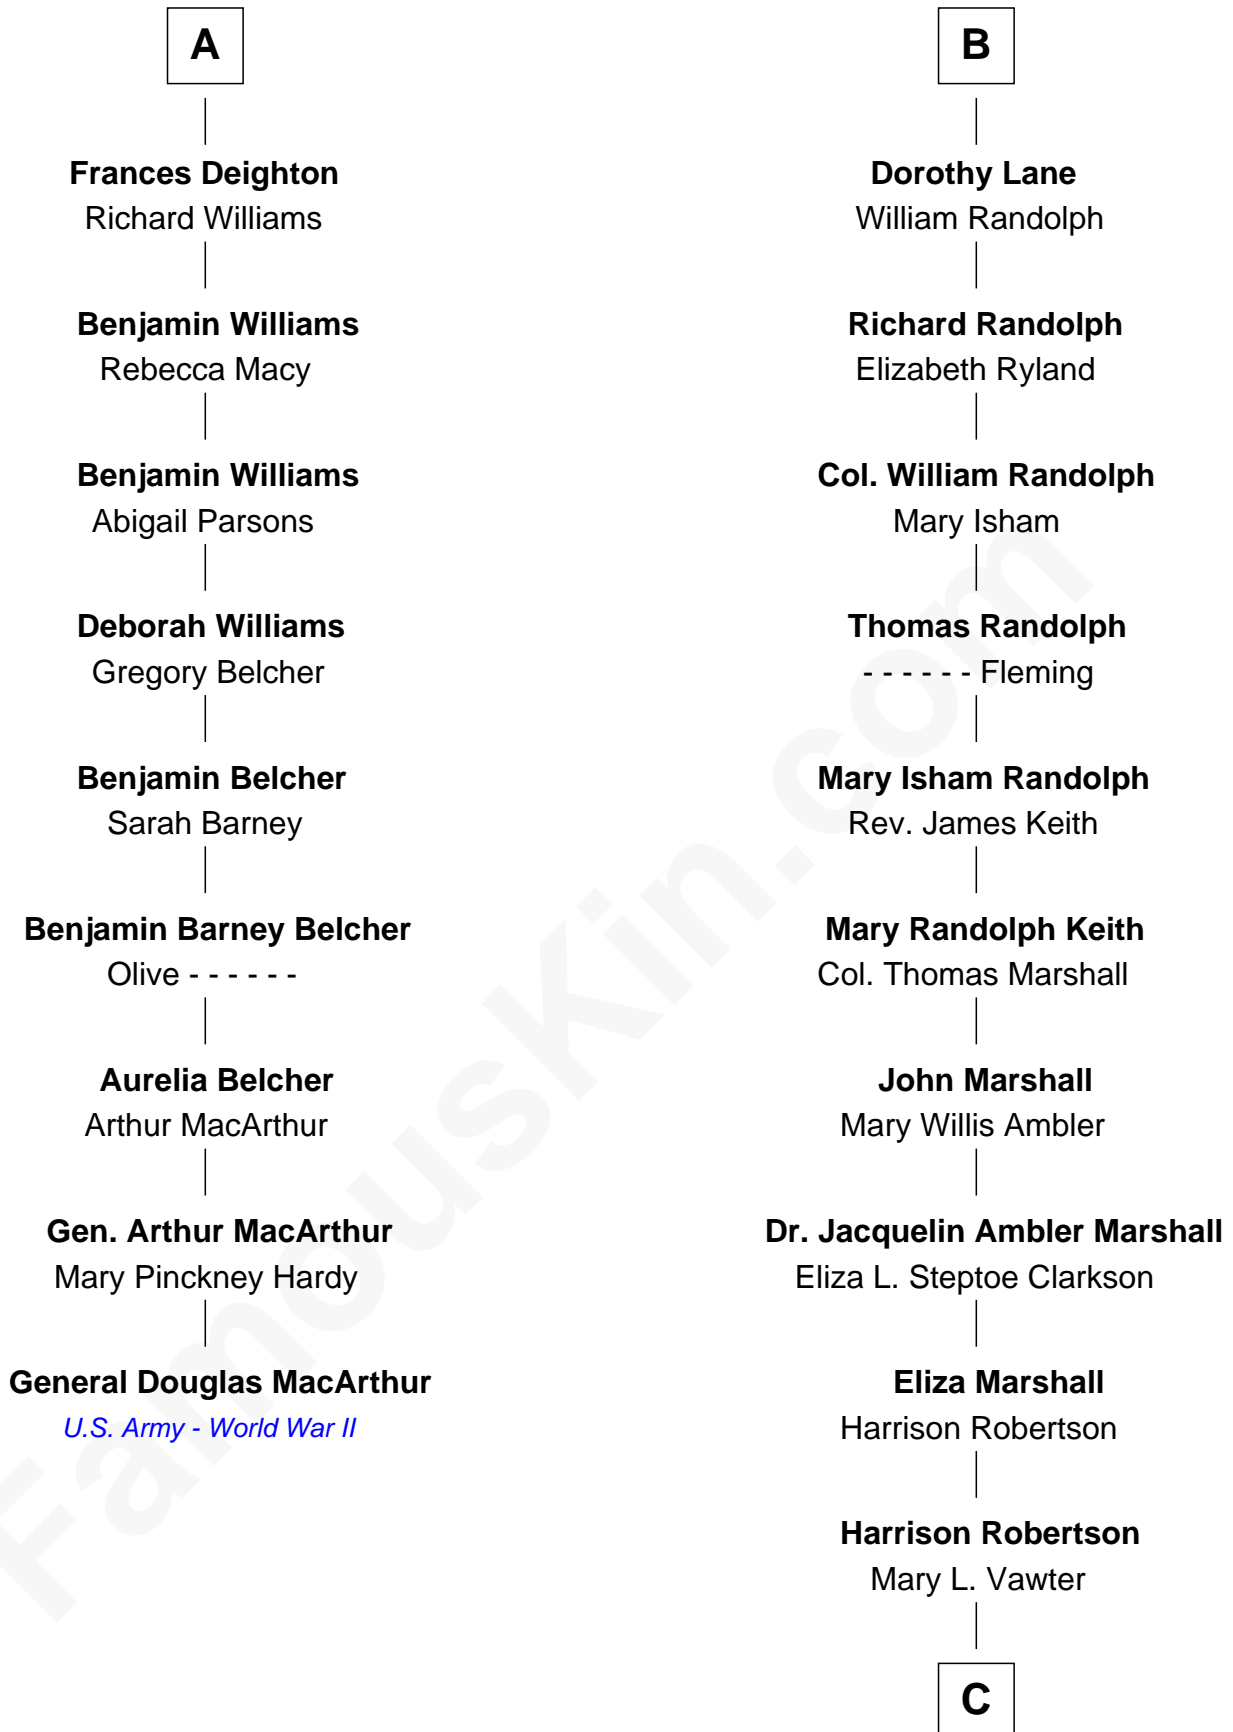

FamousKin.com
Relationship Chart of
General Douglas MacArthur
U.S. Army - World War II

15th cousin 4 times removed of
Mary Chapin Carpenter
Singer and Songwriter

Sir Thomas Mowbray
 Elizabeth Fitzalan

Isabel Mowbray
 Sir James Berkeley

Maurice Berkeley
 Isabel Mead

Anne Berkeley
 Sir William Dennis

Isabel Dennis
 Sir John Berkeley

Elizabeth Berkeley
 Henry Lygon

Elizabeth Lygon
 Edward Bassett

Jane Bassett
 John Deighton

A

Margaret Mowbray
 Sir Robert Howard

Katherine Howard
 Sir Edward Neville

Catherine Neville
 Robert Tanfield

William Tanfield
 Elizabeth Stavelly

Frances Tanfield
 Bridget Cave

Anne Tanfield
 Clement Vincent

Elizabeth Vincent
 Richard Lane

B

C