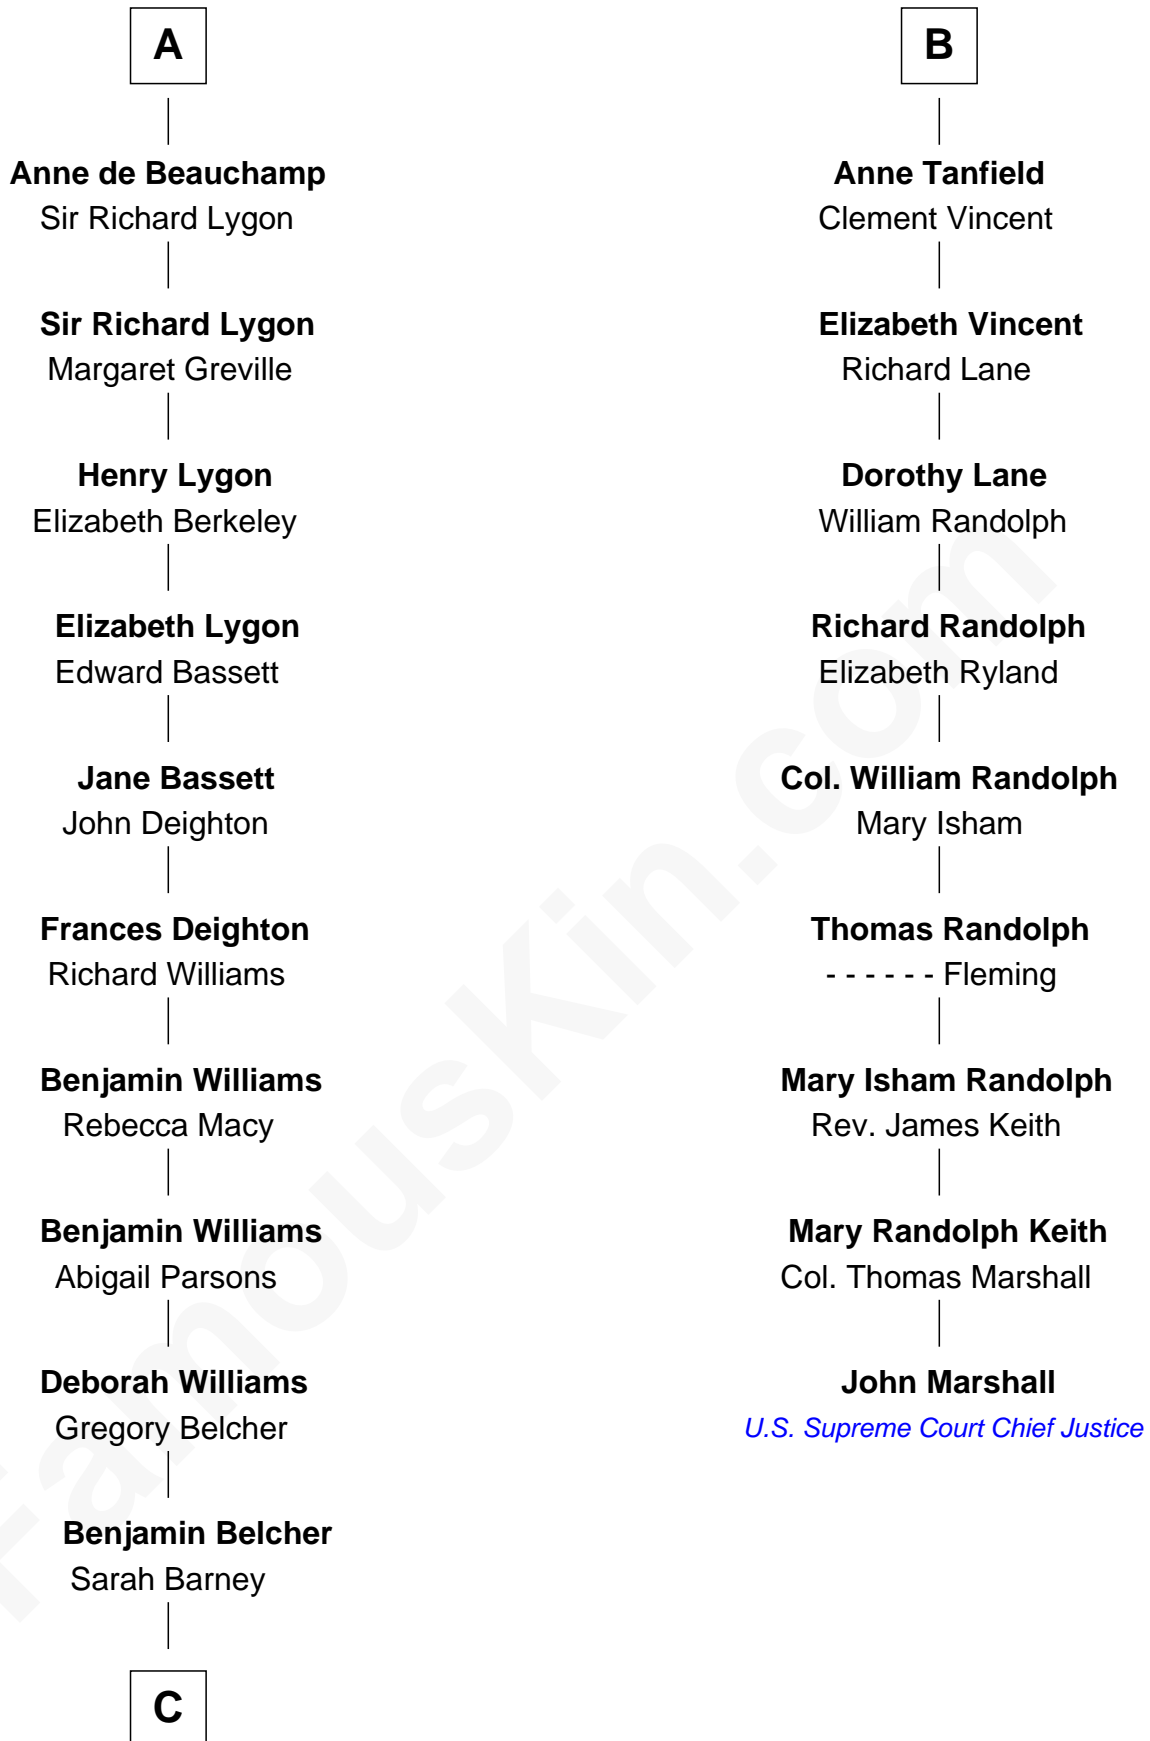

FamousKin.com
Relationship Chart of
General Douglas MacArthur
U.S. Army - World War II

15th cousin 5 times removed of

John Marshall

4th Chief Justice of the U.S. Supreme Court

Sir Hugh I de Audley
 Iseult de Mortimer

FamousKin.com