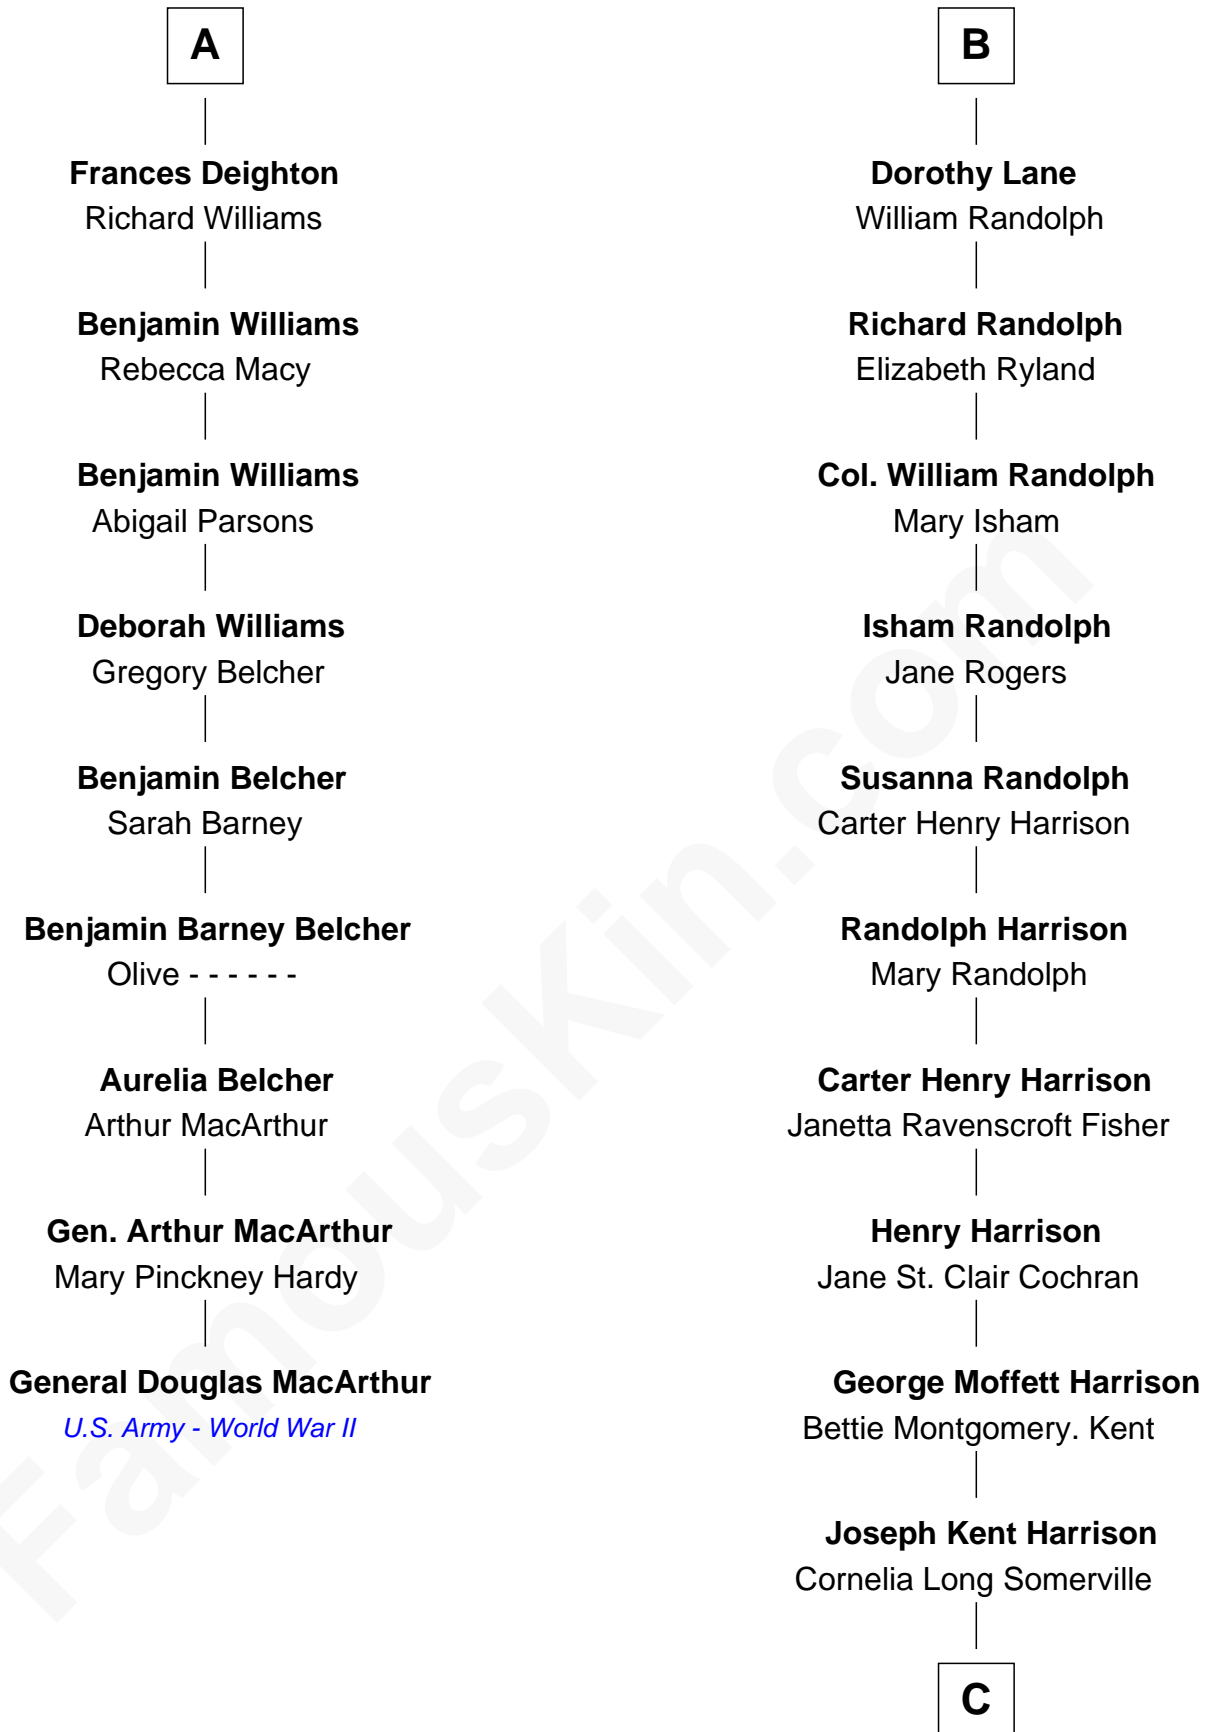

FamousKin.com
Relationship Chart of
General Douglas MacArthur
U.S. Army - World War II

15th cousin 4 times removed of

Edward Norton
Movie Actor

Sir Thomas Mowbray
 Elizabeth Fitzalan

C

Betty Kent Harrison
Edward Mower Norton

Edward Mower Norton
Lydia Robinson Rouse

Edward Norton
Movie Actor

FamousKin.com