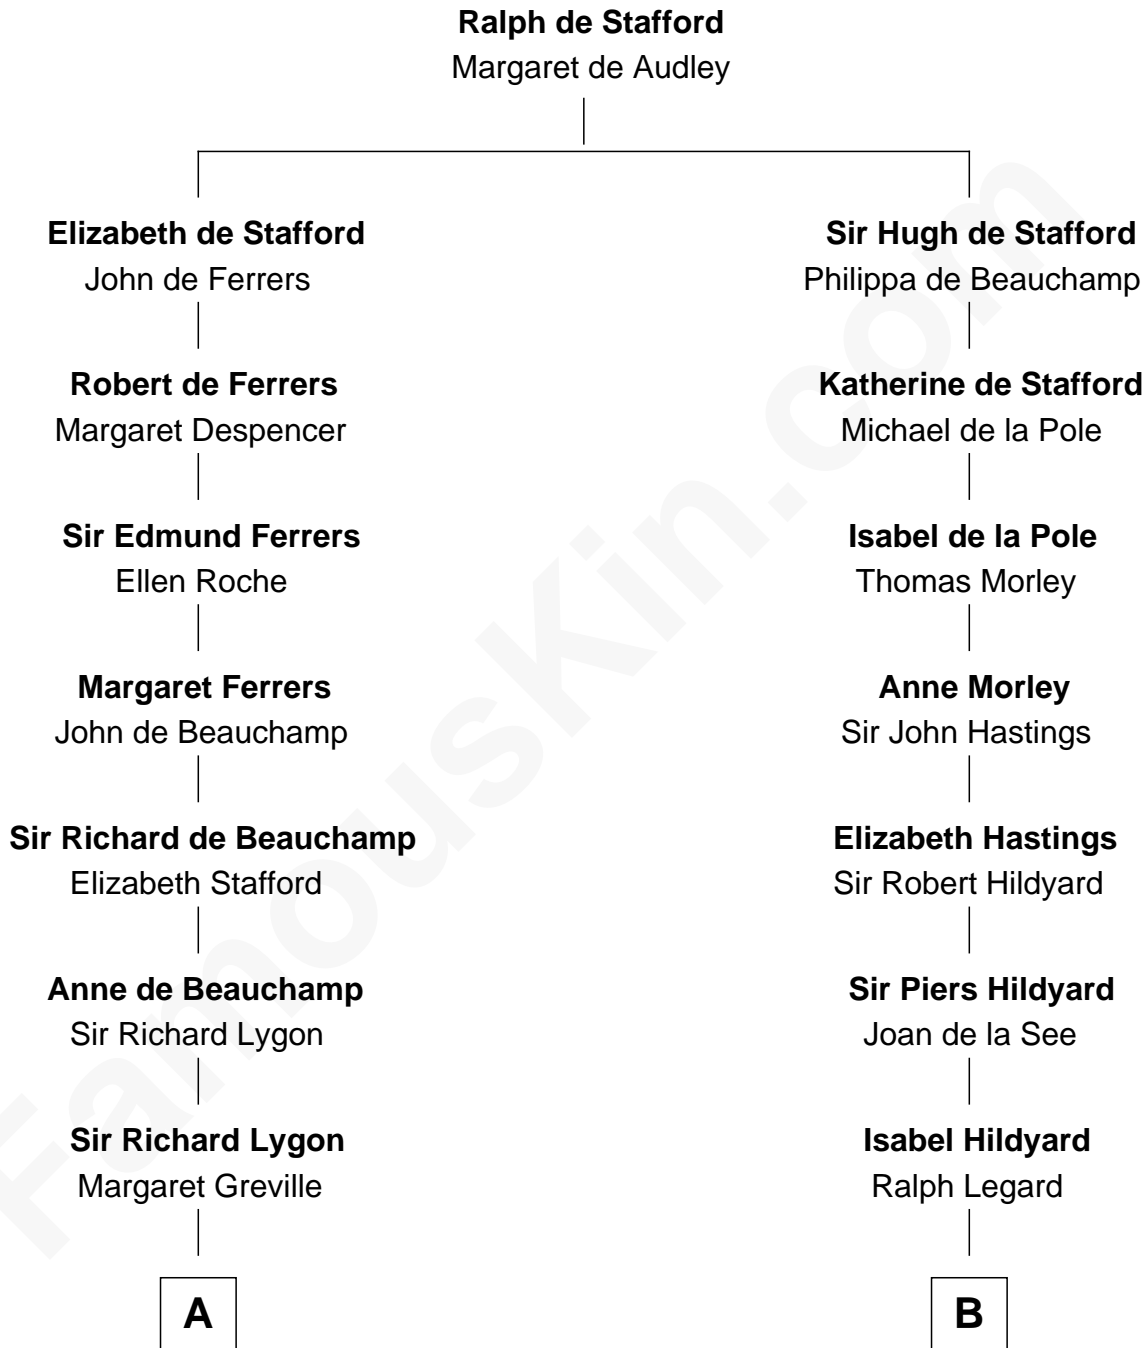

**FamousKin.com**  
**Relationship Chart of**  
**General Douglas MacArthur**  
*U.S. Army - World War II*

18th cousin 3 times removed of

**Edward Norton**  
*Movie Actor*

**C**

**Gen. Arthur MacArthur**

Mary Pinckney Hardy

**General Douglas MacArthur**

*U.S. Army - World War II*

**D**

**Seneca Hughes Norton**

Josephine E. Weis

**Edward Mower Norton**

Alice C. Baals

**Edward Mower Norton**

Betty Kent Harrison

**Edward Mower Norton**

Lydia Robinson Rouse

**Edward Norton**

*Movie Actor*