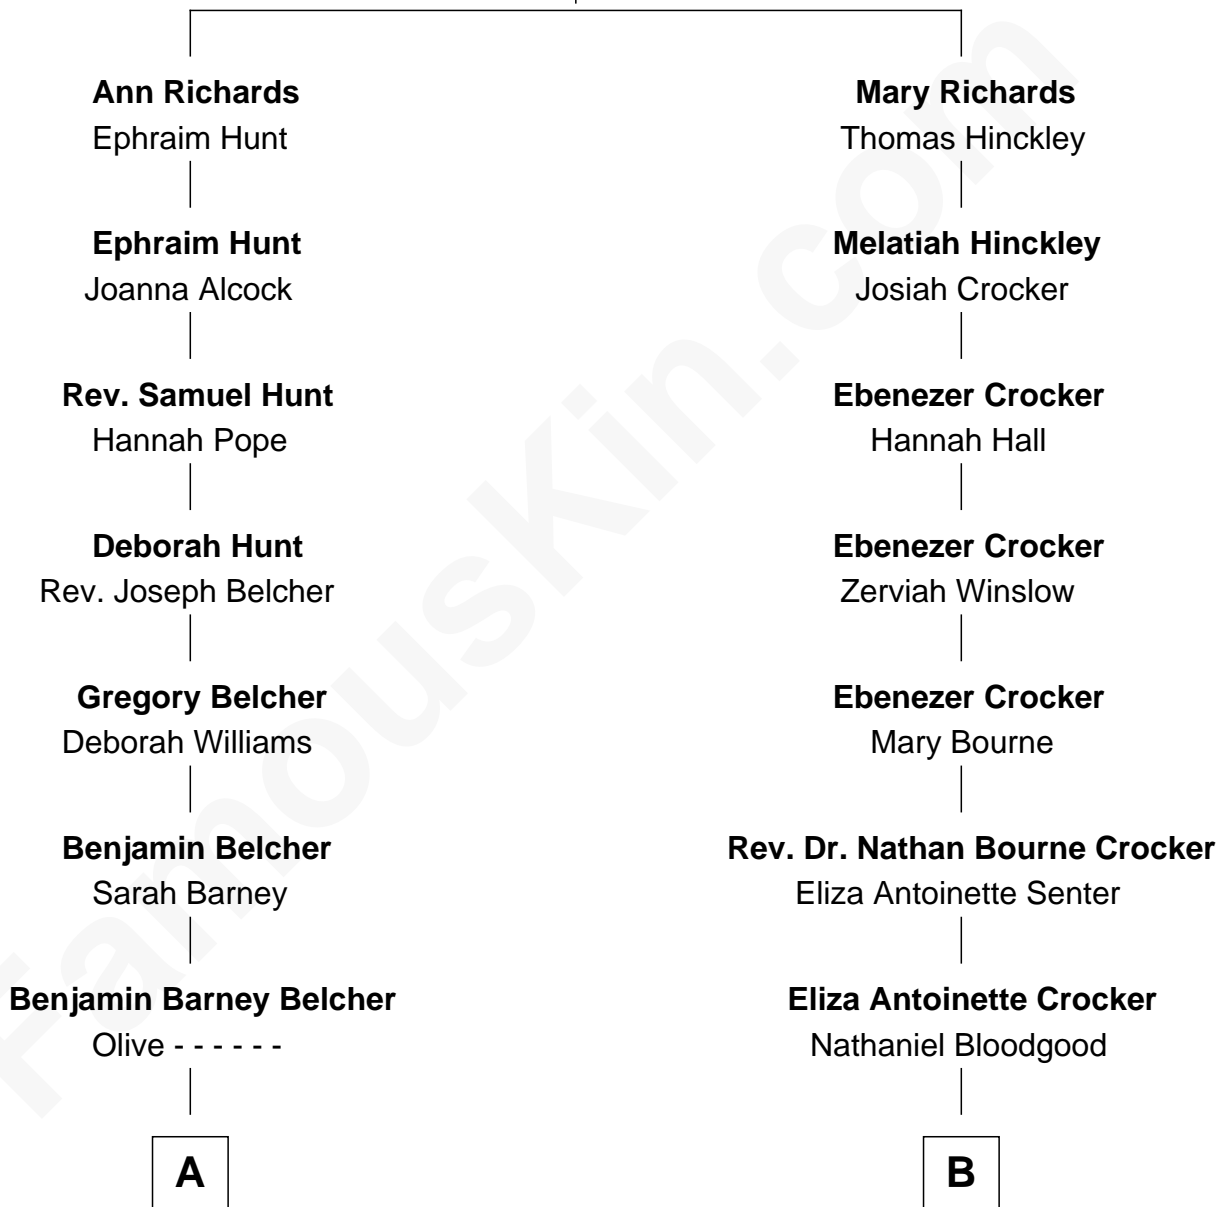

**FamousKin.com**  
**Relationship Chart of**  
**General Douglas MacArthur**

*U.S. Army - World War II*

9th cousin 1 time removed of

**Endicott Peabody**

*62nd Governor of Massachusetts*

**Thomas Richards**

Welthian - - - - -

**A**

**Aurelia Belcher**  
Arthur MacArthur

**Gen. Arthur MacArthur**  
Mary Pinckney Hardy

**General Douglas MacArthur**  
*U.S. Army - World War II*

**B**

**Helen Bloodgood**  
Francis Peabody