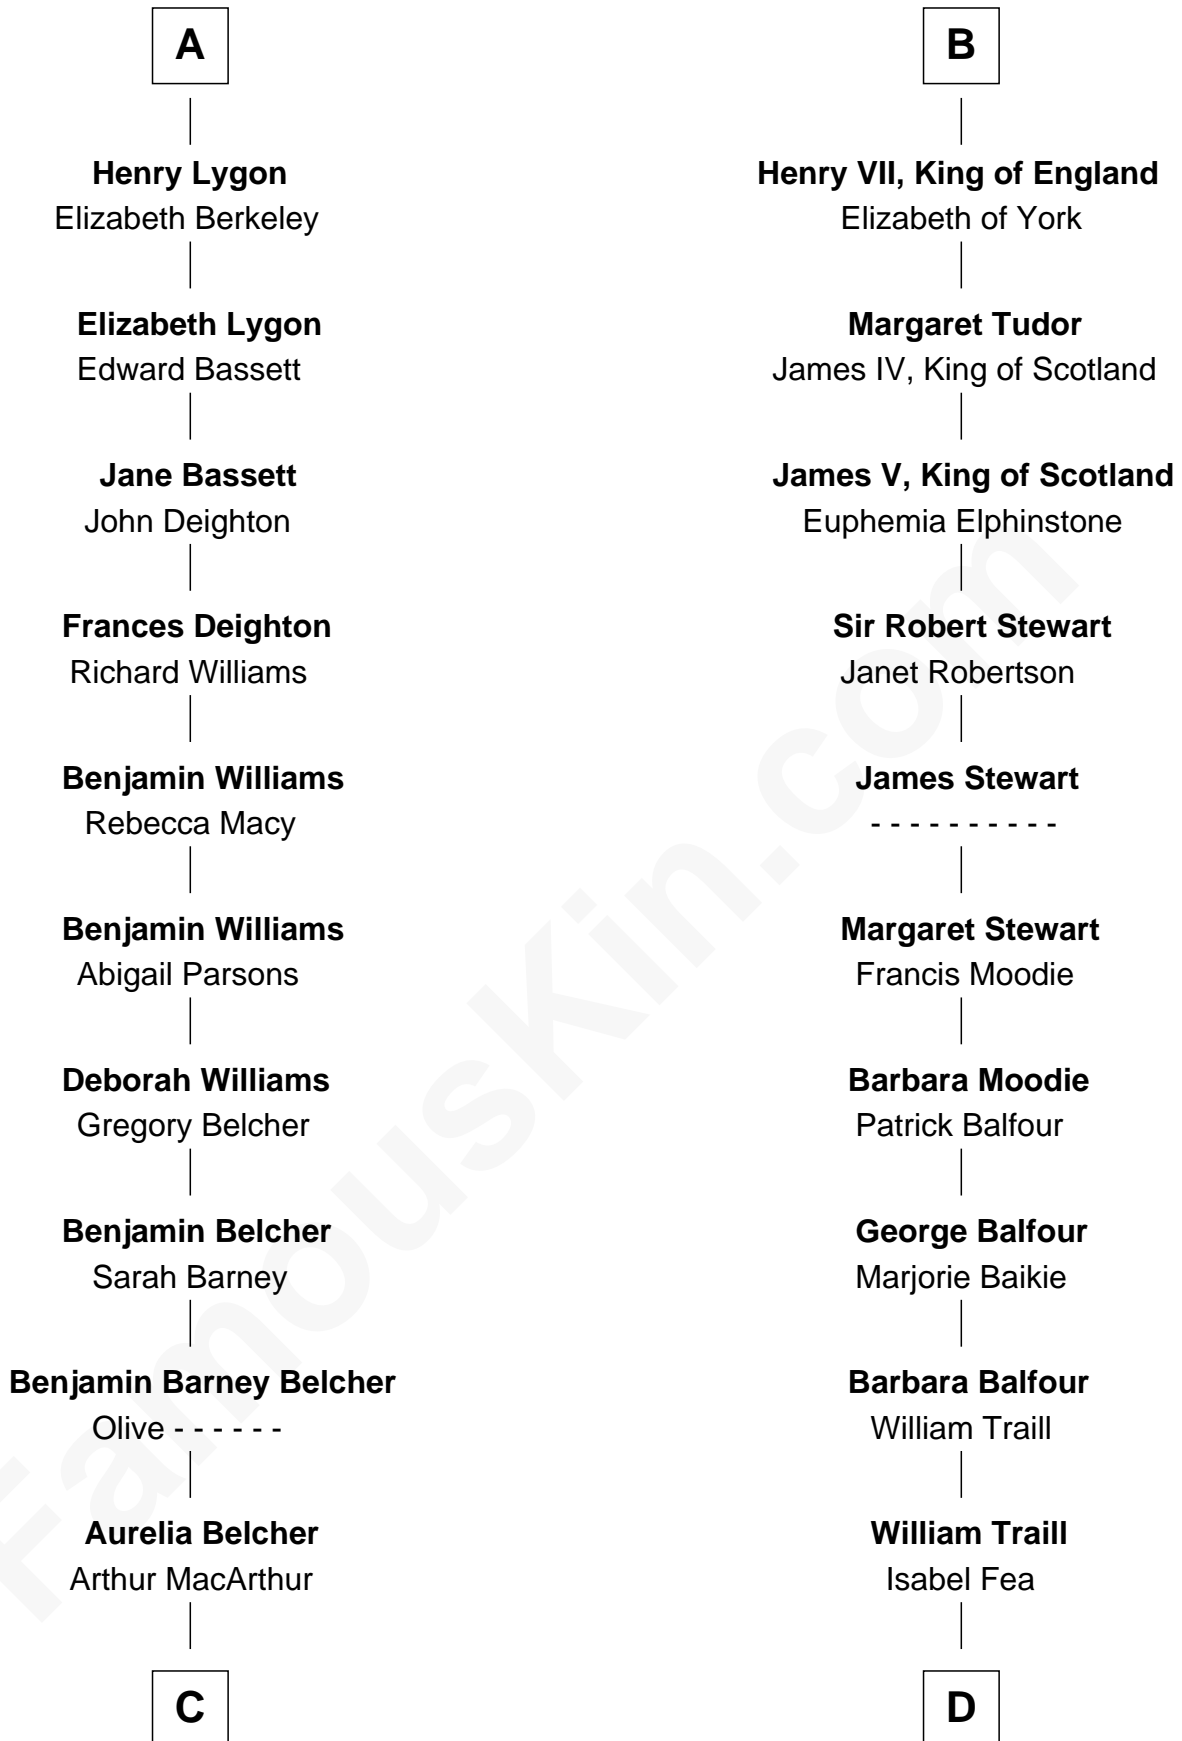

## Relationship Chart of General Douglas MacArthur

*U.S. Army - World War II*

18th cousin 2 times removed of

**James Russell Lowell**

*American "Fireside" Poet*

**Sir Walter de Beauchamp**

Alice de Tony

**C**

**Gen. Arthur MacArthur**

Mary Pinckney Hardy

**General Douglas MacArthur**

*U.S. Army - World War II*

**D**

**Robert Traill**

Mary Whipple

**Mary Whipple Traill**