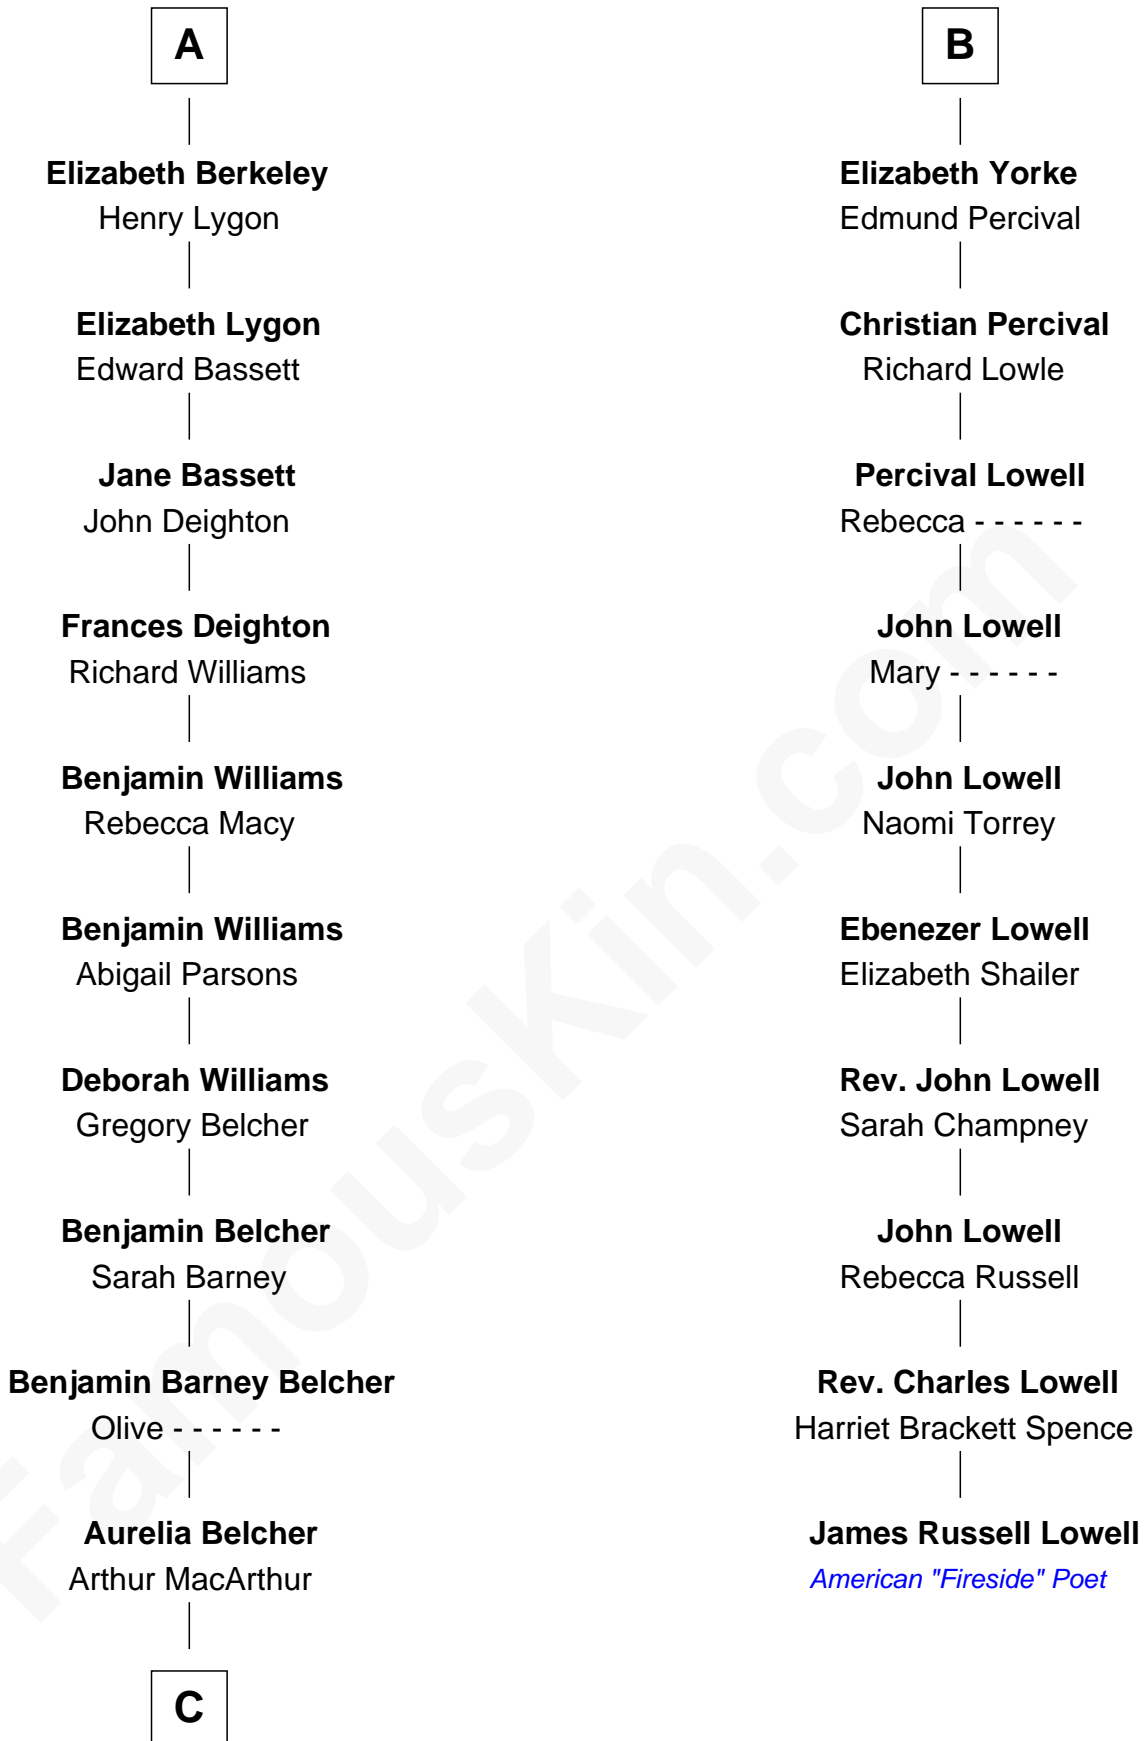

## Relationship Chart of General Douglas MacArthur

*U.S. Army - World War II*

16th cousin 2 times removed of

**James Russell Lowell**

*American "Fireside" Poet*

**Humphrey de Bohun**

Elizabeth Plantagenet

**Sir William de Bohun**  
Elizabeth de Badlesmere

**Elizabeth de Bohun**  
Sir Richard Fitzalan

**Elizabeth Fitzalan**  
Sir Thomas Mowbray

**Isabel Mowbray**  
Sir James Berkeley

**Maurice Berkeley**  
Isabel Mead

**Anne Berkeley**  
Sir William Dennis

**Isabel Dennis**  
Sir John Berkeley

**A**

**Margaret de Bohun**  
Sir Hugh de Courtnay

**Elizabeth de Courtnay**  
Sir Andrew Luttrell

**Sir Hugh Luttrell**  
Catherine de Beaumont

**Sir John Luttrell**  
Margaret Touchet

**Sir James Luttrell**  
Elizabeth Courtnay

**Sir Hugh Luttrell**  
Margaret Hill

**Eleanor Luttrell**  
Roger Yorke

**B**

C

Gen. Arthur MacArthur

Mary Pinckney Hardy

General Douglas MacArthur

*U.S. Army - World War II*