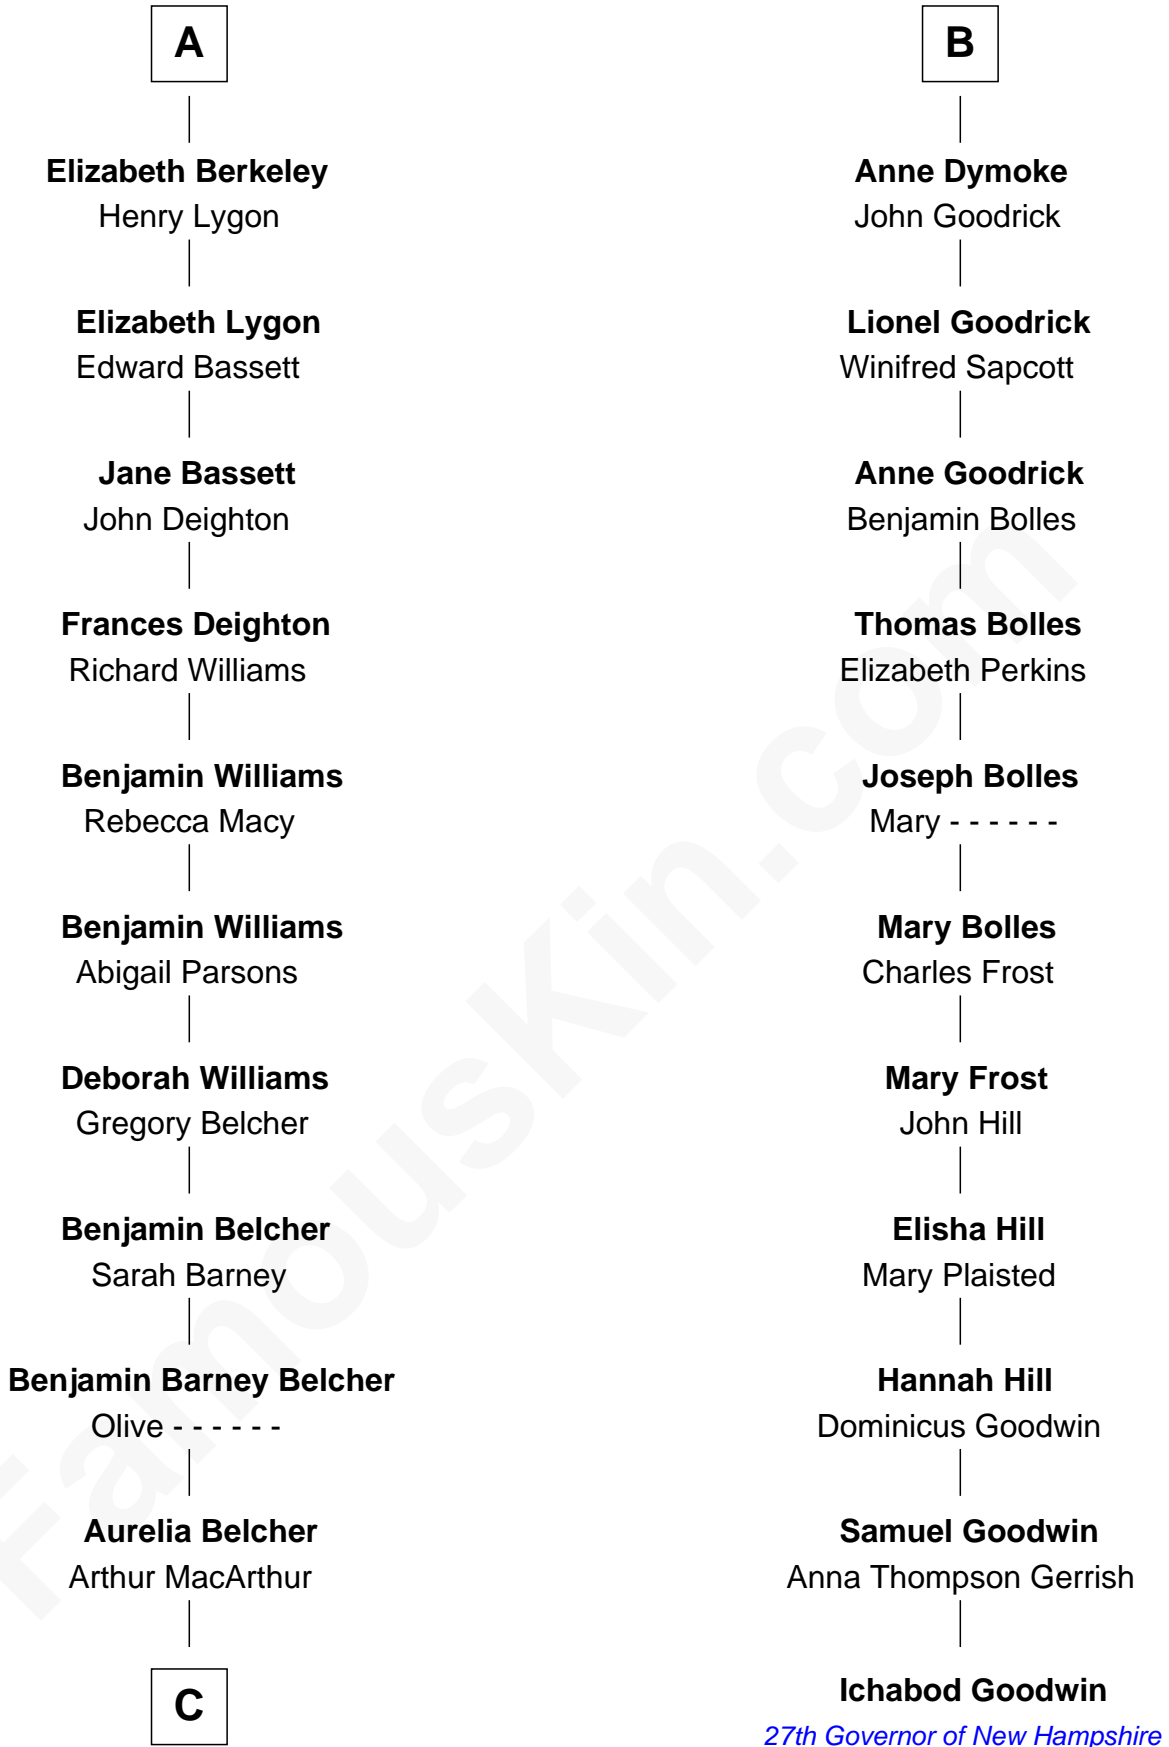

FamousKin.com
Relationship Chart of
General Douglas MacArthur

U.S. Army - World War II

17th cousin 1 time removed of

Ichabod Goodwin

27th Governor of New Hampshire

Bartholomew de Badlesmere

Margaret de Clare

Elizabeth de Badlesmere

Sir William de Bohun

Elizabeth de Bohun

Sir Richard Fitzalan

Elizabeth Fitzalan

Sir Thomas Mowbray

Isabel Mowbray

Sir James Berkeley

Sir William de Ros

Maud de Roos

John de Welles

John de Welles

Eleanor de Mowbray

Eudo de Welles

Maud de Greystoke

Sir Lionel de Welles

Joan de Waterton

Margaret de Welles

Sir Thomas Dymoke

Sir Lionel Dymoke

Joanna Griffith

B

C

Gen. Arthur MacArthur