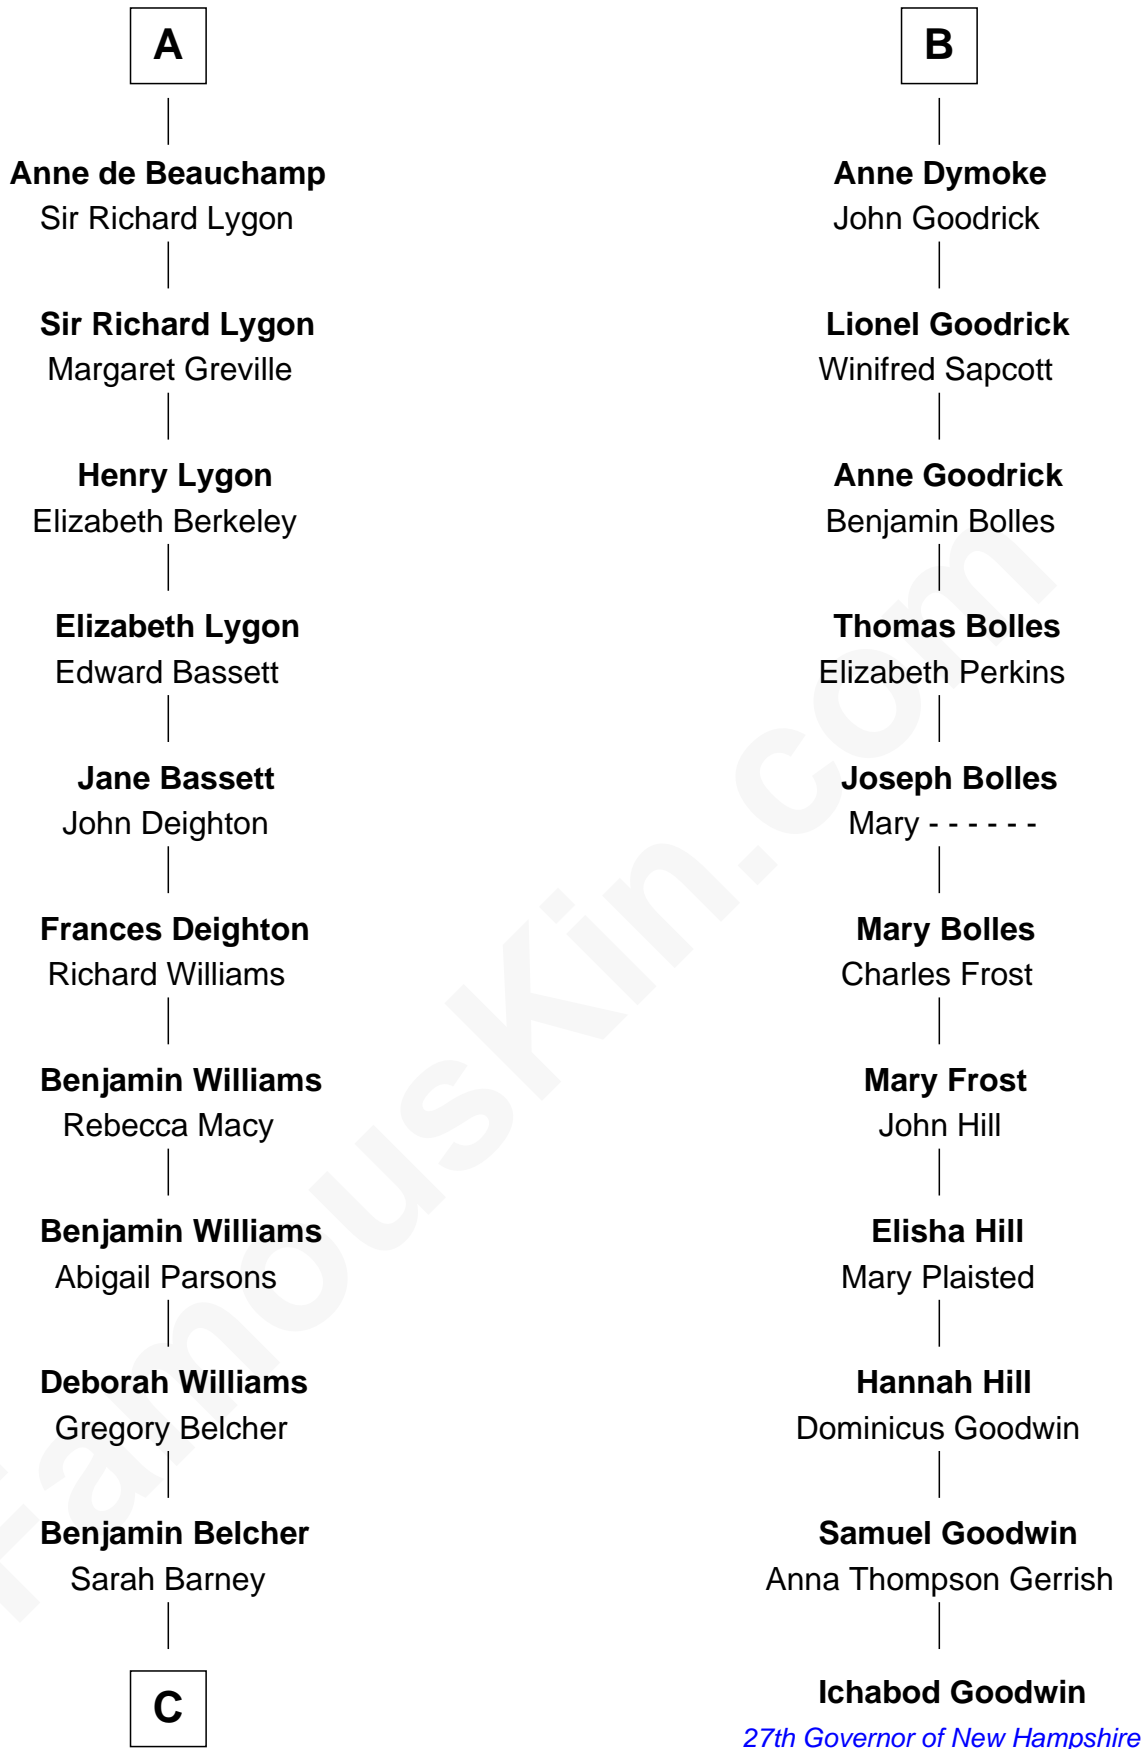

FamousKin.com

Relationship Chart of General Douglas MacArthur

U.S. Army - World War II

17th cousin 3 times removed of

Ichabod Goodwin

27th Governor of New Hampshire

Sir Hugh I de Audley

Iseult de Mortimer

FamousKin.com