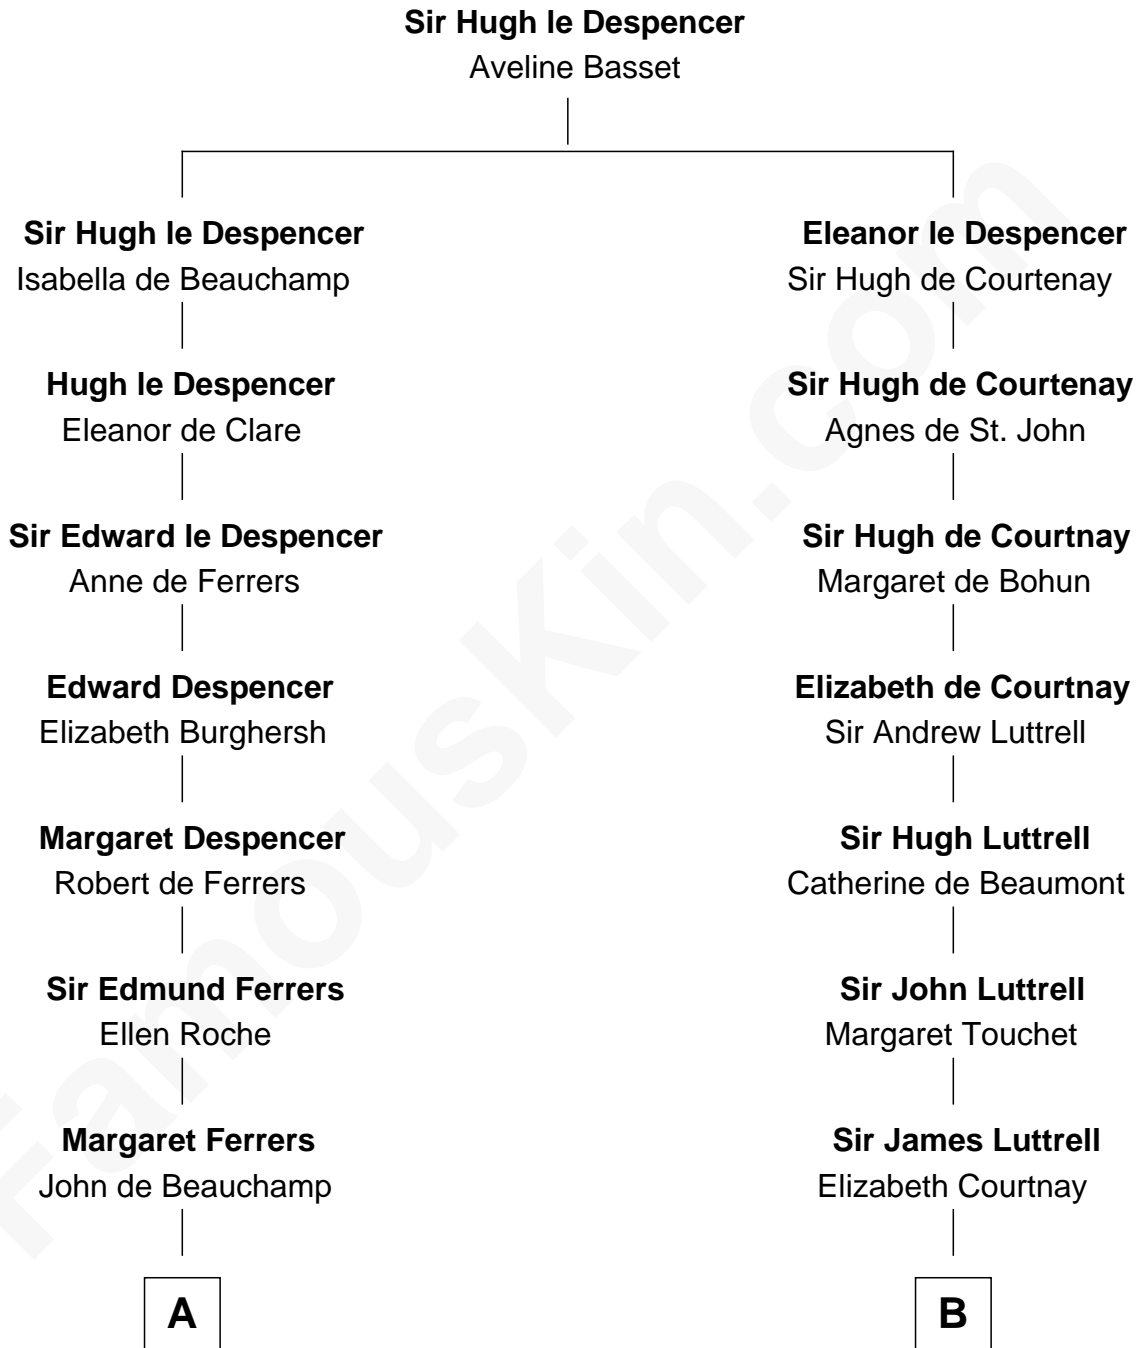

FamousKin.com
Relationship Chart of
General Douglas MacArthur
U.S. Army - World War II

17th cousin 4 times removed of

Ichabod Goodwin
27th Governor of New Hampshire

FamousKin.com