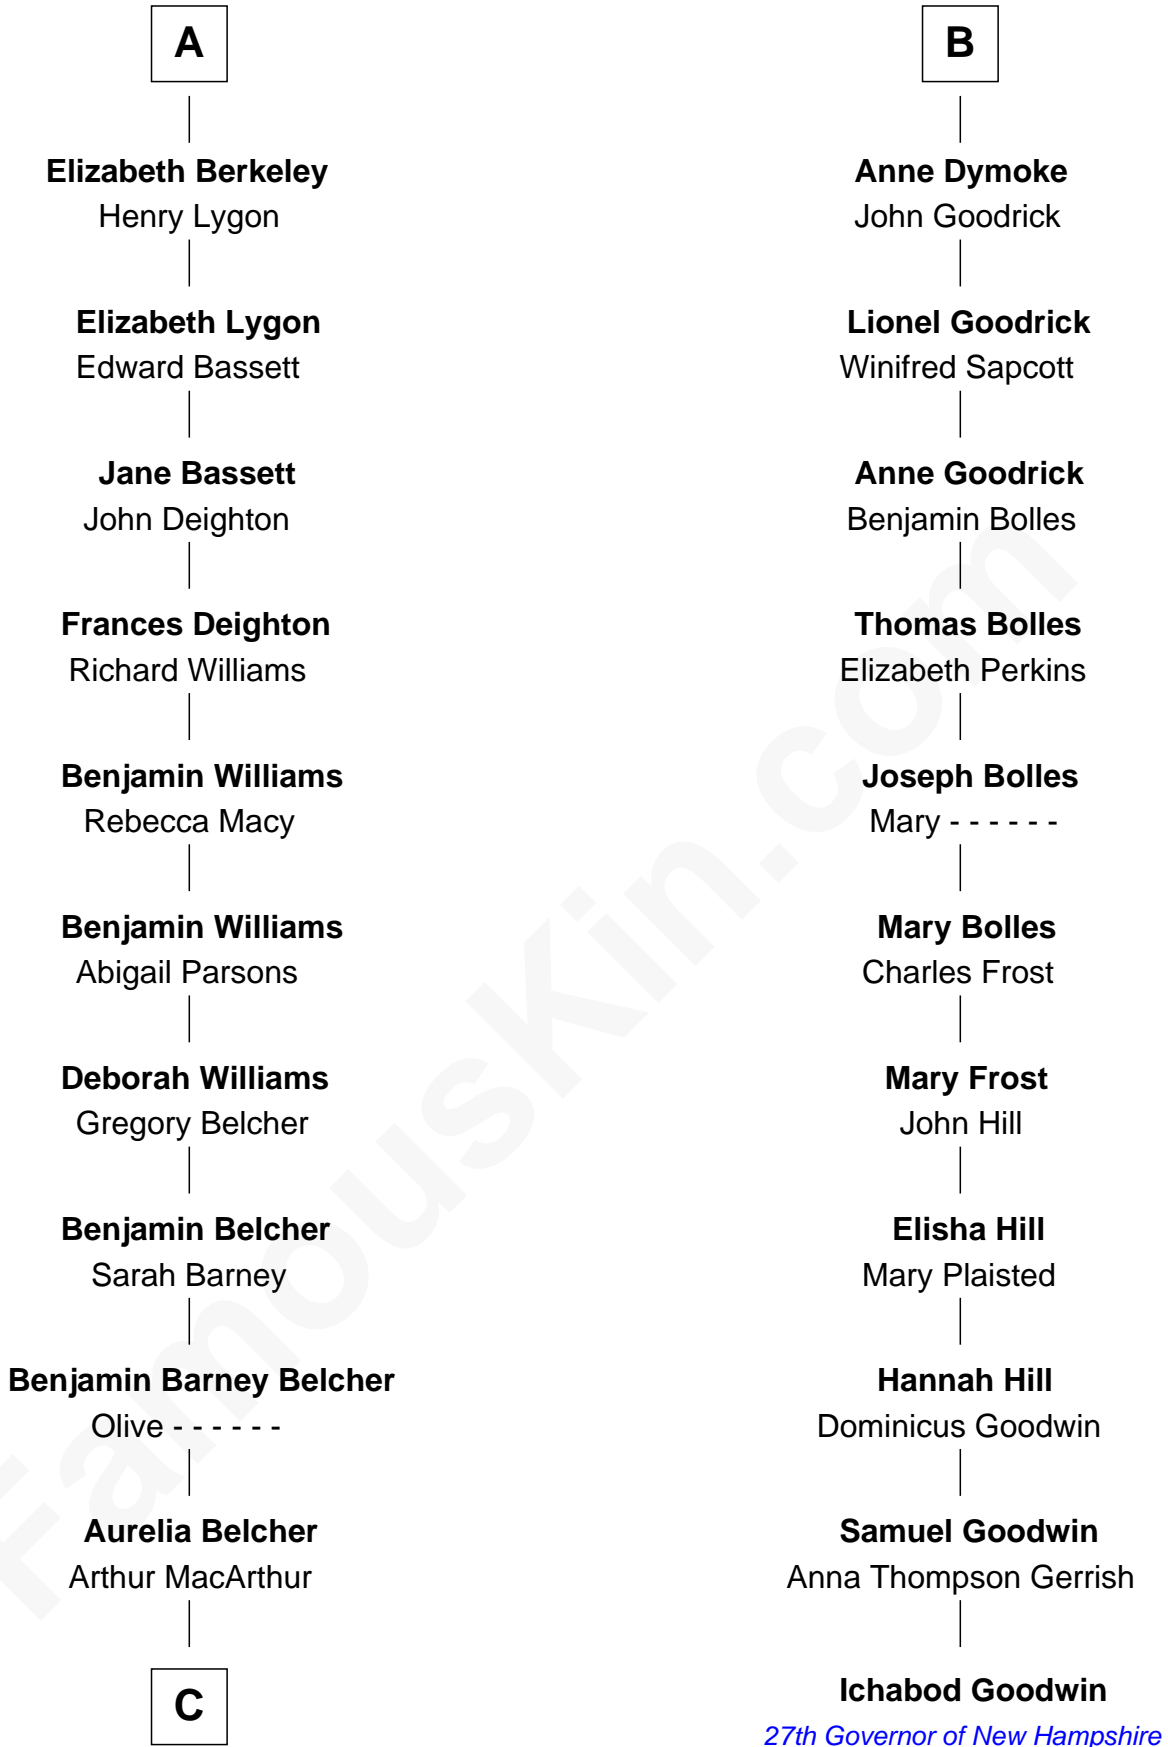

FamousKin.com

Relationship Chart of General Douglas MacArthur

U.S. Army - World War II

17th cousin 1 time removed of

Ichabod Goodwin

27th Governor of New Hampshire

Sir Maurice de Berkeley

Eve la Zouche

Maurice de Berkeley

Margaret - - - - -

Thomas Berkeley

Catherine Botetourte

Maurice Berkeley

Johanna Denham

Maurice Berkeley

Ellen Montfort

Sir Roger de Clifford

Maud de Beauchamp

Katherine de Clifford

Sir Ralph de Greystoke

Maud de Greystoke

Eudo de Welles

Sir Lionel de Welles

Joan de Waterton

Margaret de Welles
Sir Thomas Dymoke

Sir Lionel Dymoke

Joanna Griffith

B

C

Gen. Arthur MacArthur

Mary Pinckney Hardy

General Douglas MacArthur