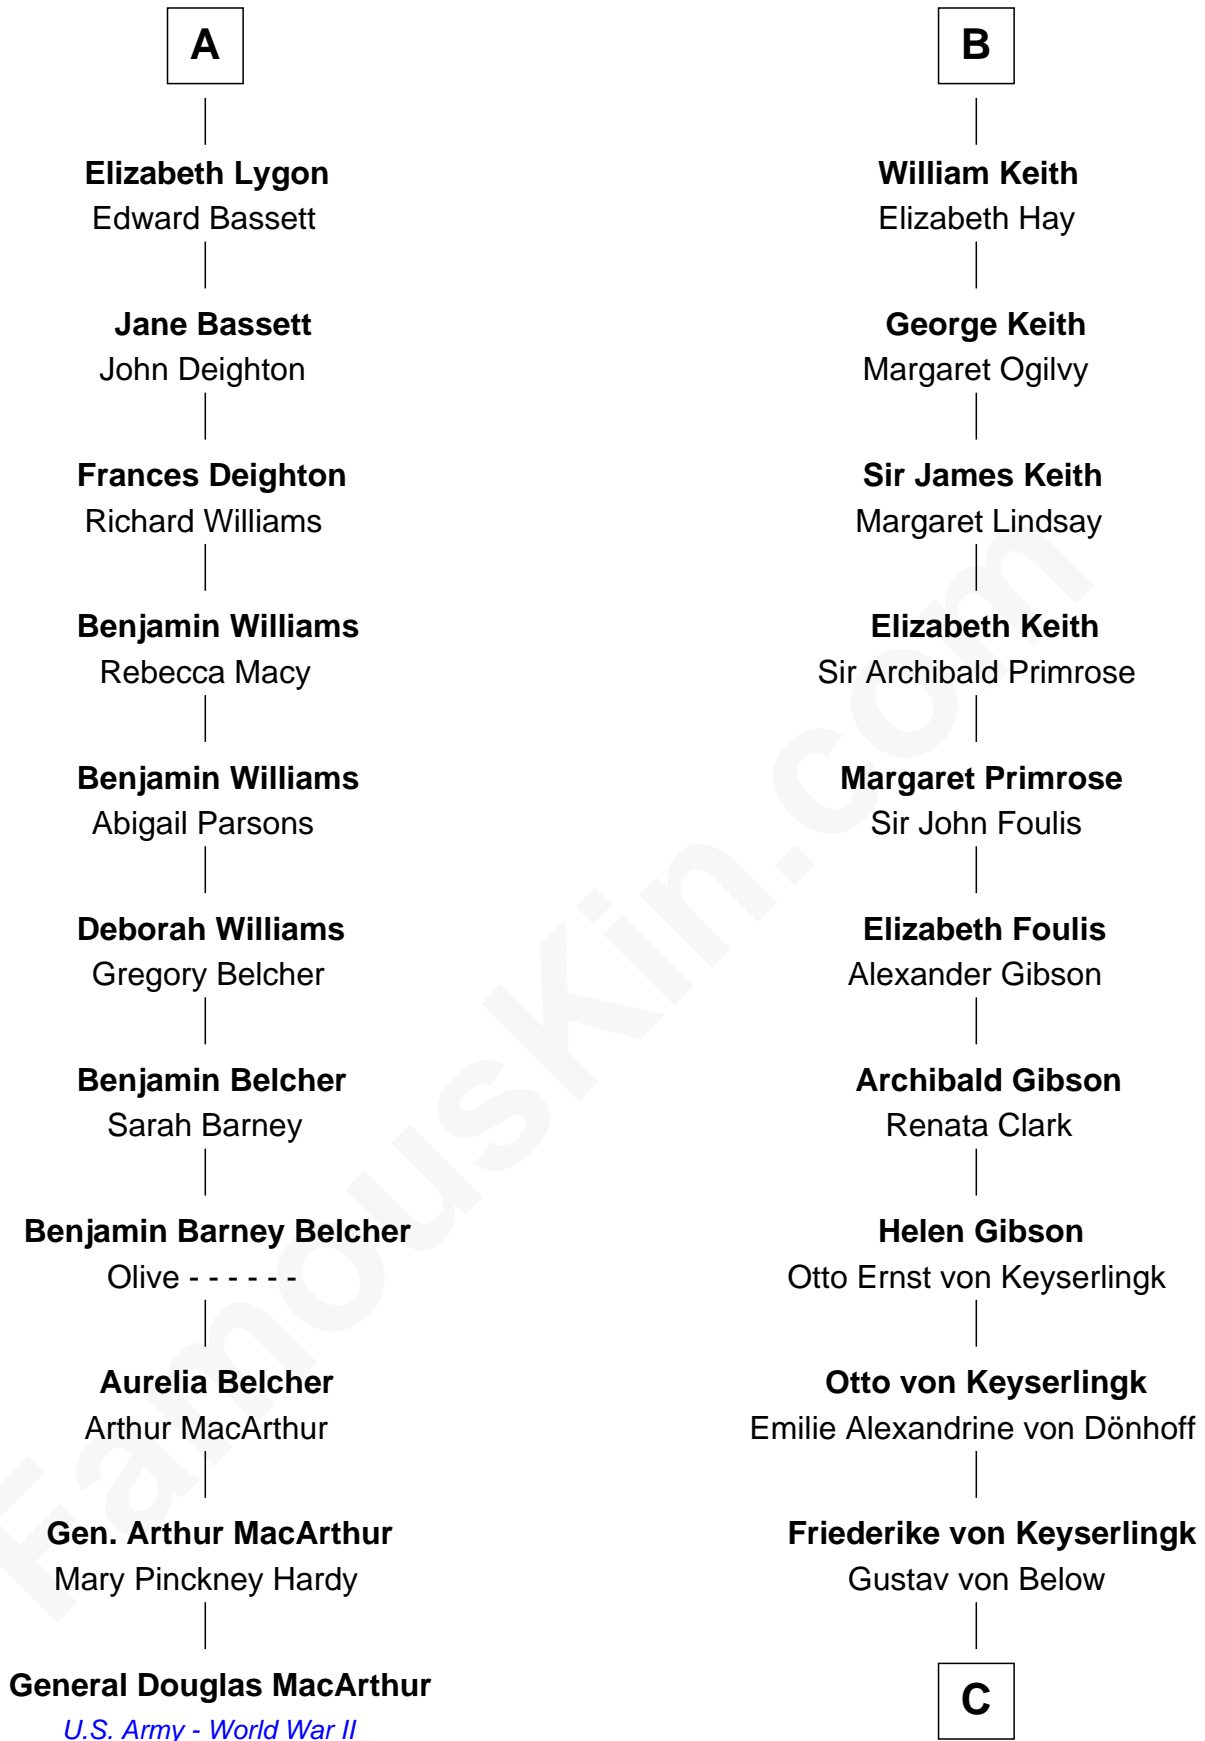

FamousKin.com
Relationship Chart of
General Douglas MacArthur
U.S. Army - World War II

17th cousin 3 times removed of

Wernher von Braun
Rocket Scientist

C

Karl Emil Gustav von Below

Eleonore Melitta Behrend

Marie Eleonore Dorothea von Below

Wernher von Quistorp

Emmy von Quistorp

Magnus von Braun

Wernher von Braun

Rocket Scientist

FamousKin.com