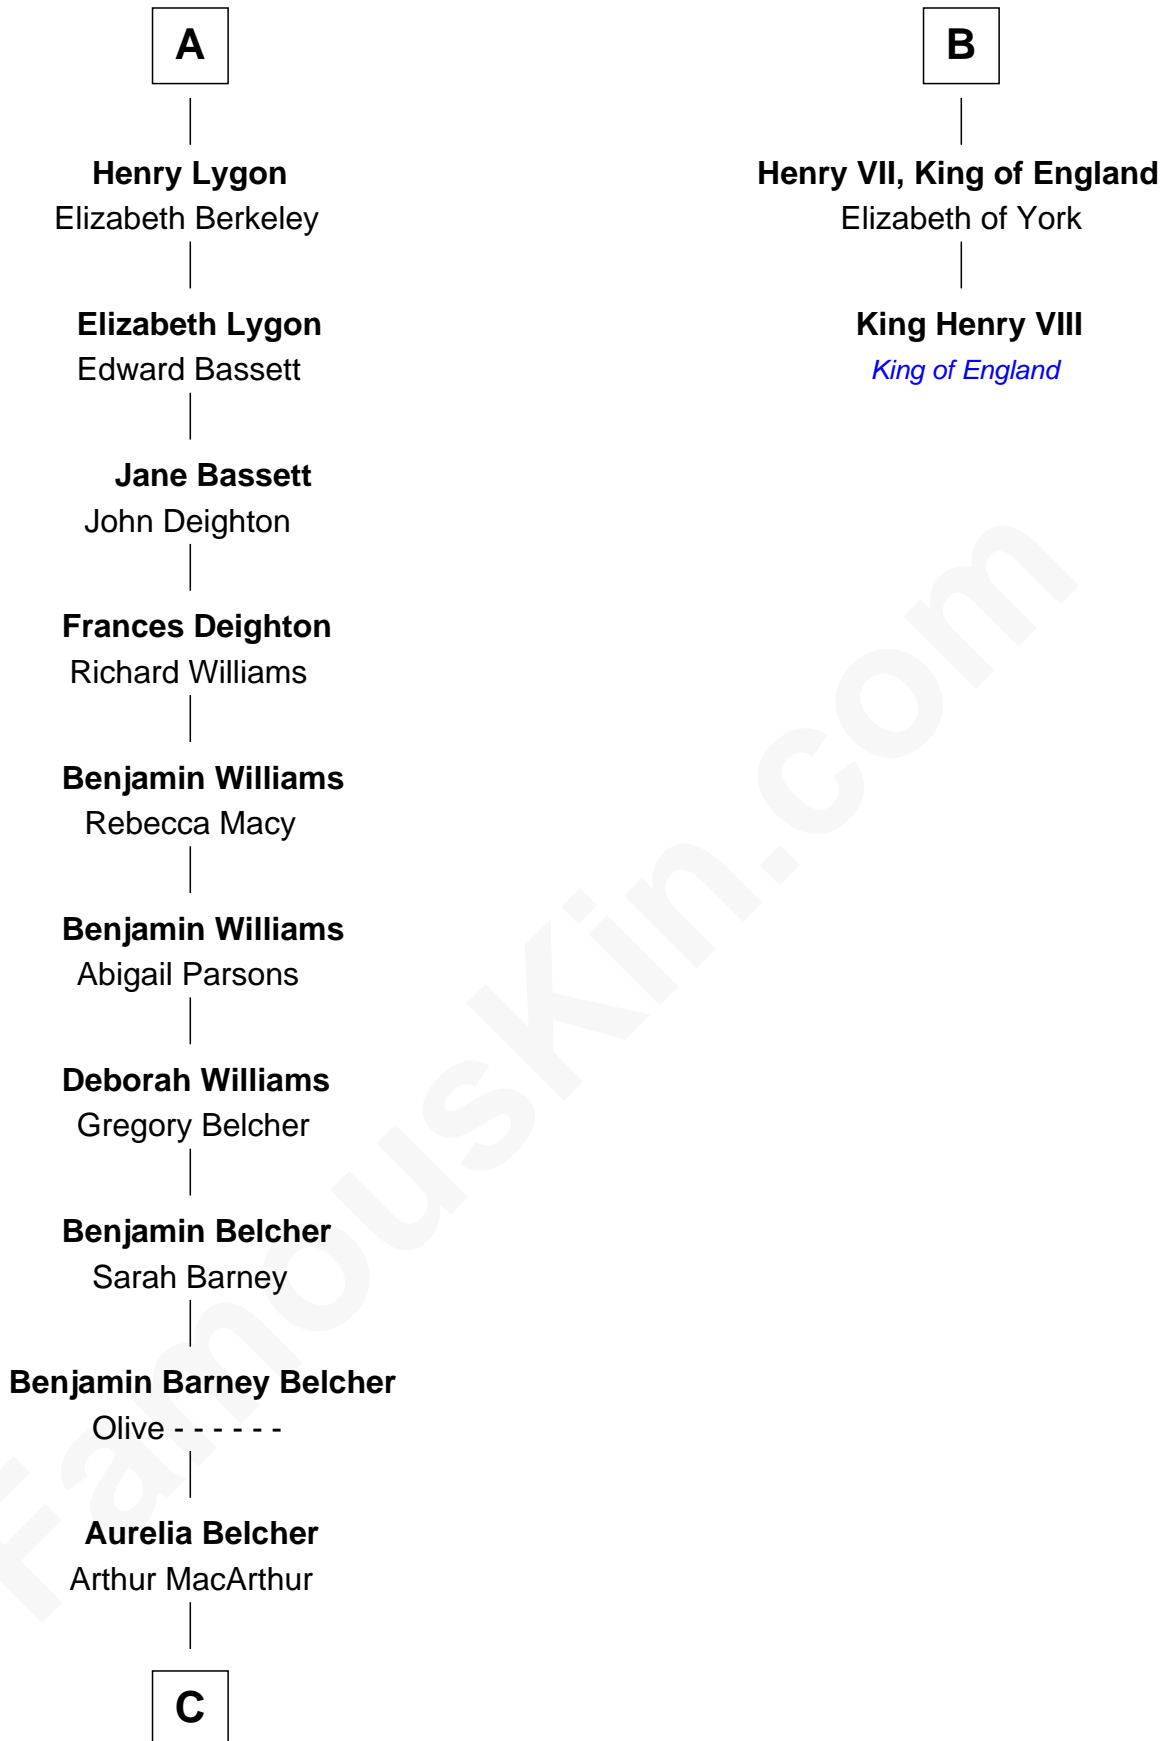

**FamousKin.com**  
**Relationship Chart of**  
**General Douglas MacArthur**  
*U.S. Army - World War II*

8th cousin 10 times removed of

**King Henry VIII**  
*King of England*

**C**

—  
**Gen. Arthur MacArthur**

Mary Pinckney Hardy

—  
**General Douglas MacArthur**

*U.S. Army - World War II*

FamousKin.com