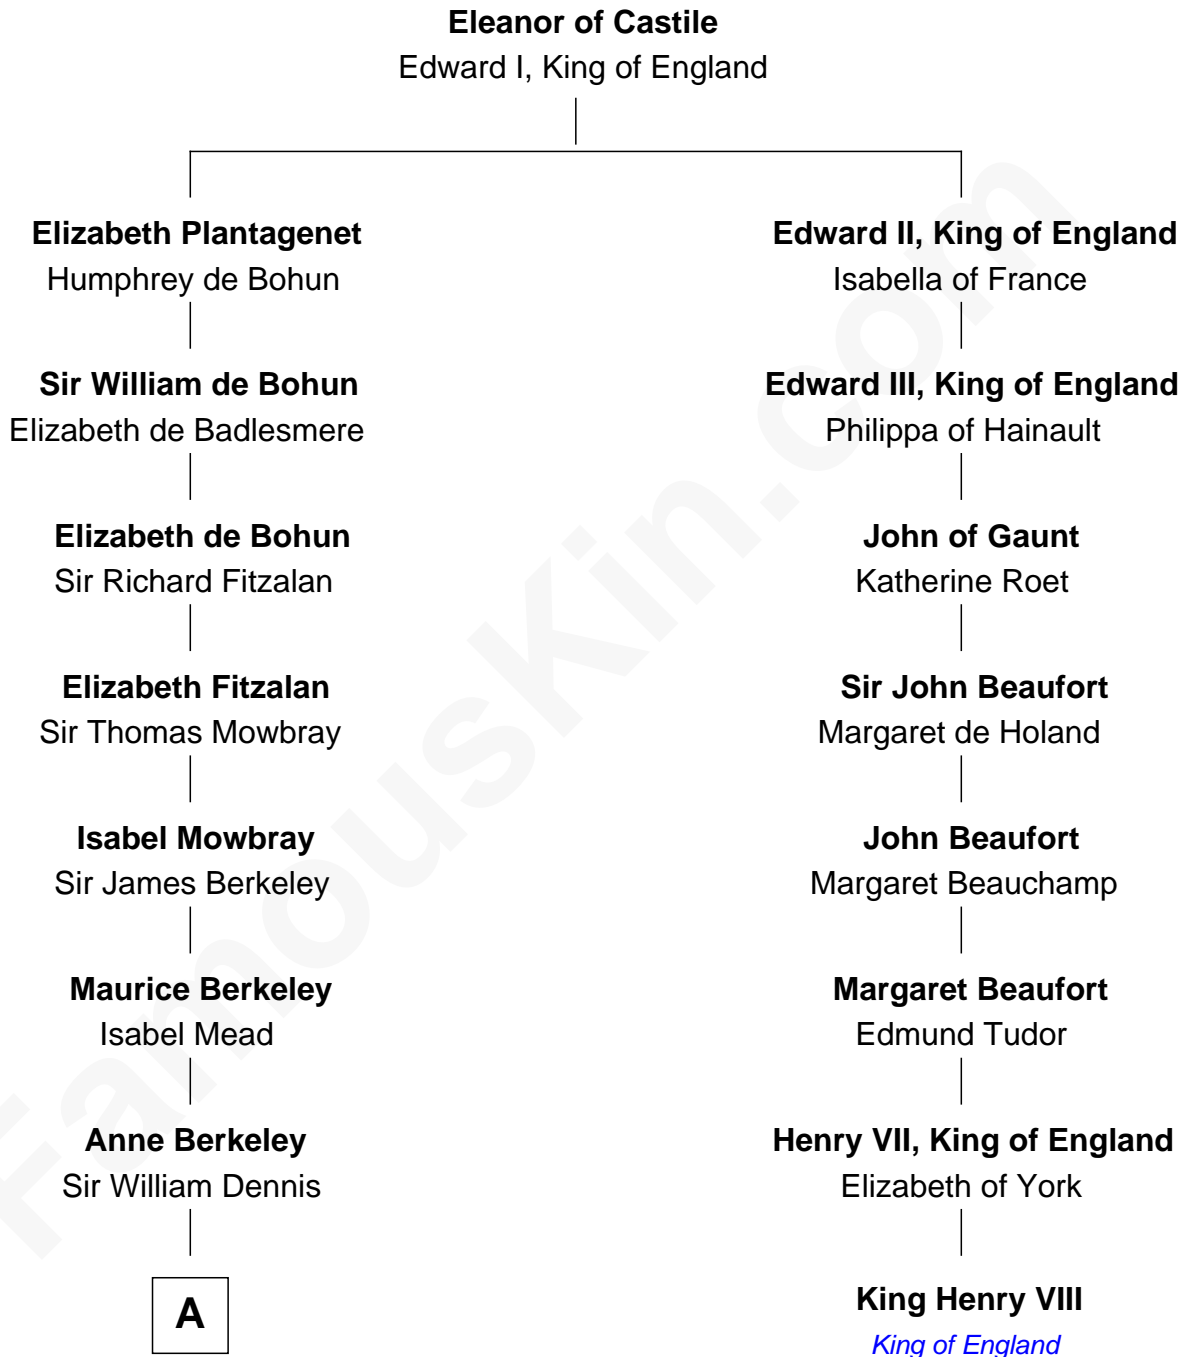

FamousKin.com
Relationship Chart of
General Douglas MacArthur
U.S. Army - World War II

7th cousin 12 times removed of

King Henry VIII
King of England

A

Isabel Dennis
Sir John Berkeley

Elizabeth Berkeley
Henry Lygon

Elizabeth Lygon
Edward Bassett

Jane Bassett
John Deighton

Frances Deighton
Richard Williams

Benjamin Williams
Rebecca Macy

Benjamin Williams
Abigail Parsons

Deborah Williams
Gregory Belcher

Benjamin Belcher
Sarah Barney