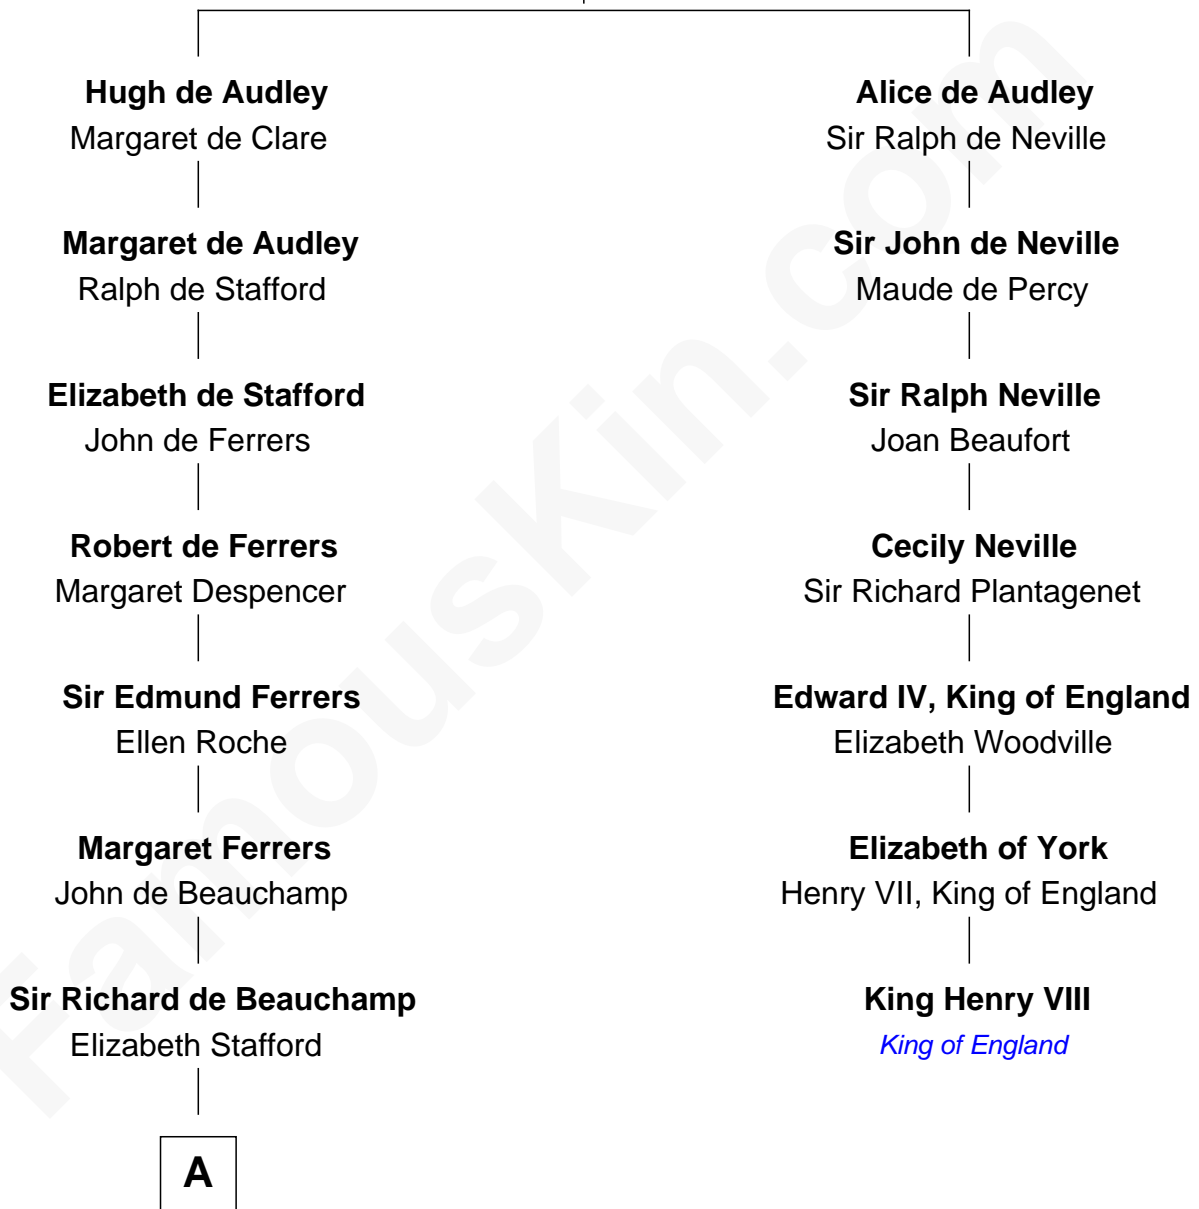

FamousKin.com
Relationship Chart of
General Douglas MacArthur
U.S. Army - World War II

6th cousin 14 times removed of

King Henry VIII
King of England

Sir Hugh I de Audley
 Iseult de Mortimer

FamousKin.com