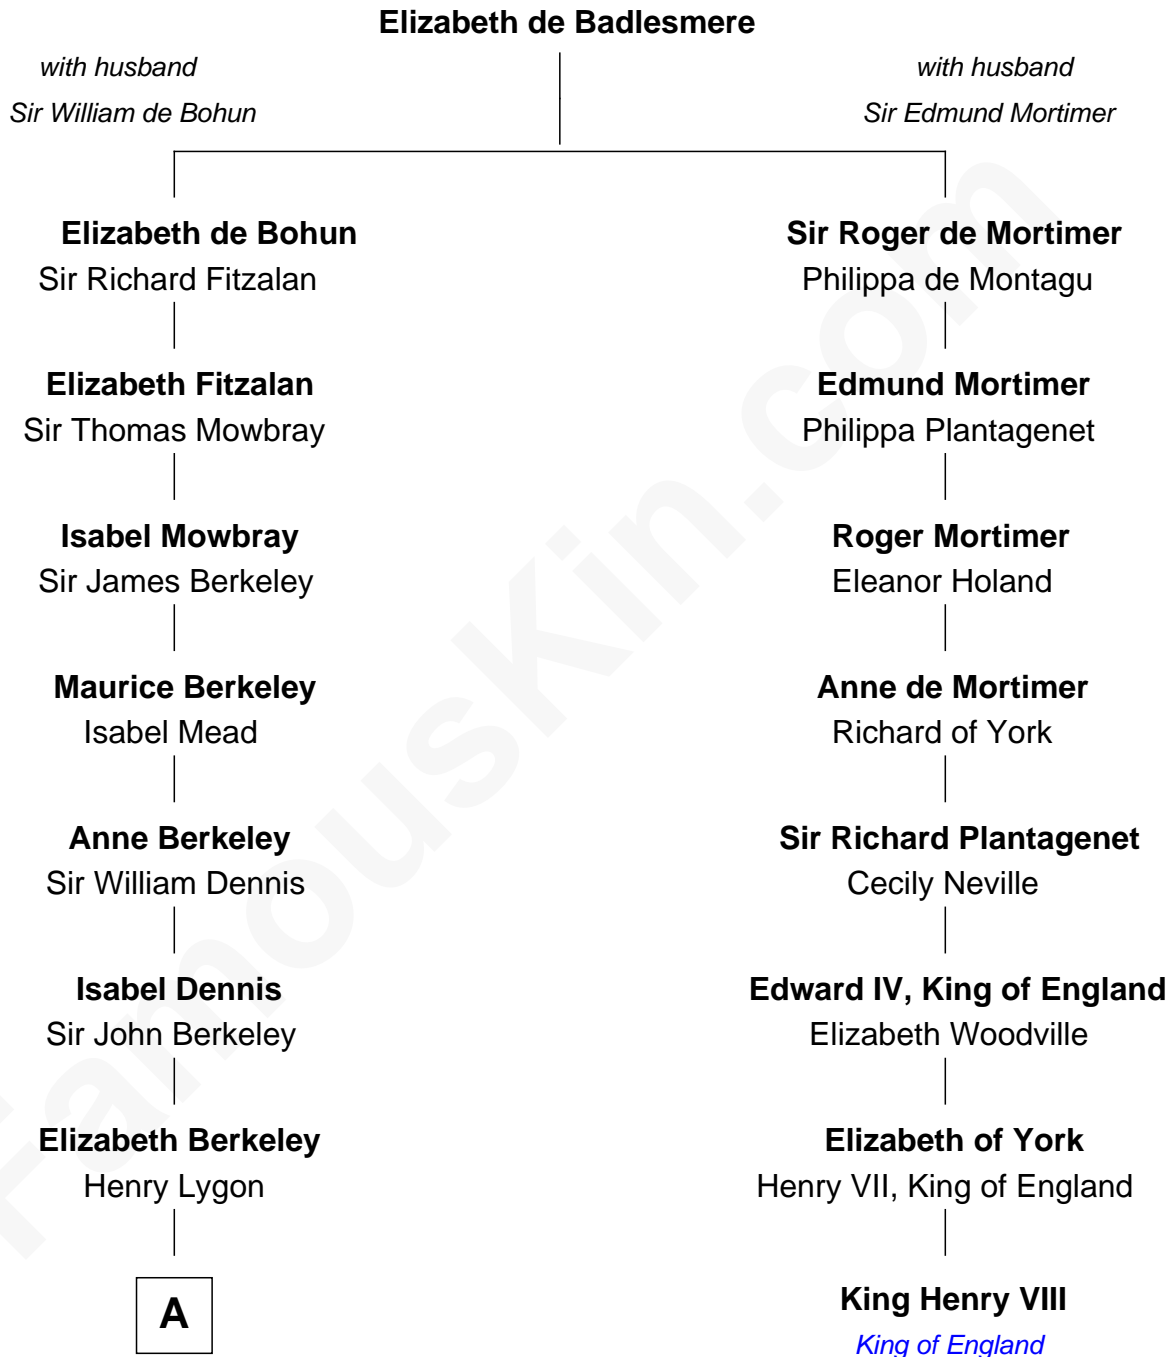

FamousKin.com
Relationship Chart of
General Douglas MacArthur
U.S. Army - World War II

7th cousin 10 times removed of

King Henry VIII
King of England

A

Elizabeth Lygon

Edward Bassett

Jane Bassett

John Deighton

Frances Deighton

Richard Williams

Benjamin Williams

Rebecca Macy

Benjamin Williams

Abigail Parsons

Deborah Williams

Gregory Belcher