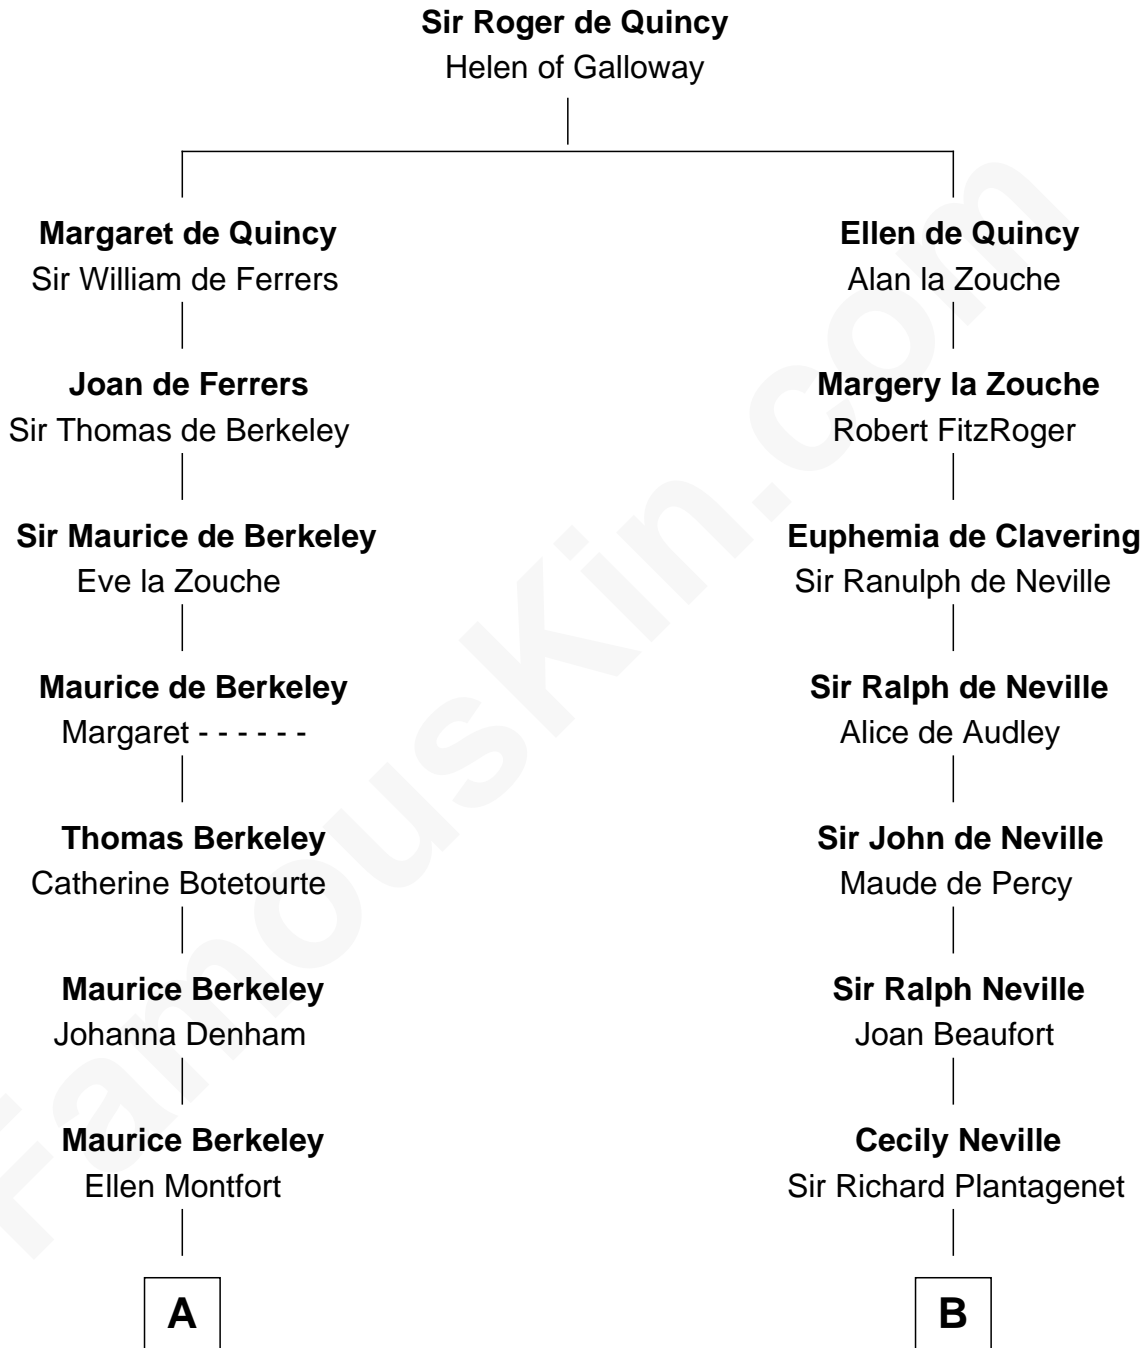

FamousKin.com
Relationship Chart of
General Douglas MacArthur
U.S. Army - World War II

9th cousin 12 times removed of

King Henry VIII
King of England

FamousKin.com